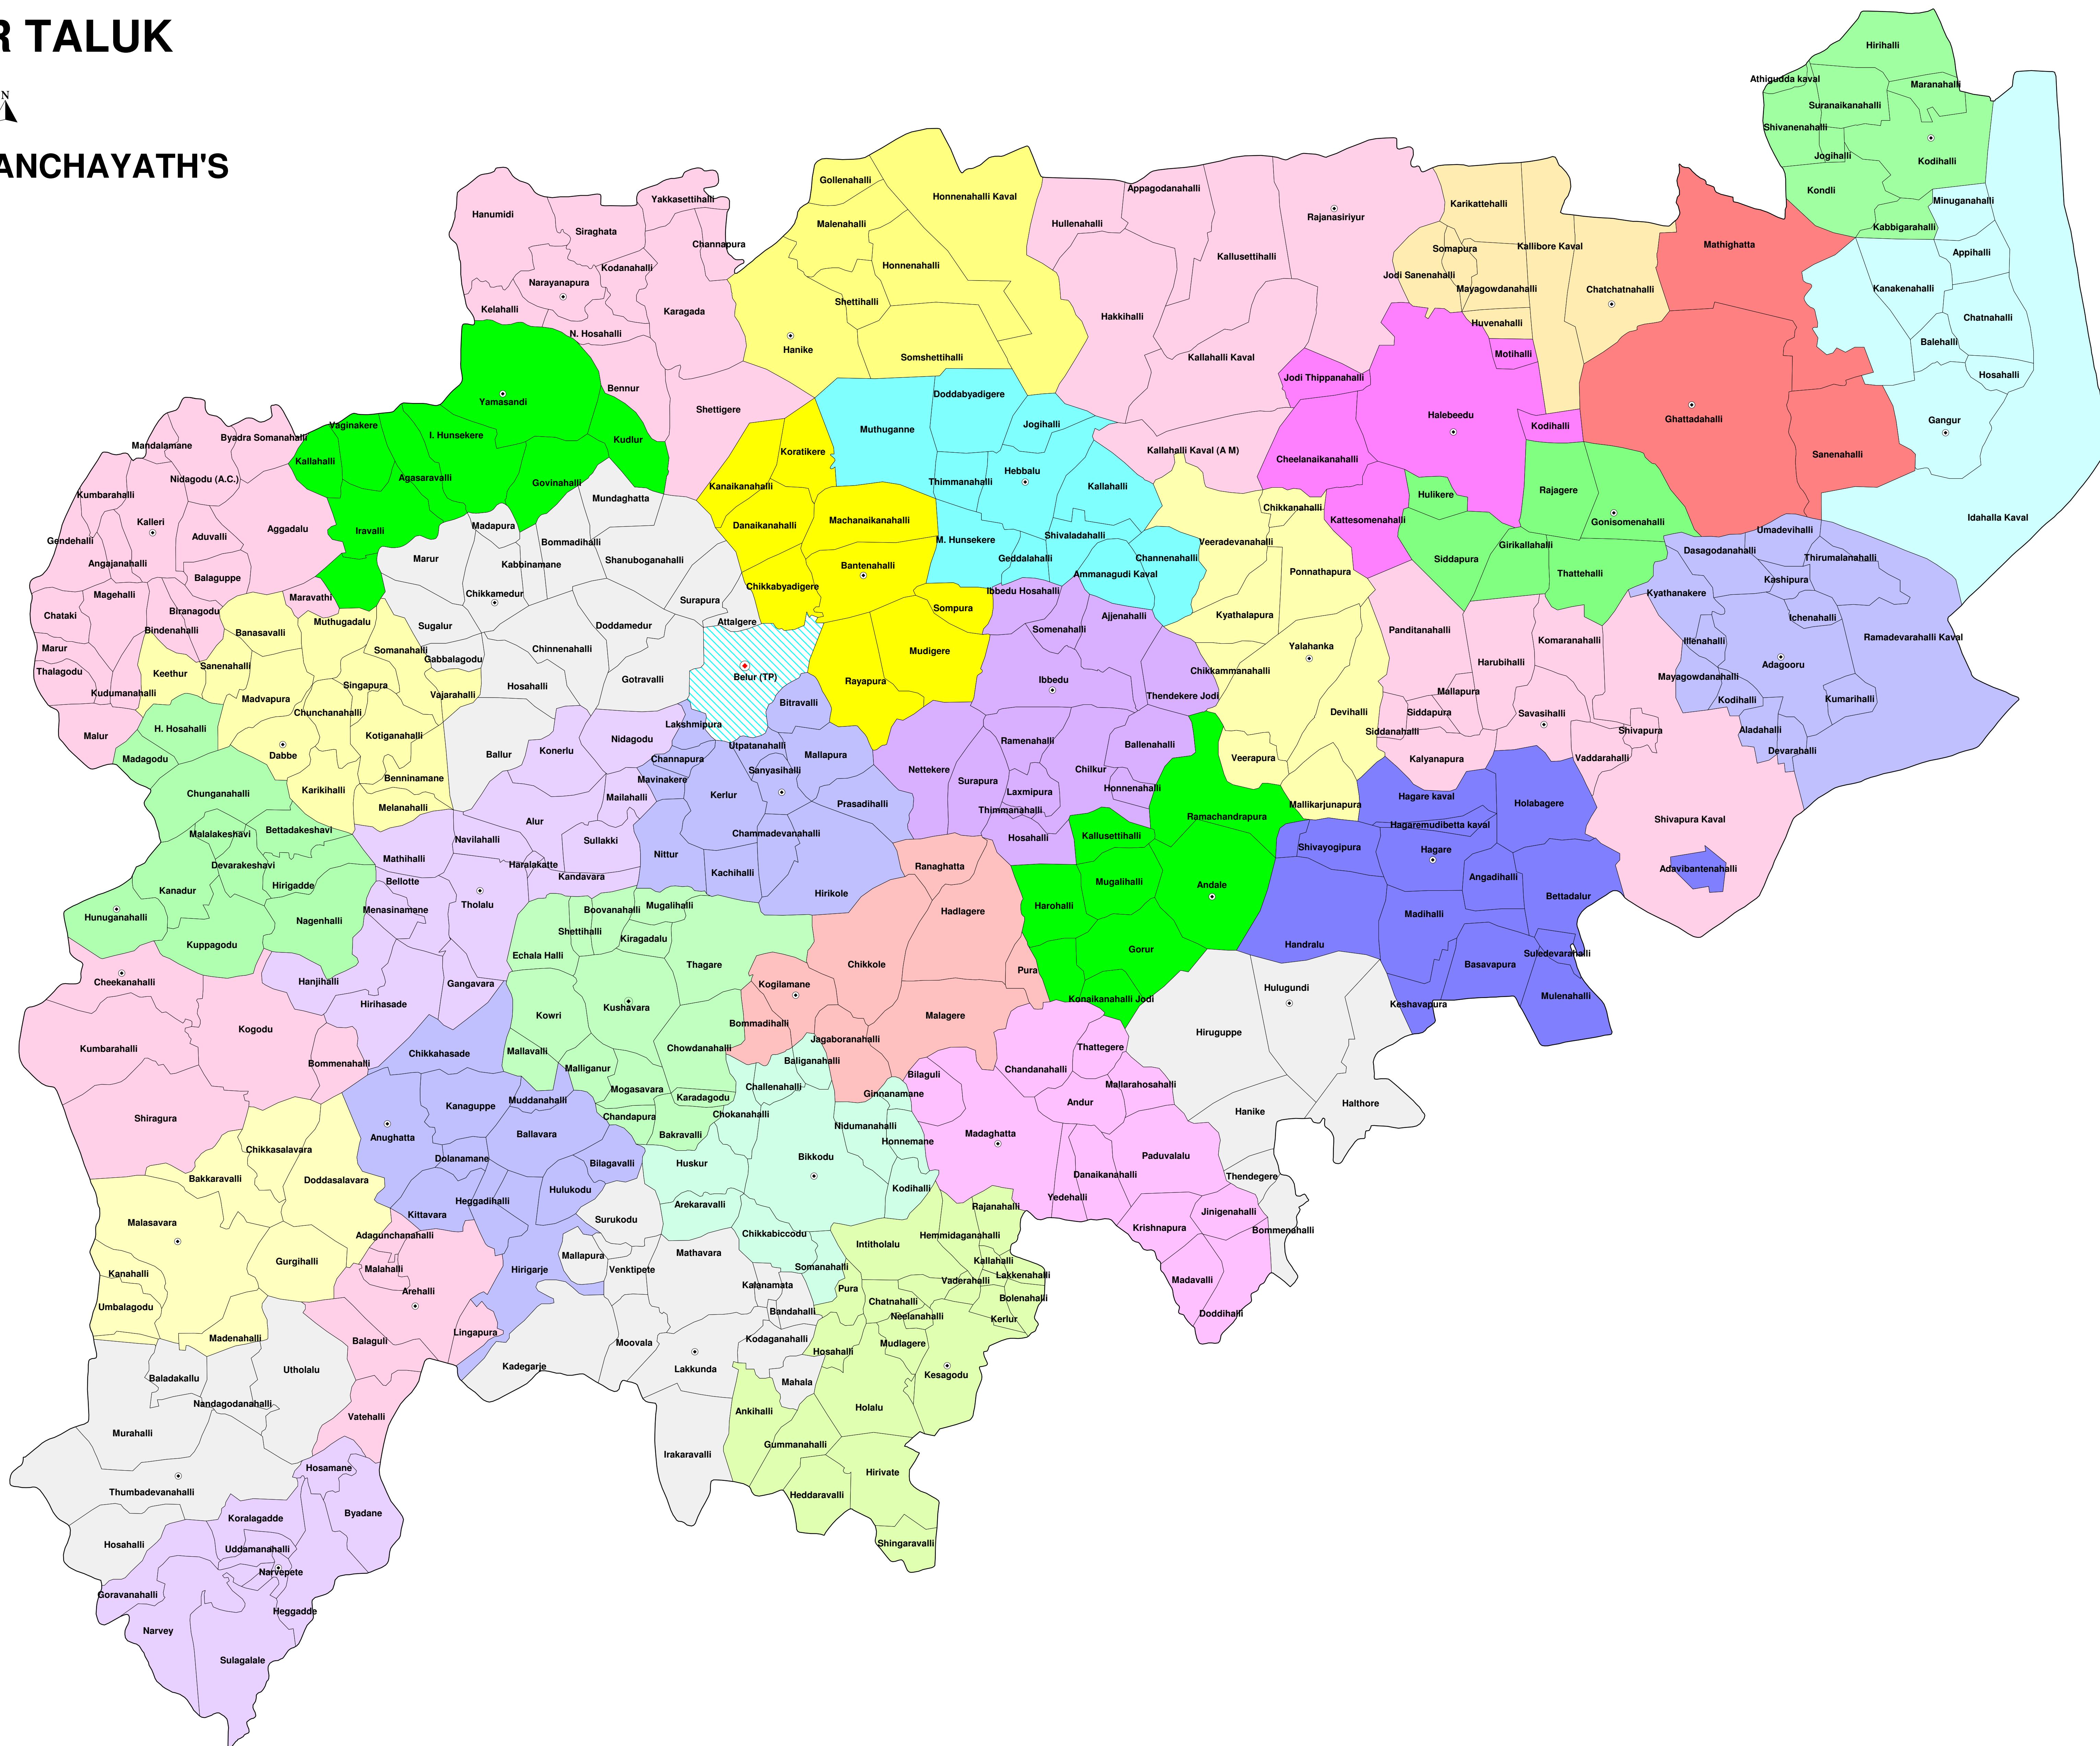

BELUR TALUK

GRAMA PANCHAYATH'S

PREPARED AT : NRDMS CENTRE/ZP/HASSAN.

- GRAMA PANCHAYATH'S**
- Aduguru
 - Andale
 - Anughatta
 - Arehalli
 - Bantenaahalli
 - Belur_TP
 - Biccodu
 - Chatchatanahalli
 - Cheekanaahalli
 - chikkamedur
 - Dabbe
 - Gangur
 - Gattadahalli
 - Gonisomanahalli
 - Hagare
 - Halebeedu
 - Hanike
 - Hebbalu
 - Hulugundi
 - Hunuganahalli
 - Ibbeedu
 - Kesagodu
 - Kalleri
 - Kesagodu
 - kodihalli
 - Kogilemane
 - Kushavara
 - Lakkunda
 - Madhaghatta
 - Malasavara
 - Narayanapura
 - Narveypete
 - Rajanashriyur
 - Sanyashalli
 - Savashalli
 - Tholalu
 - Tumbudevanahalli
 - Yalahanka
 - Yamasandi