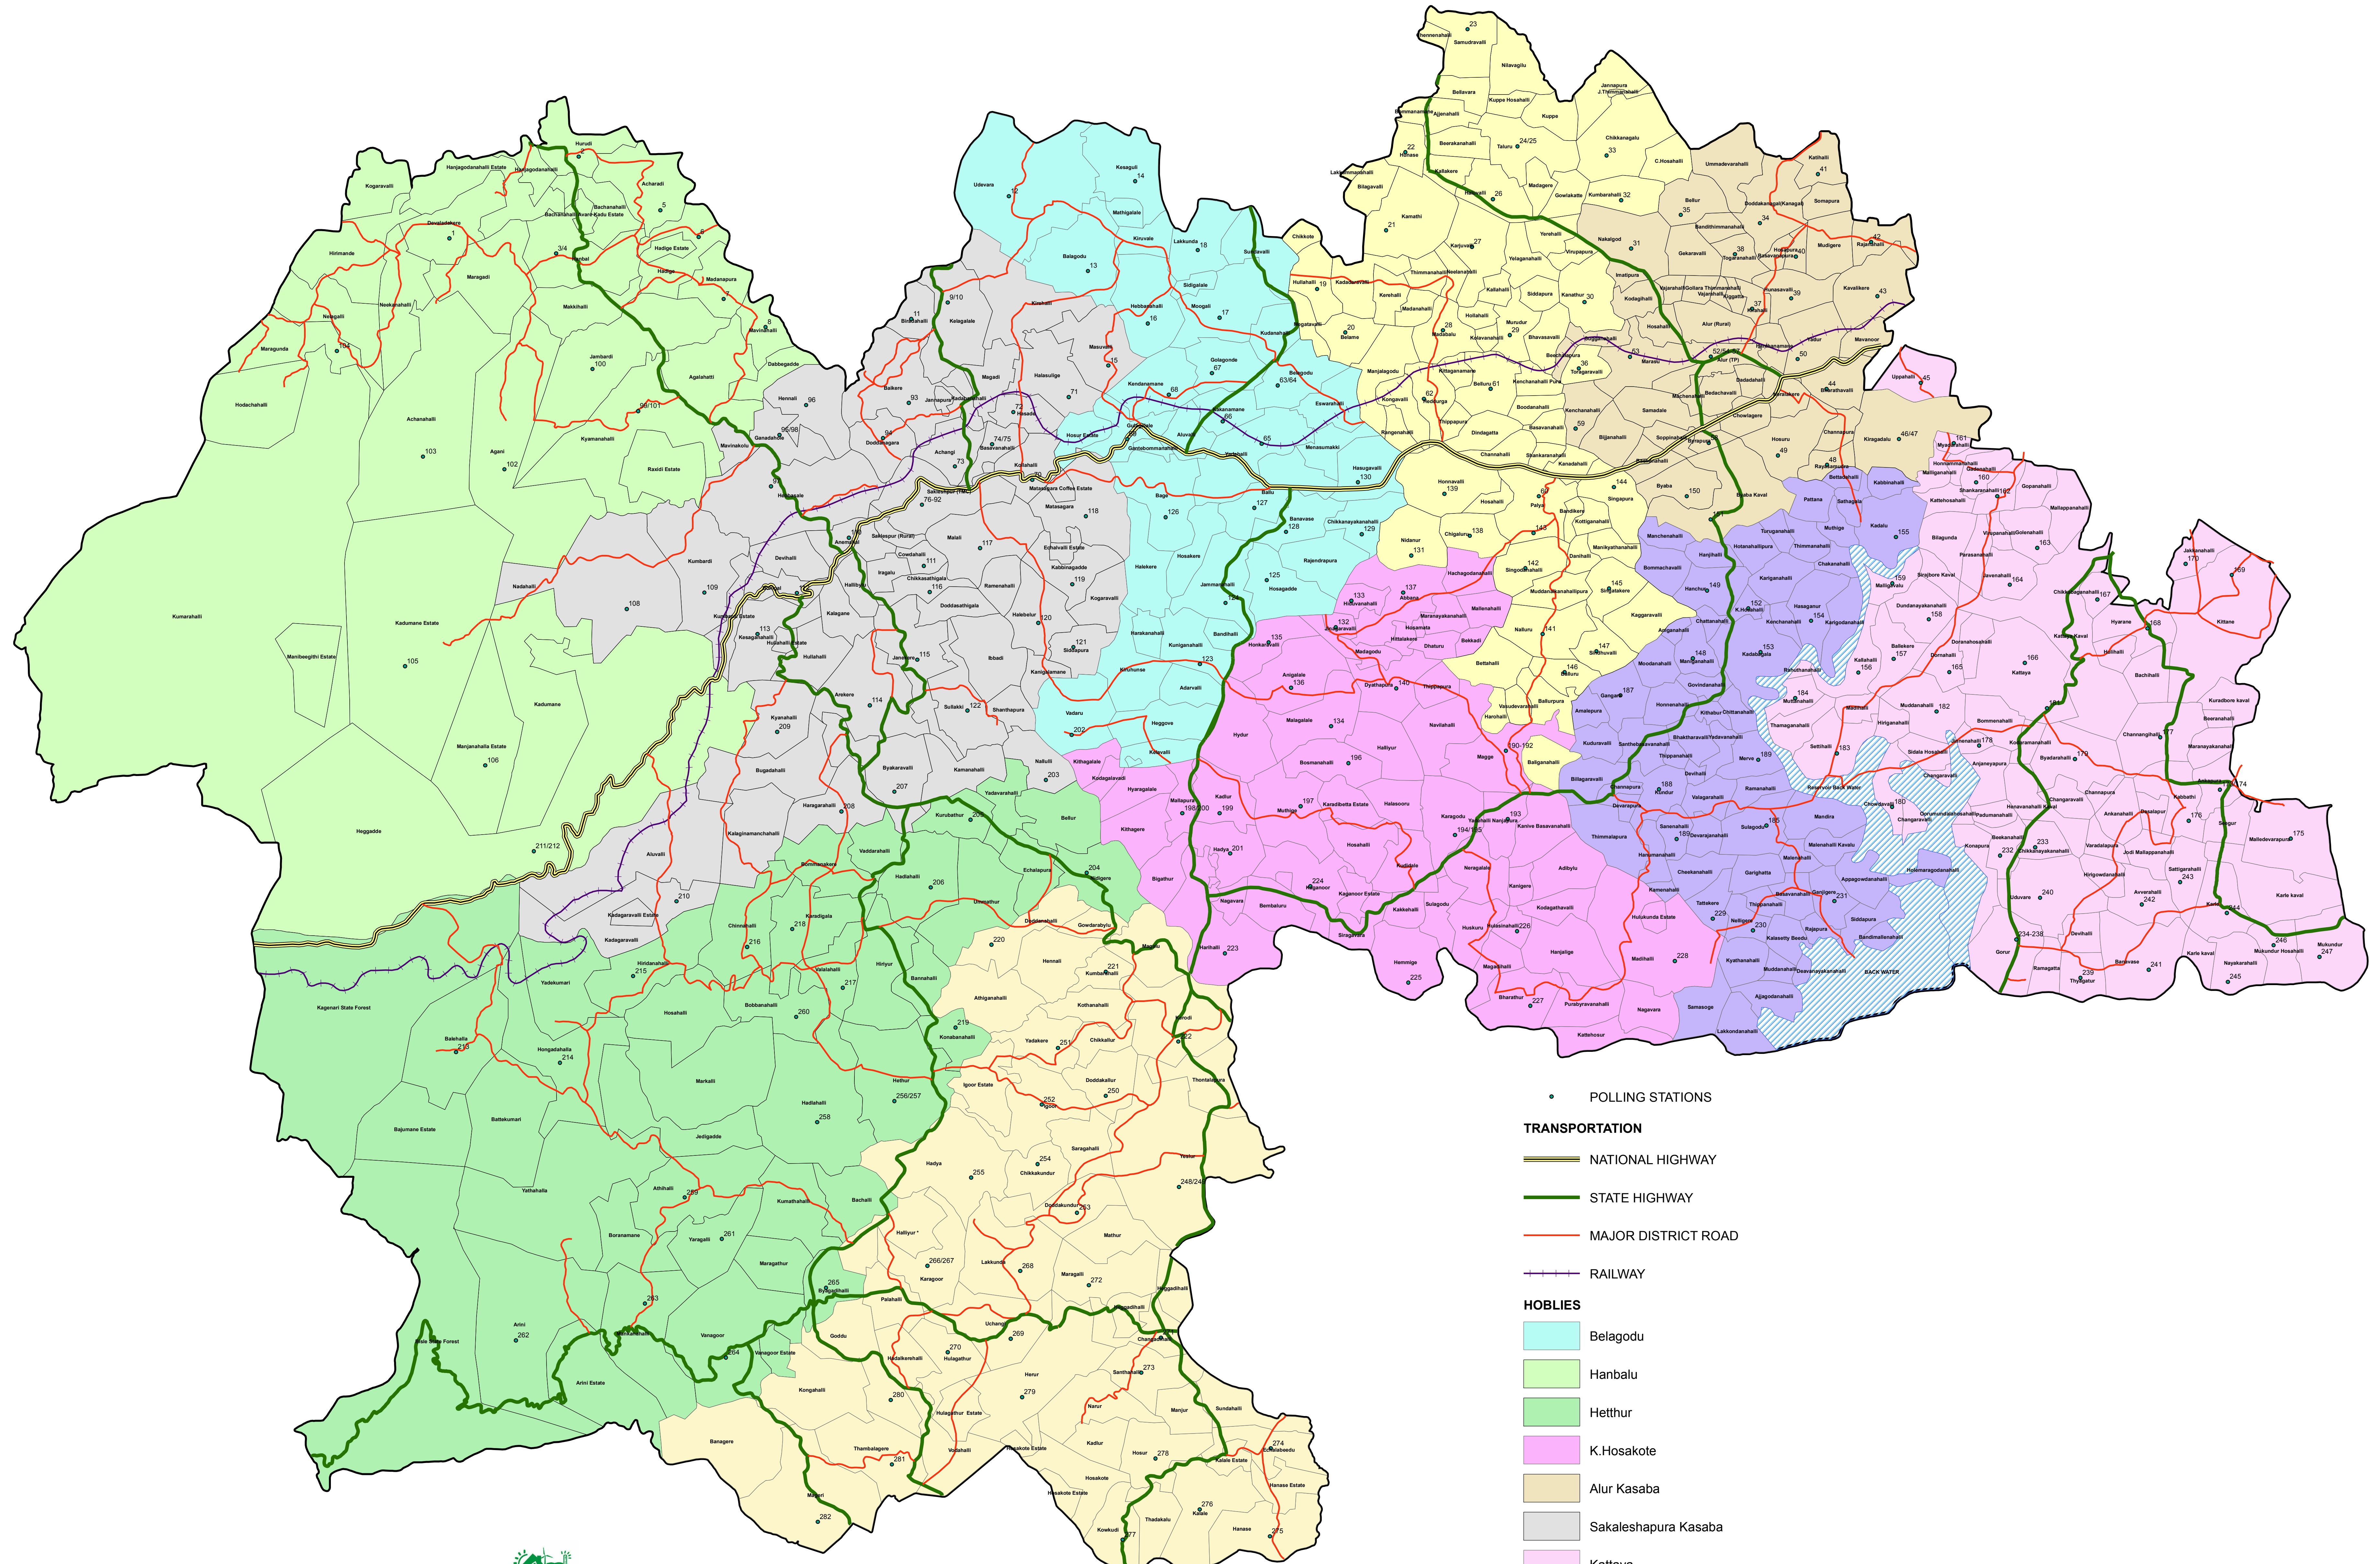

199 SAKALESHAPURA LAC

- POLLING STATIONS
- TRANSPORTATION**
- NATIONAL HIGHWAY
- STATE HIGHWAY
- MAJOR DISTRICT ROAD
- RAILWAY
- HOBILIES**
- Belagodu
- Hanbalu
- Hetthur
- K.Hosakote
- Alur Kasaba
- Sakaleshapura Kasaba
- Kattaya
- Kundur
- Palya
- Reservoir back water
- Yeslur
- SAKALESHAPURA LAC BOUNDARY