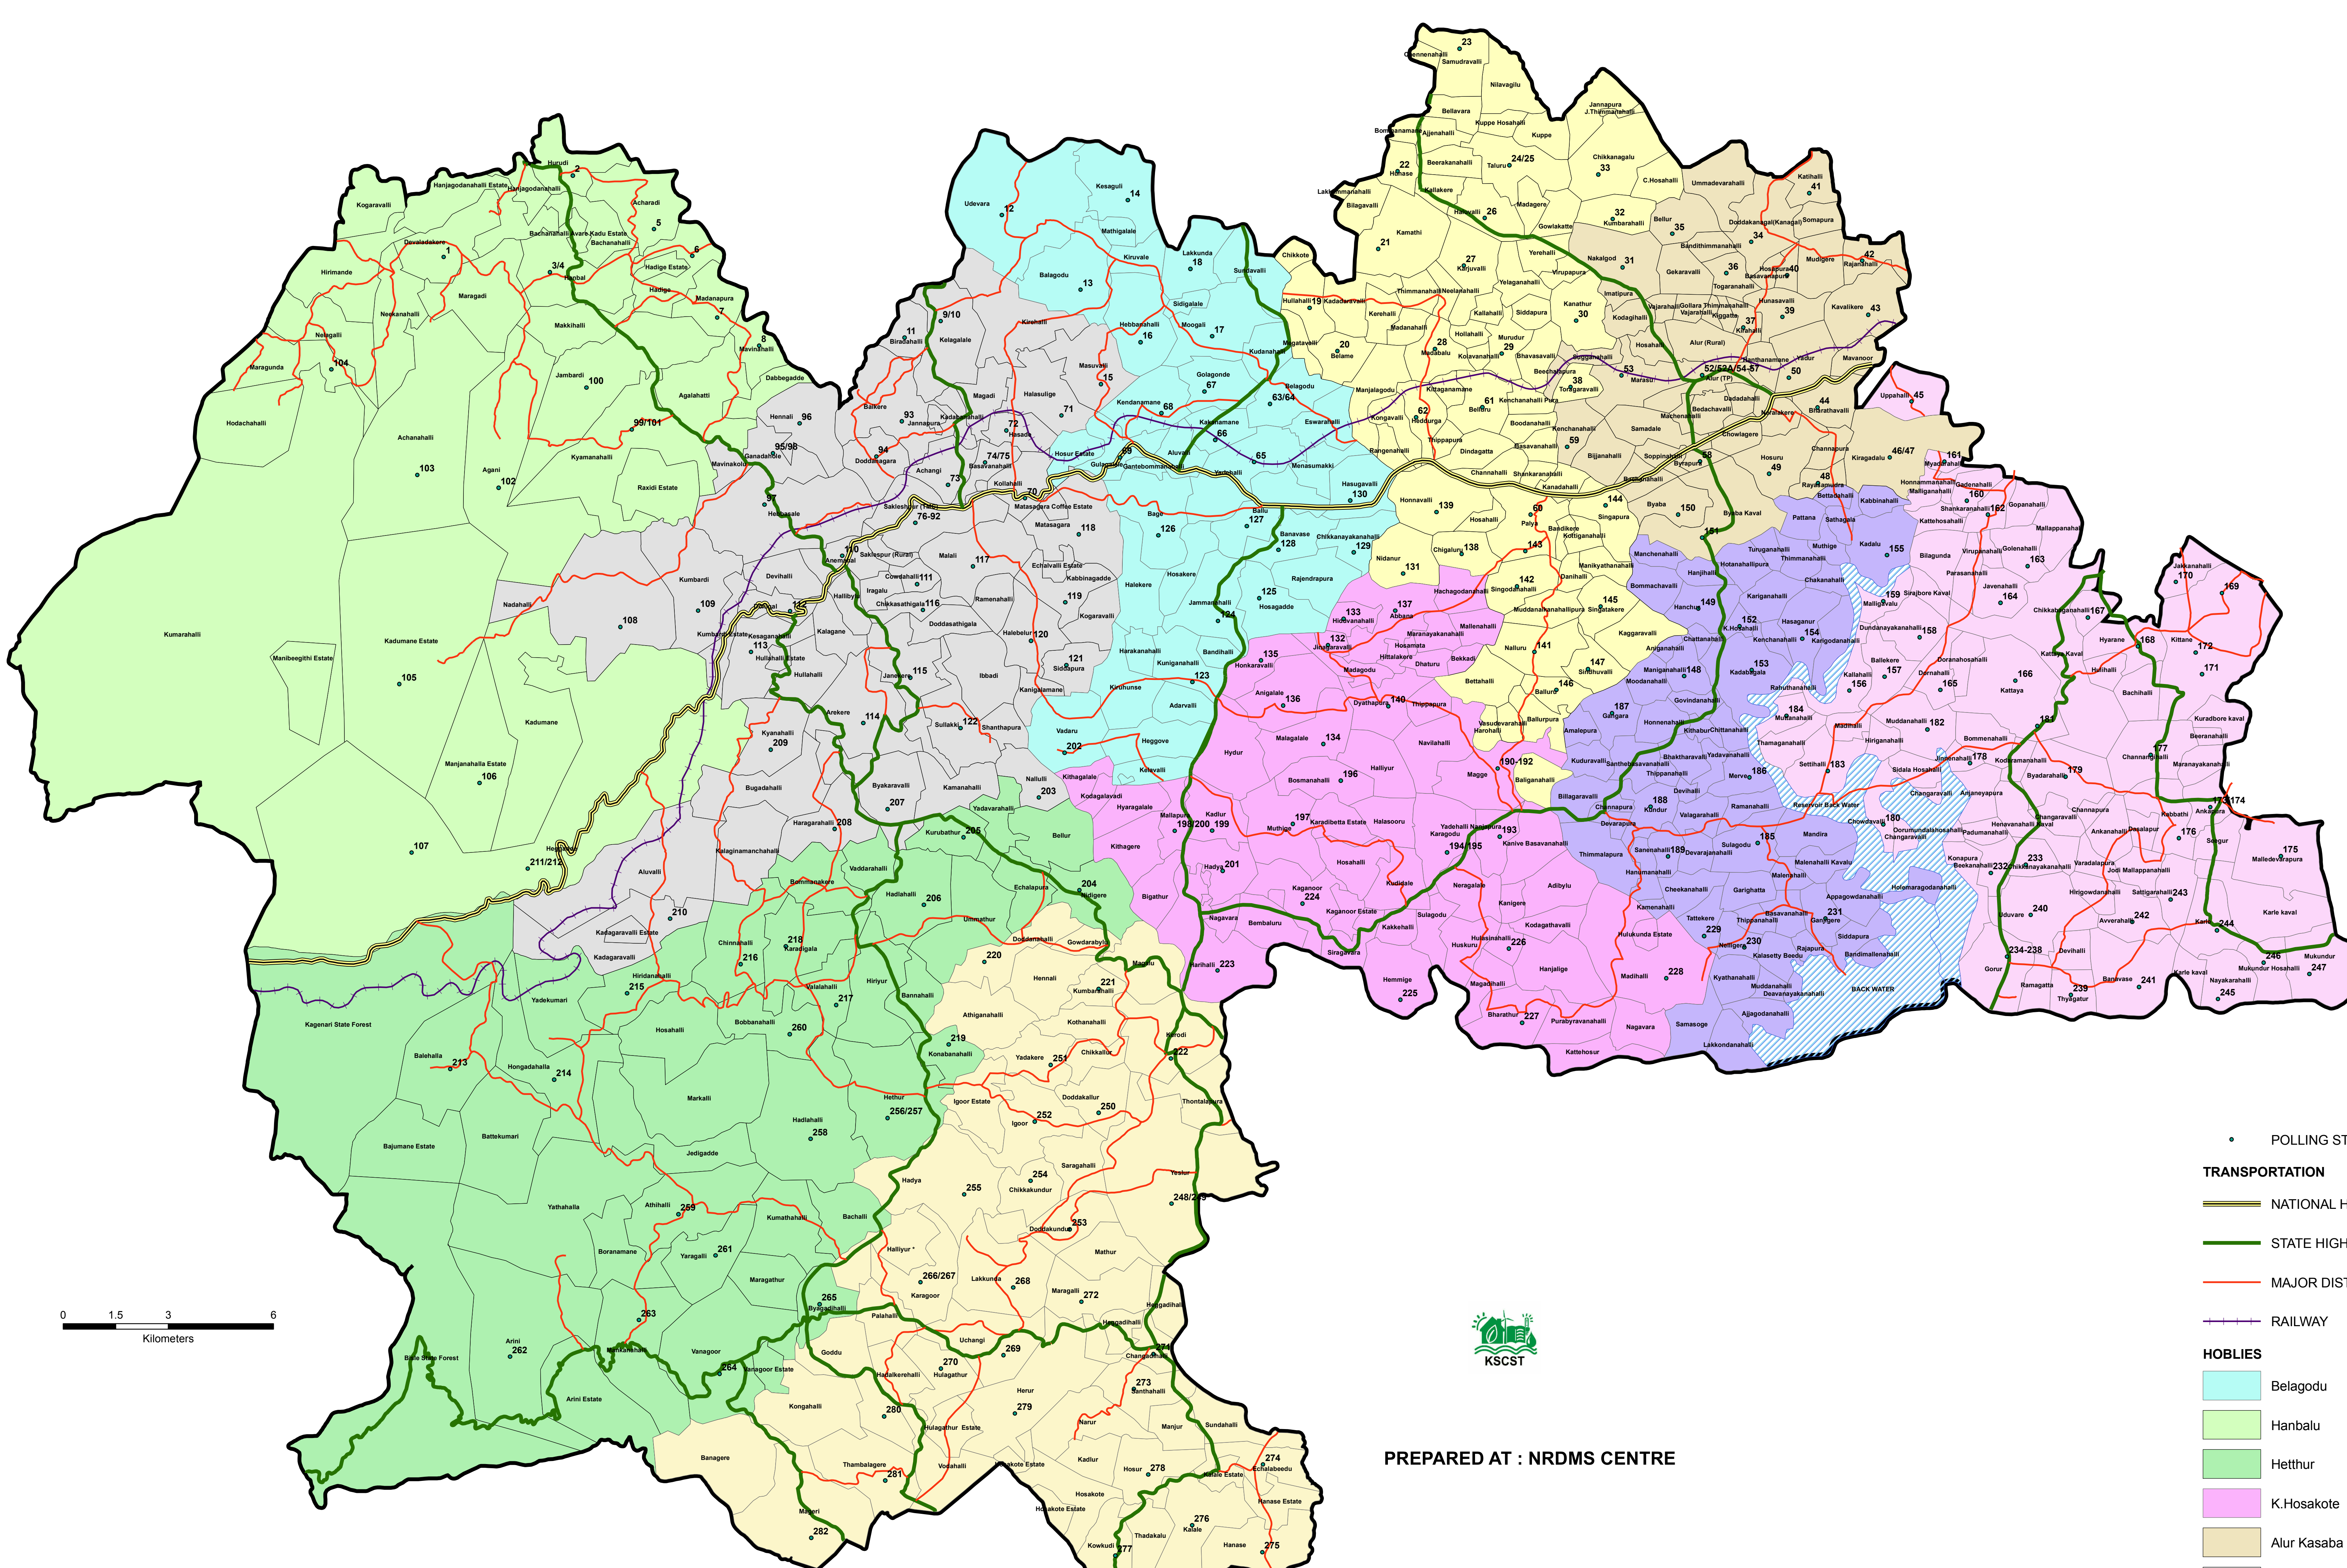

# 199 SAKALESHAPURA AC

PREPARED AT : NRDCS CENTRE

- POLLING STATION
- TRANSPORTATION**
  - NATIONAL HIGHWAY
  - STATE HIGHWAY
  - MAJOR DISTRICT ROAD
  - RAILWAY
- HOBLIES**
  - Belagodu
  - Hanbalu
  - Hethur
  - K.Hosakote
  - Alur Kasaba
  - Sakaleshapura Kasaba
  - Kattaya
  - Kundur
  - Palya
  - Reservoir back water
  - Yeslur
- SAKALESHAPURA AC BOUNDARY