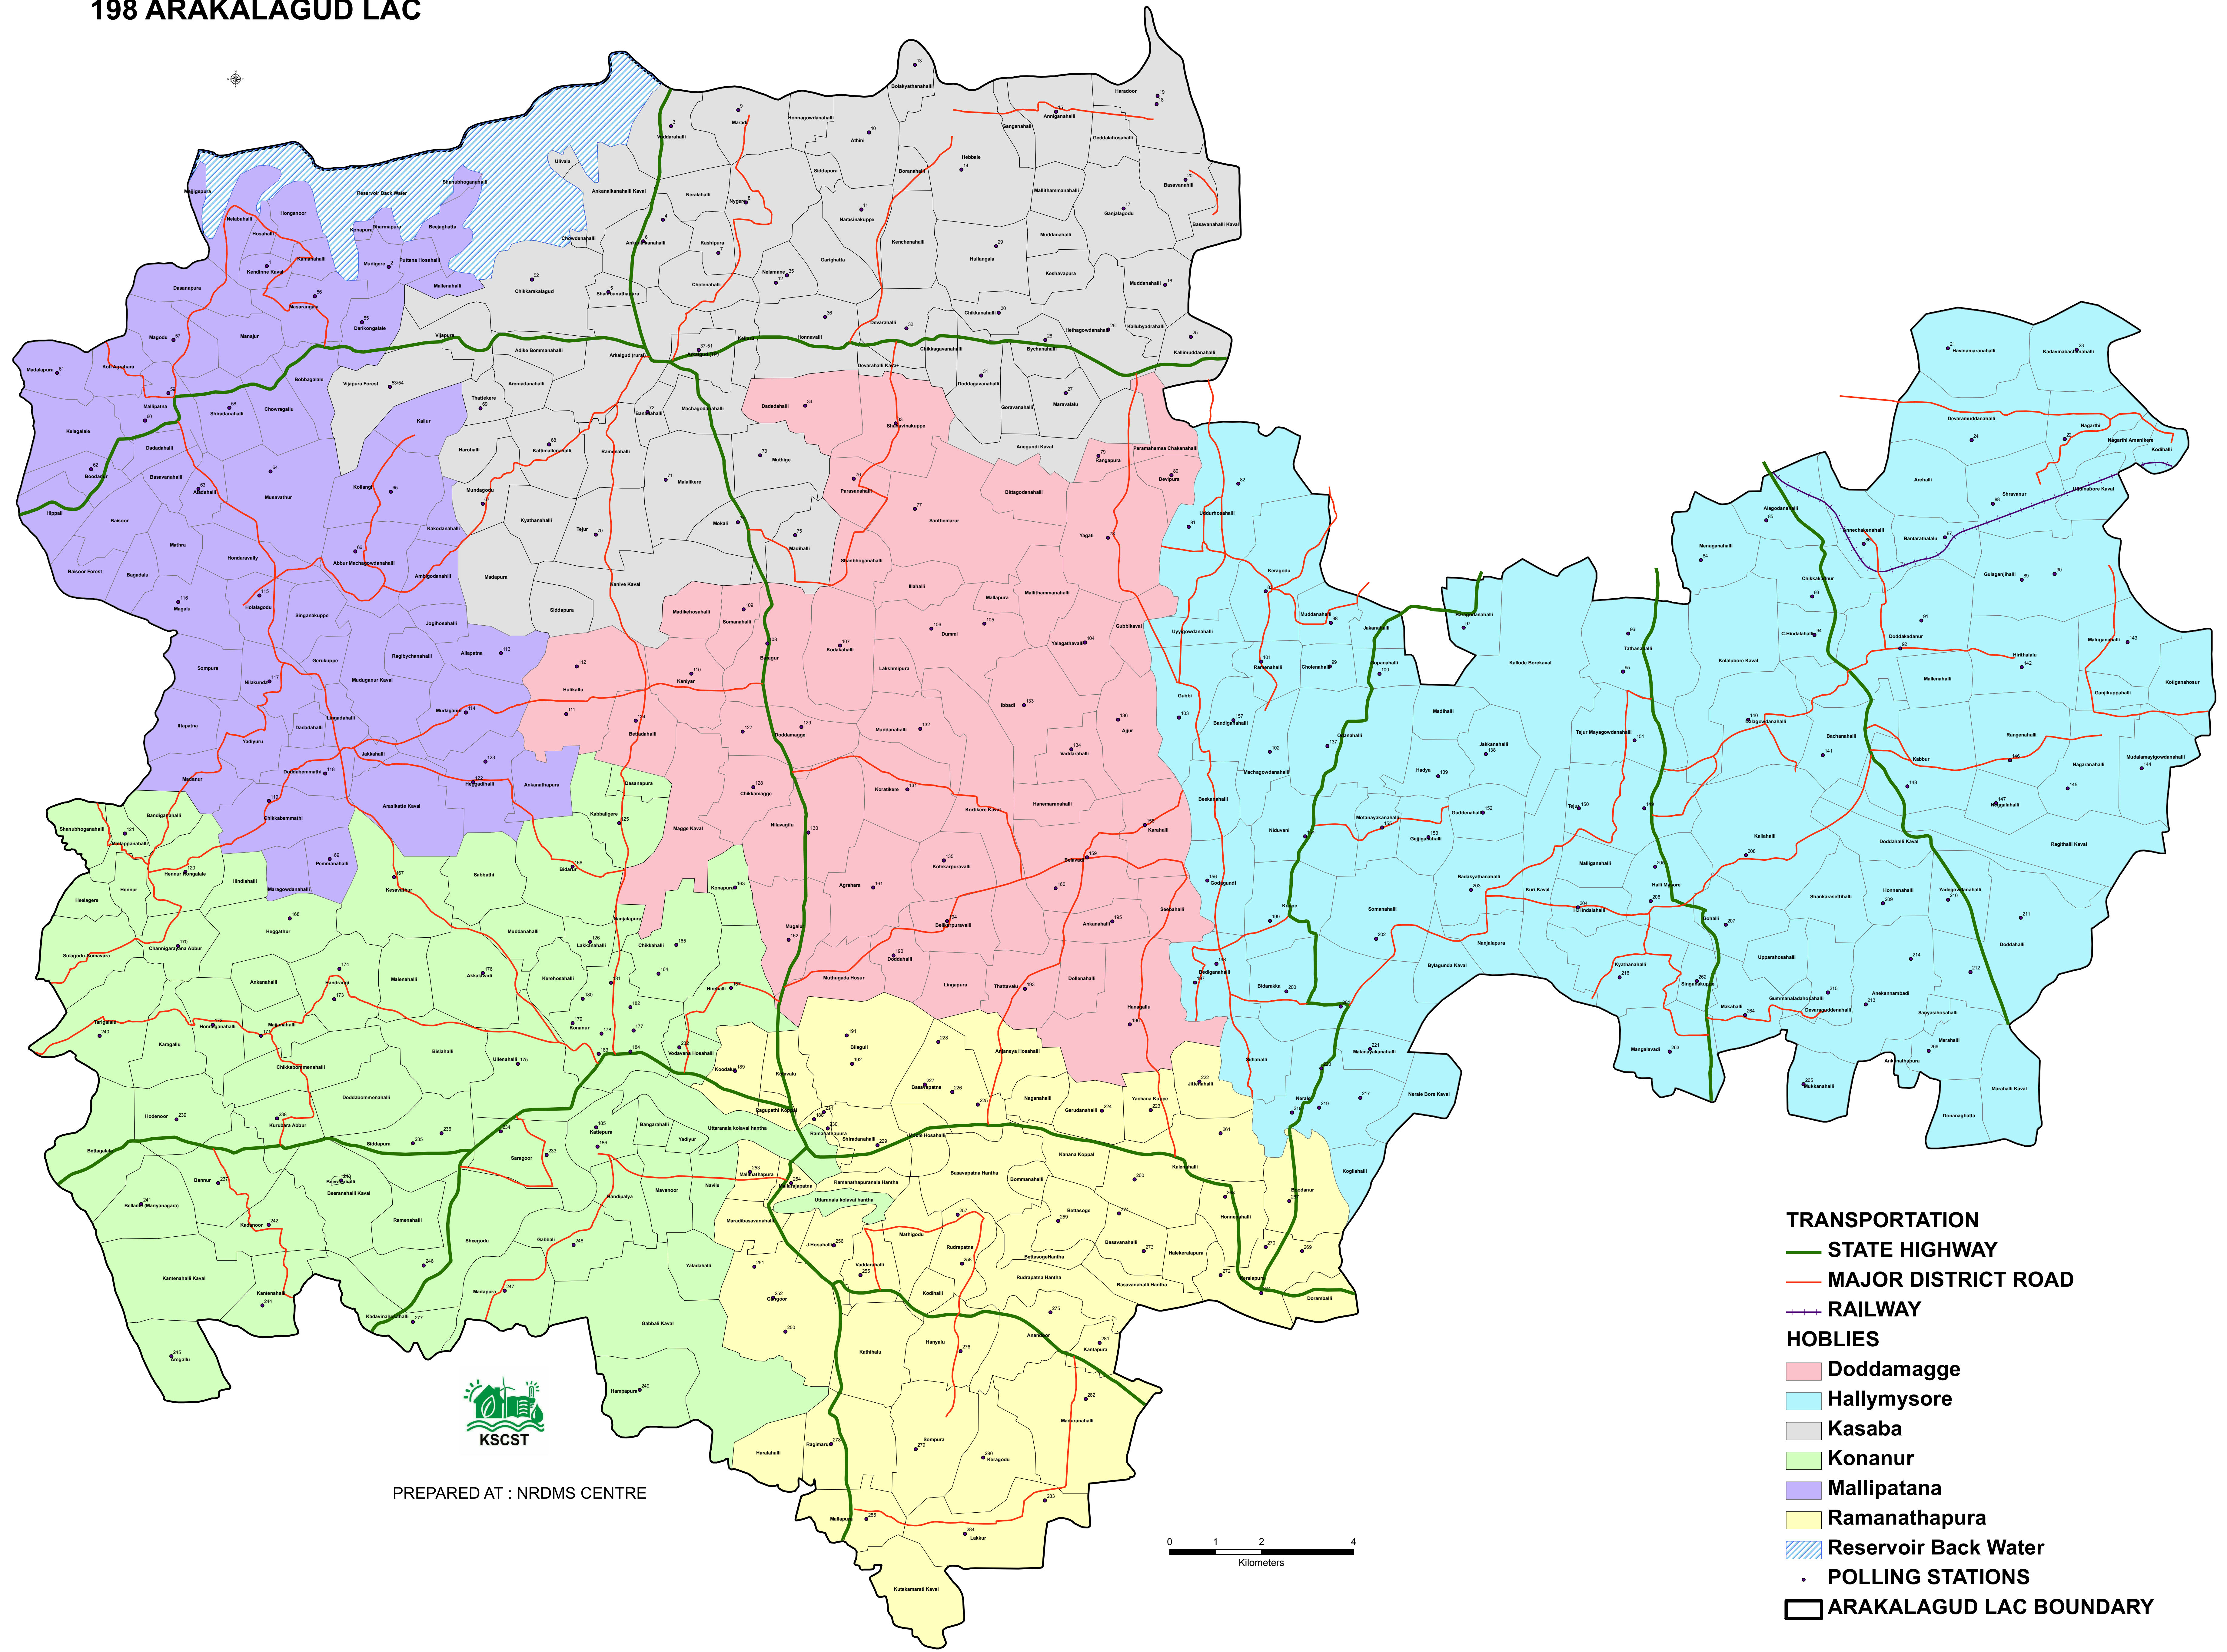

# 198 ARAKALAGUD LAC

PREPARED AT : NRDMs CENTRE

- TRANSPORTATION**
- STATE HIGHWAY
- MAJOR DISTRICT ROAD
- RAILWAY
- HOBLIES**
- Doddamagge
- Hallymysore
- Kasaba
- Konanur
- Mallipatana
- Ramanathapura
- Reservoir Back Water
- POLLING STATIONS
- ARAKALAGUD LAC BOUNDARY