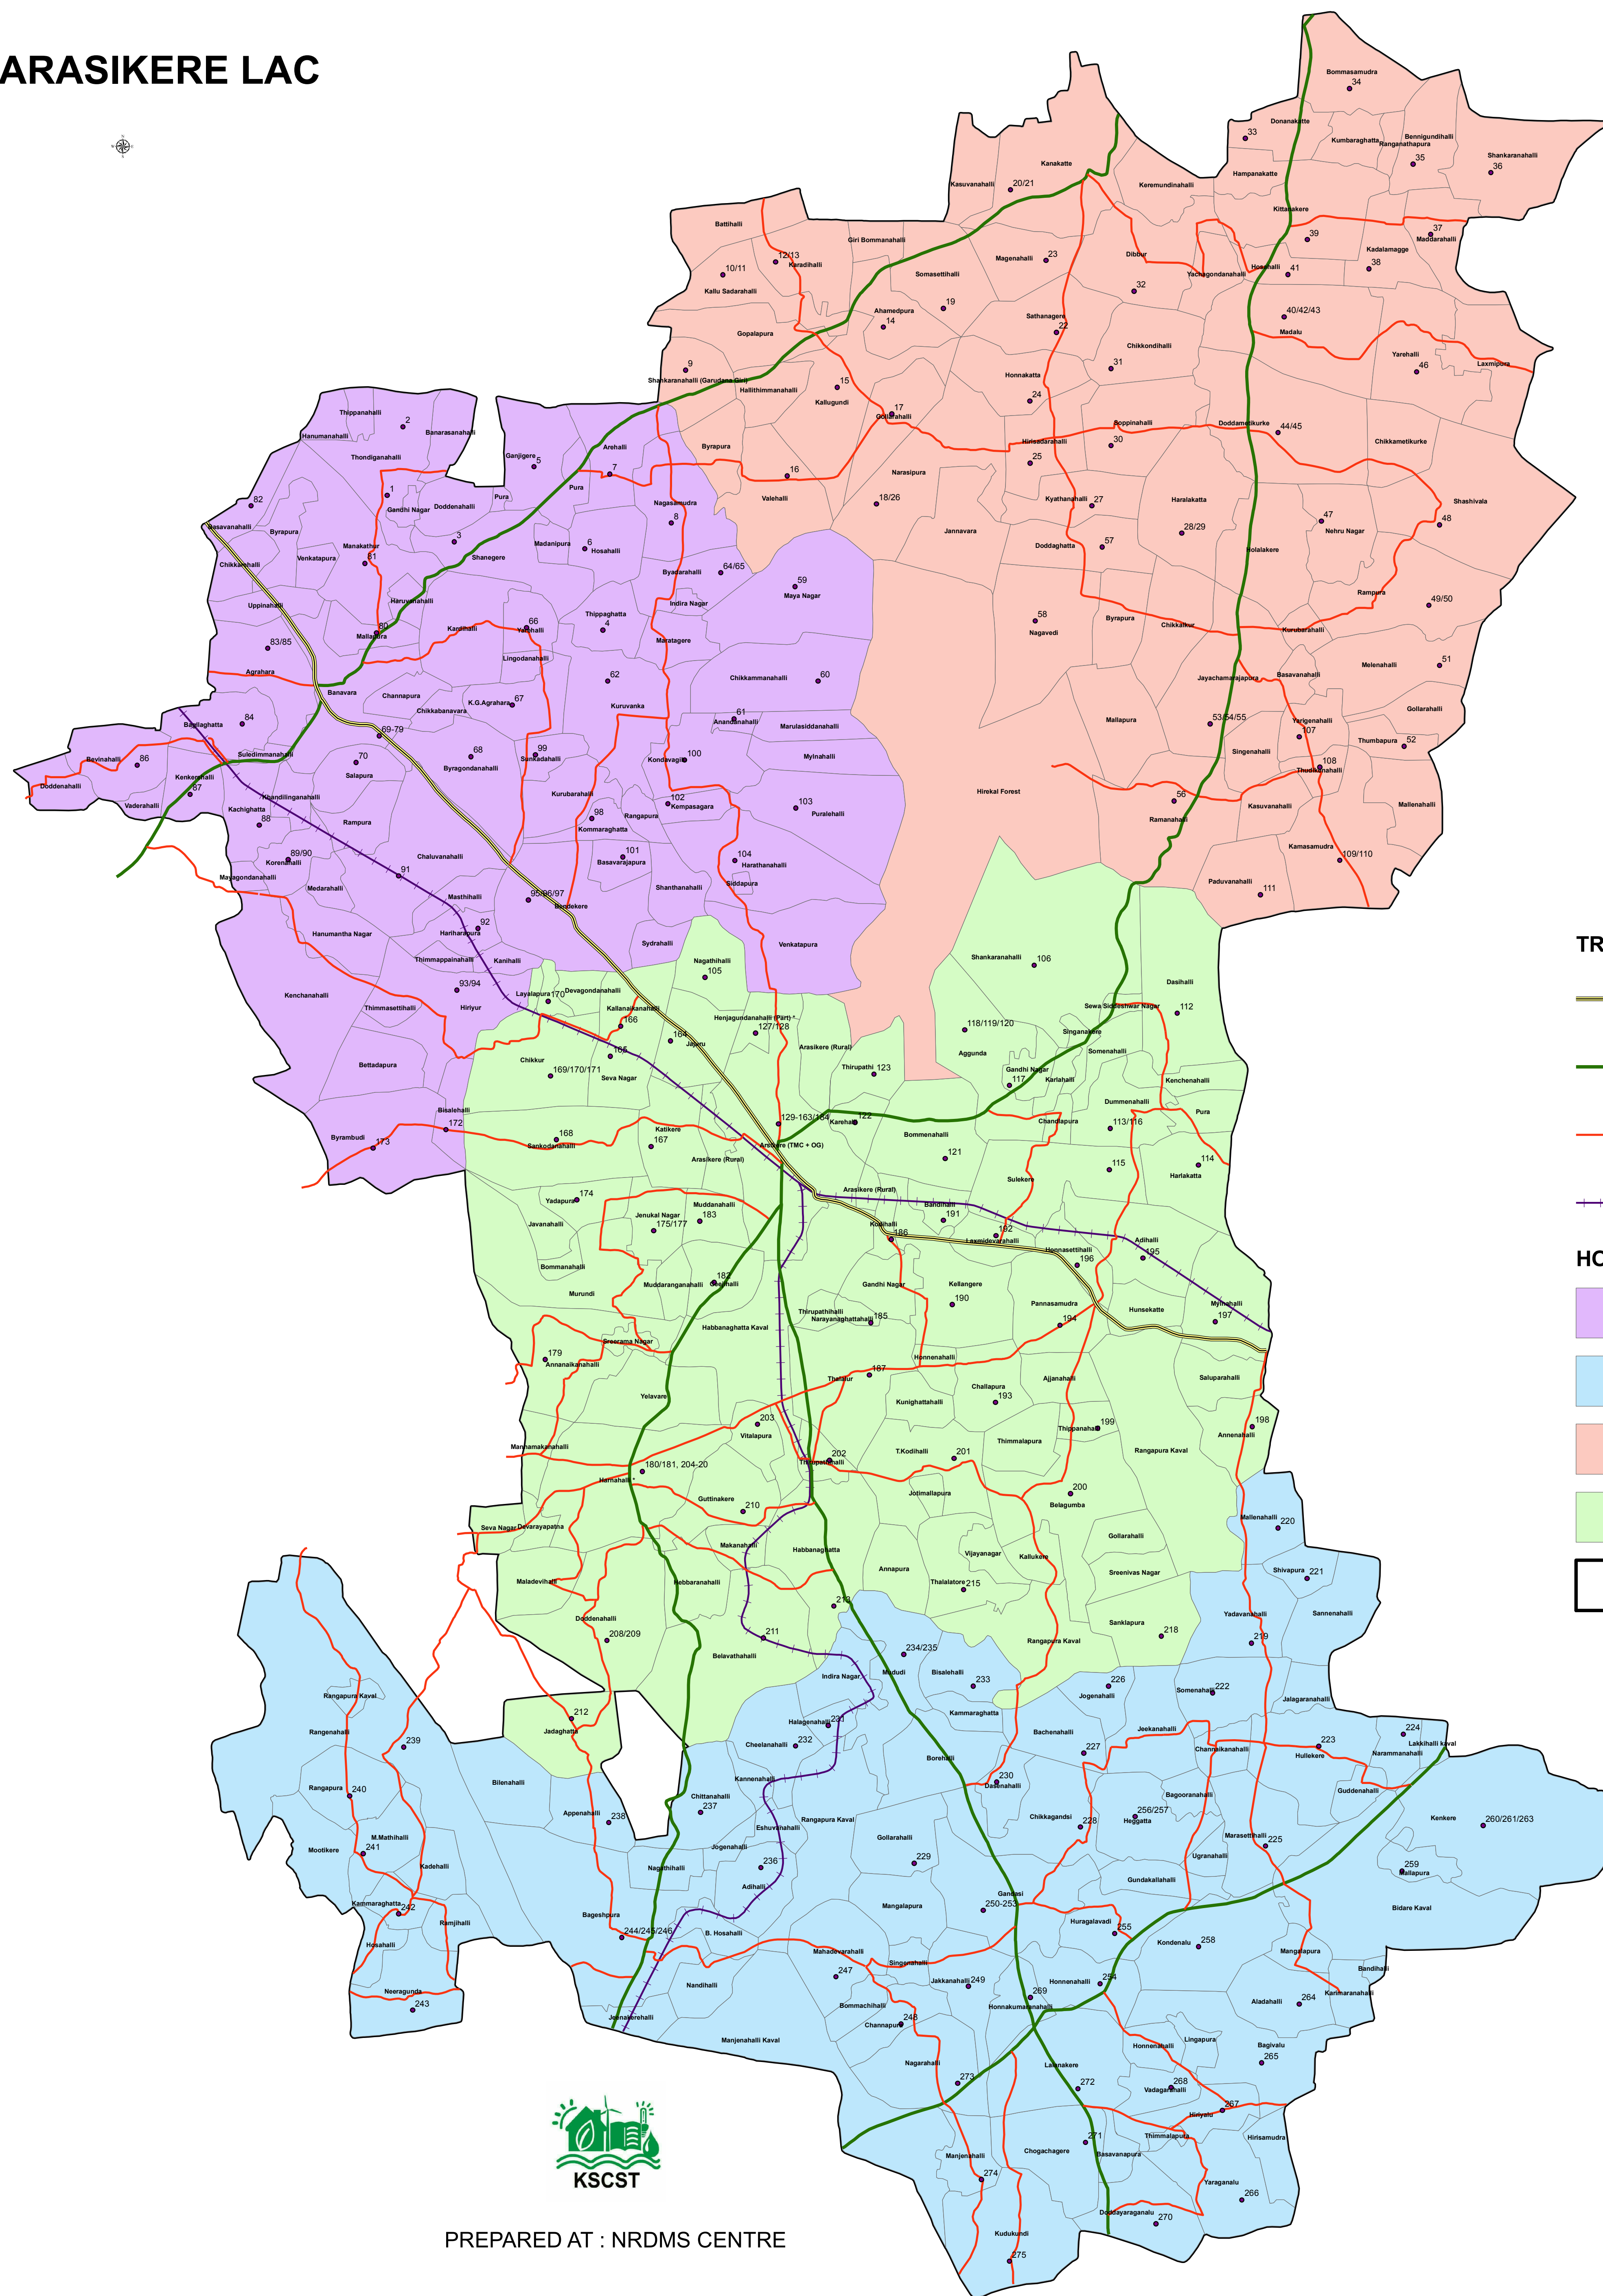

194 ARASIKERE LAC

- POLLING STATION
- TRANSPORTATION**
 - NATIONAL HIGH WAY
 - STATE HIGHWAY
 - MAJOR DISTRICT ROADS
 - RAILWAY
- HOBLIES**
 - Banavara
 - Gandasi
 - Kanakatte
 - Kasaba
- ARSIKERE LAC BOUNDARY