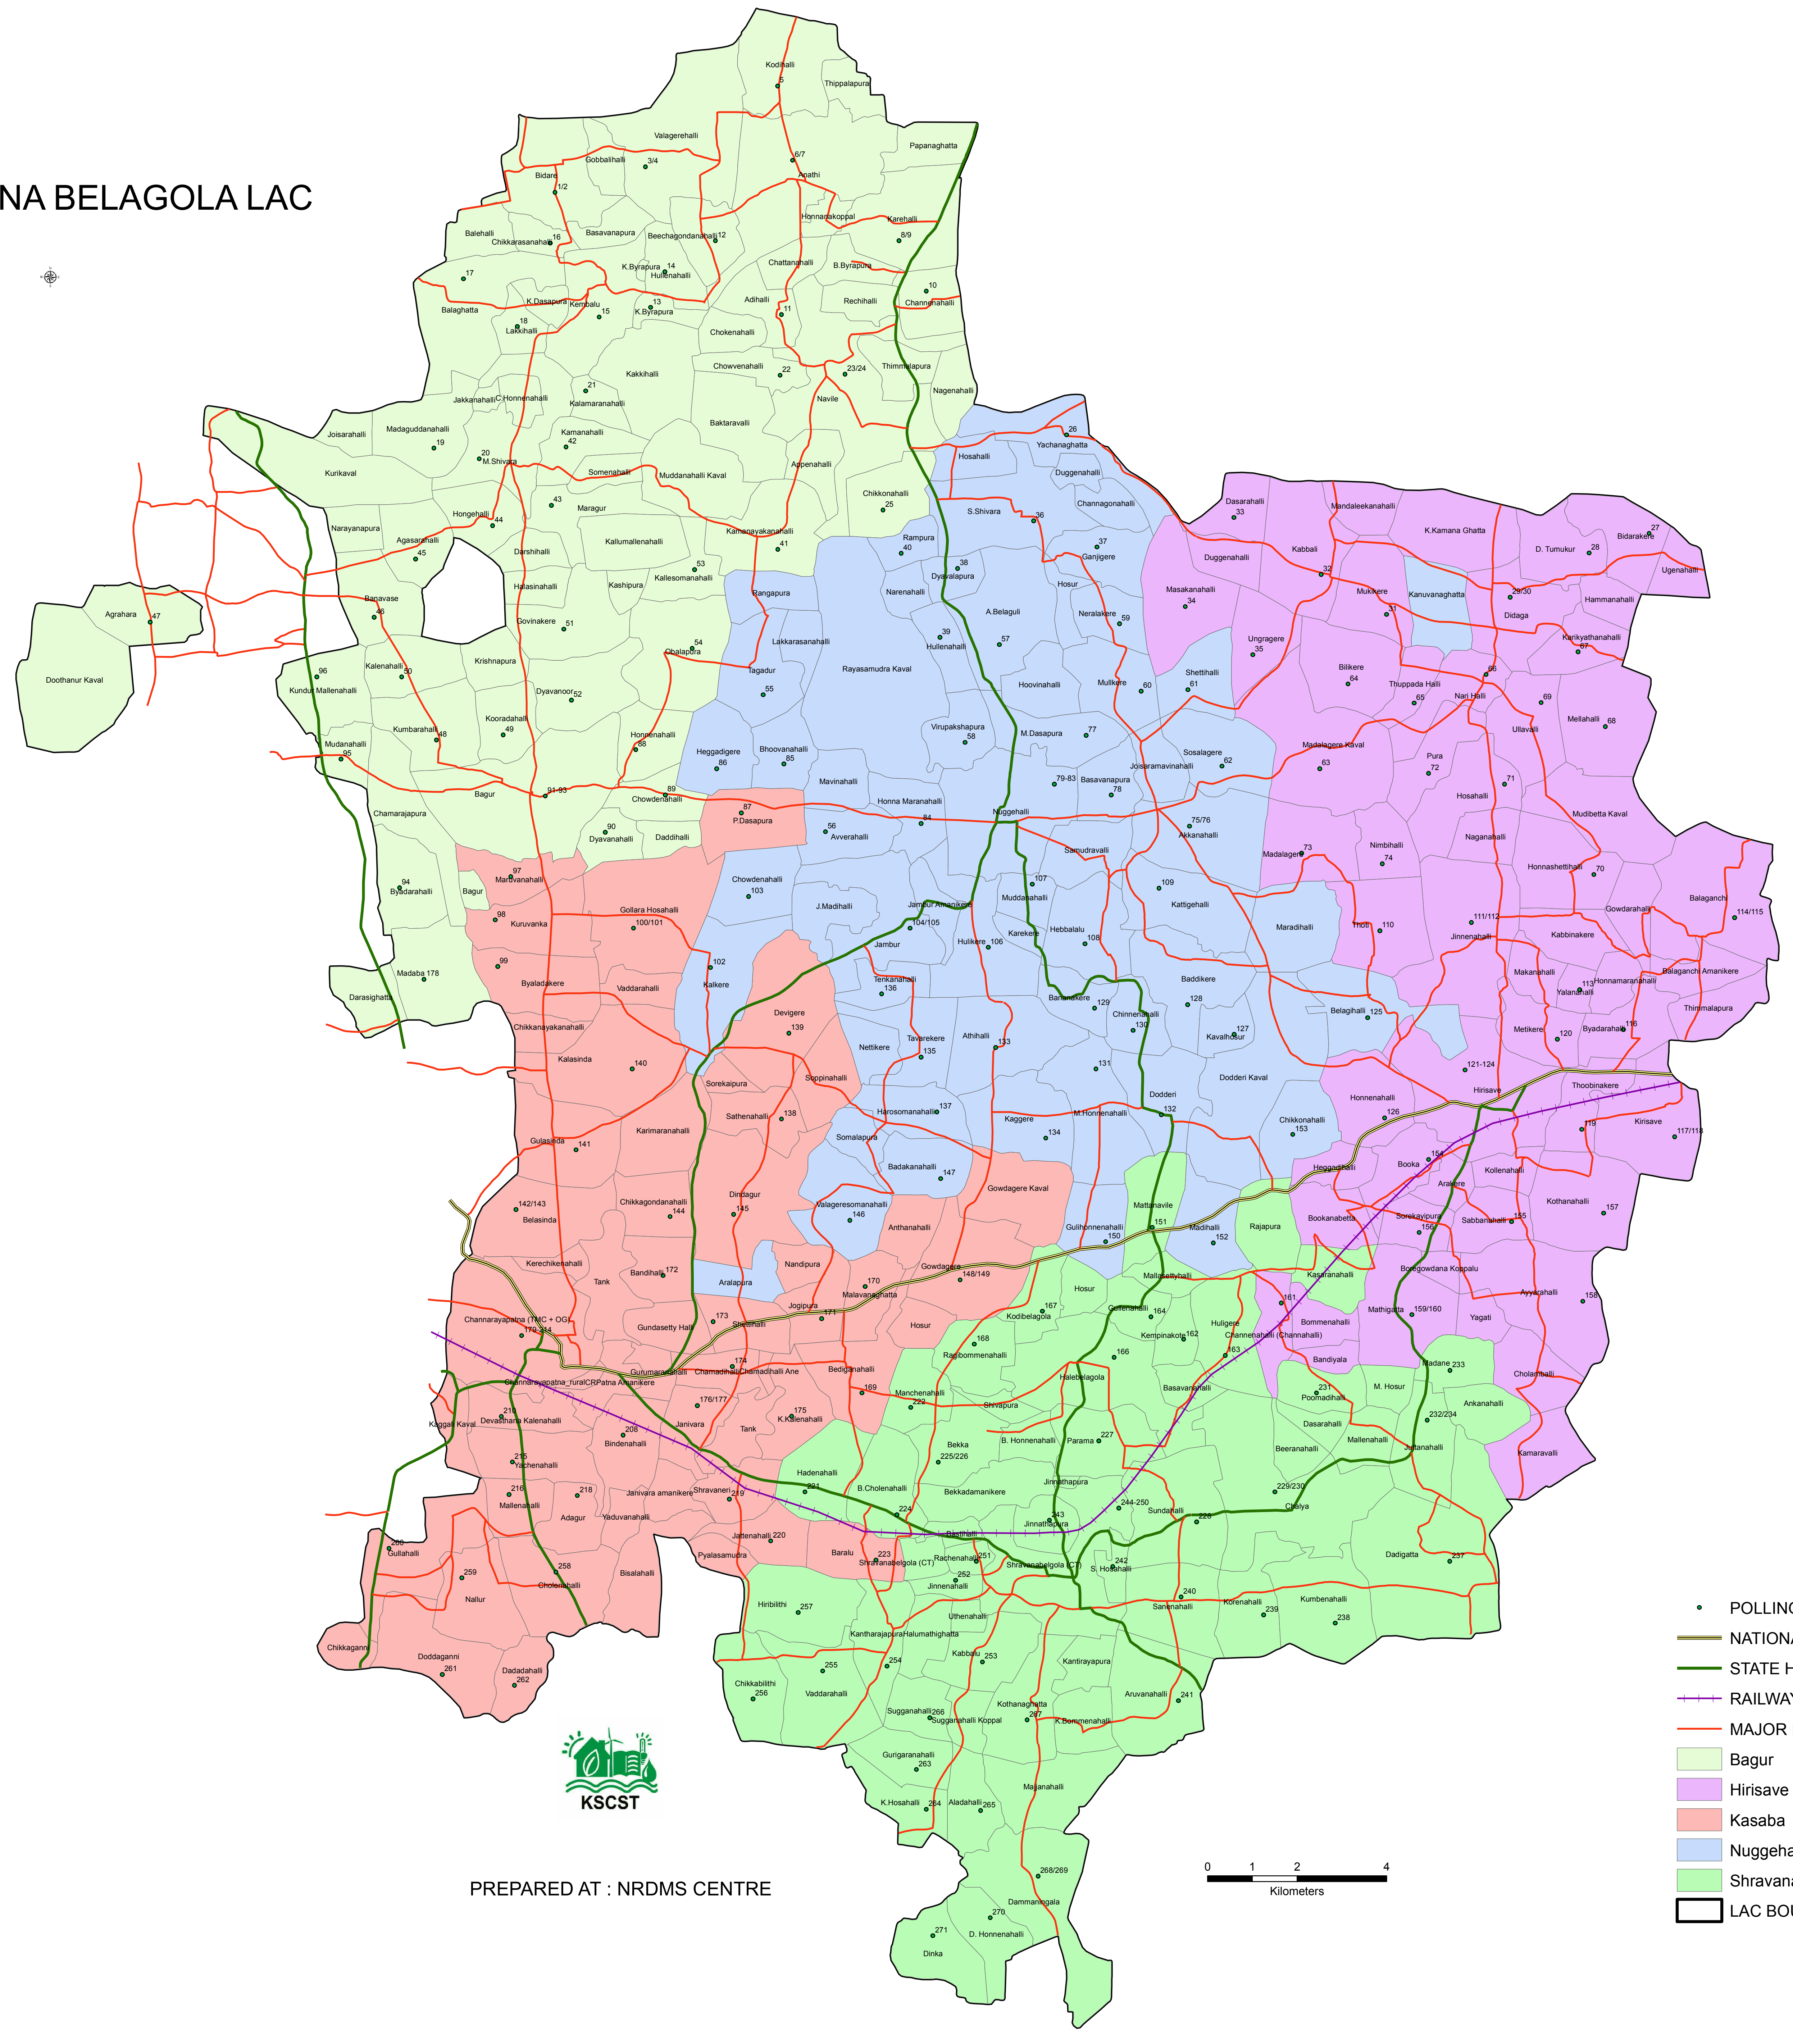

193 SHRVARA BELAGOLA LAC

PREPARED AT : NRDMS CENTRE

- POLLING STATION
- NATIONAL HIGHWAY
- STATE HIGHWAY
- RAILWAY
- MAJOR DISTRICT ROADS
- Bagur
- Hirisave
- Kasaba
- Nuggehalli
- Shrvanabelagola
- LAC BOUNDARY