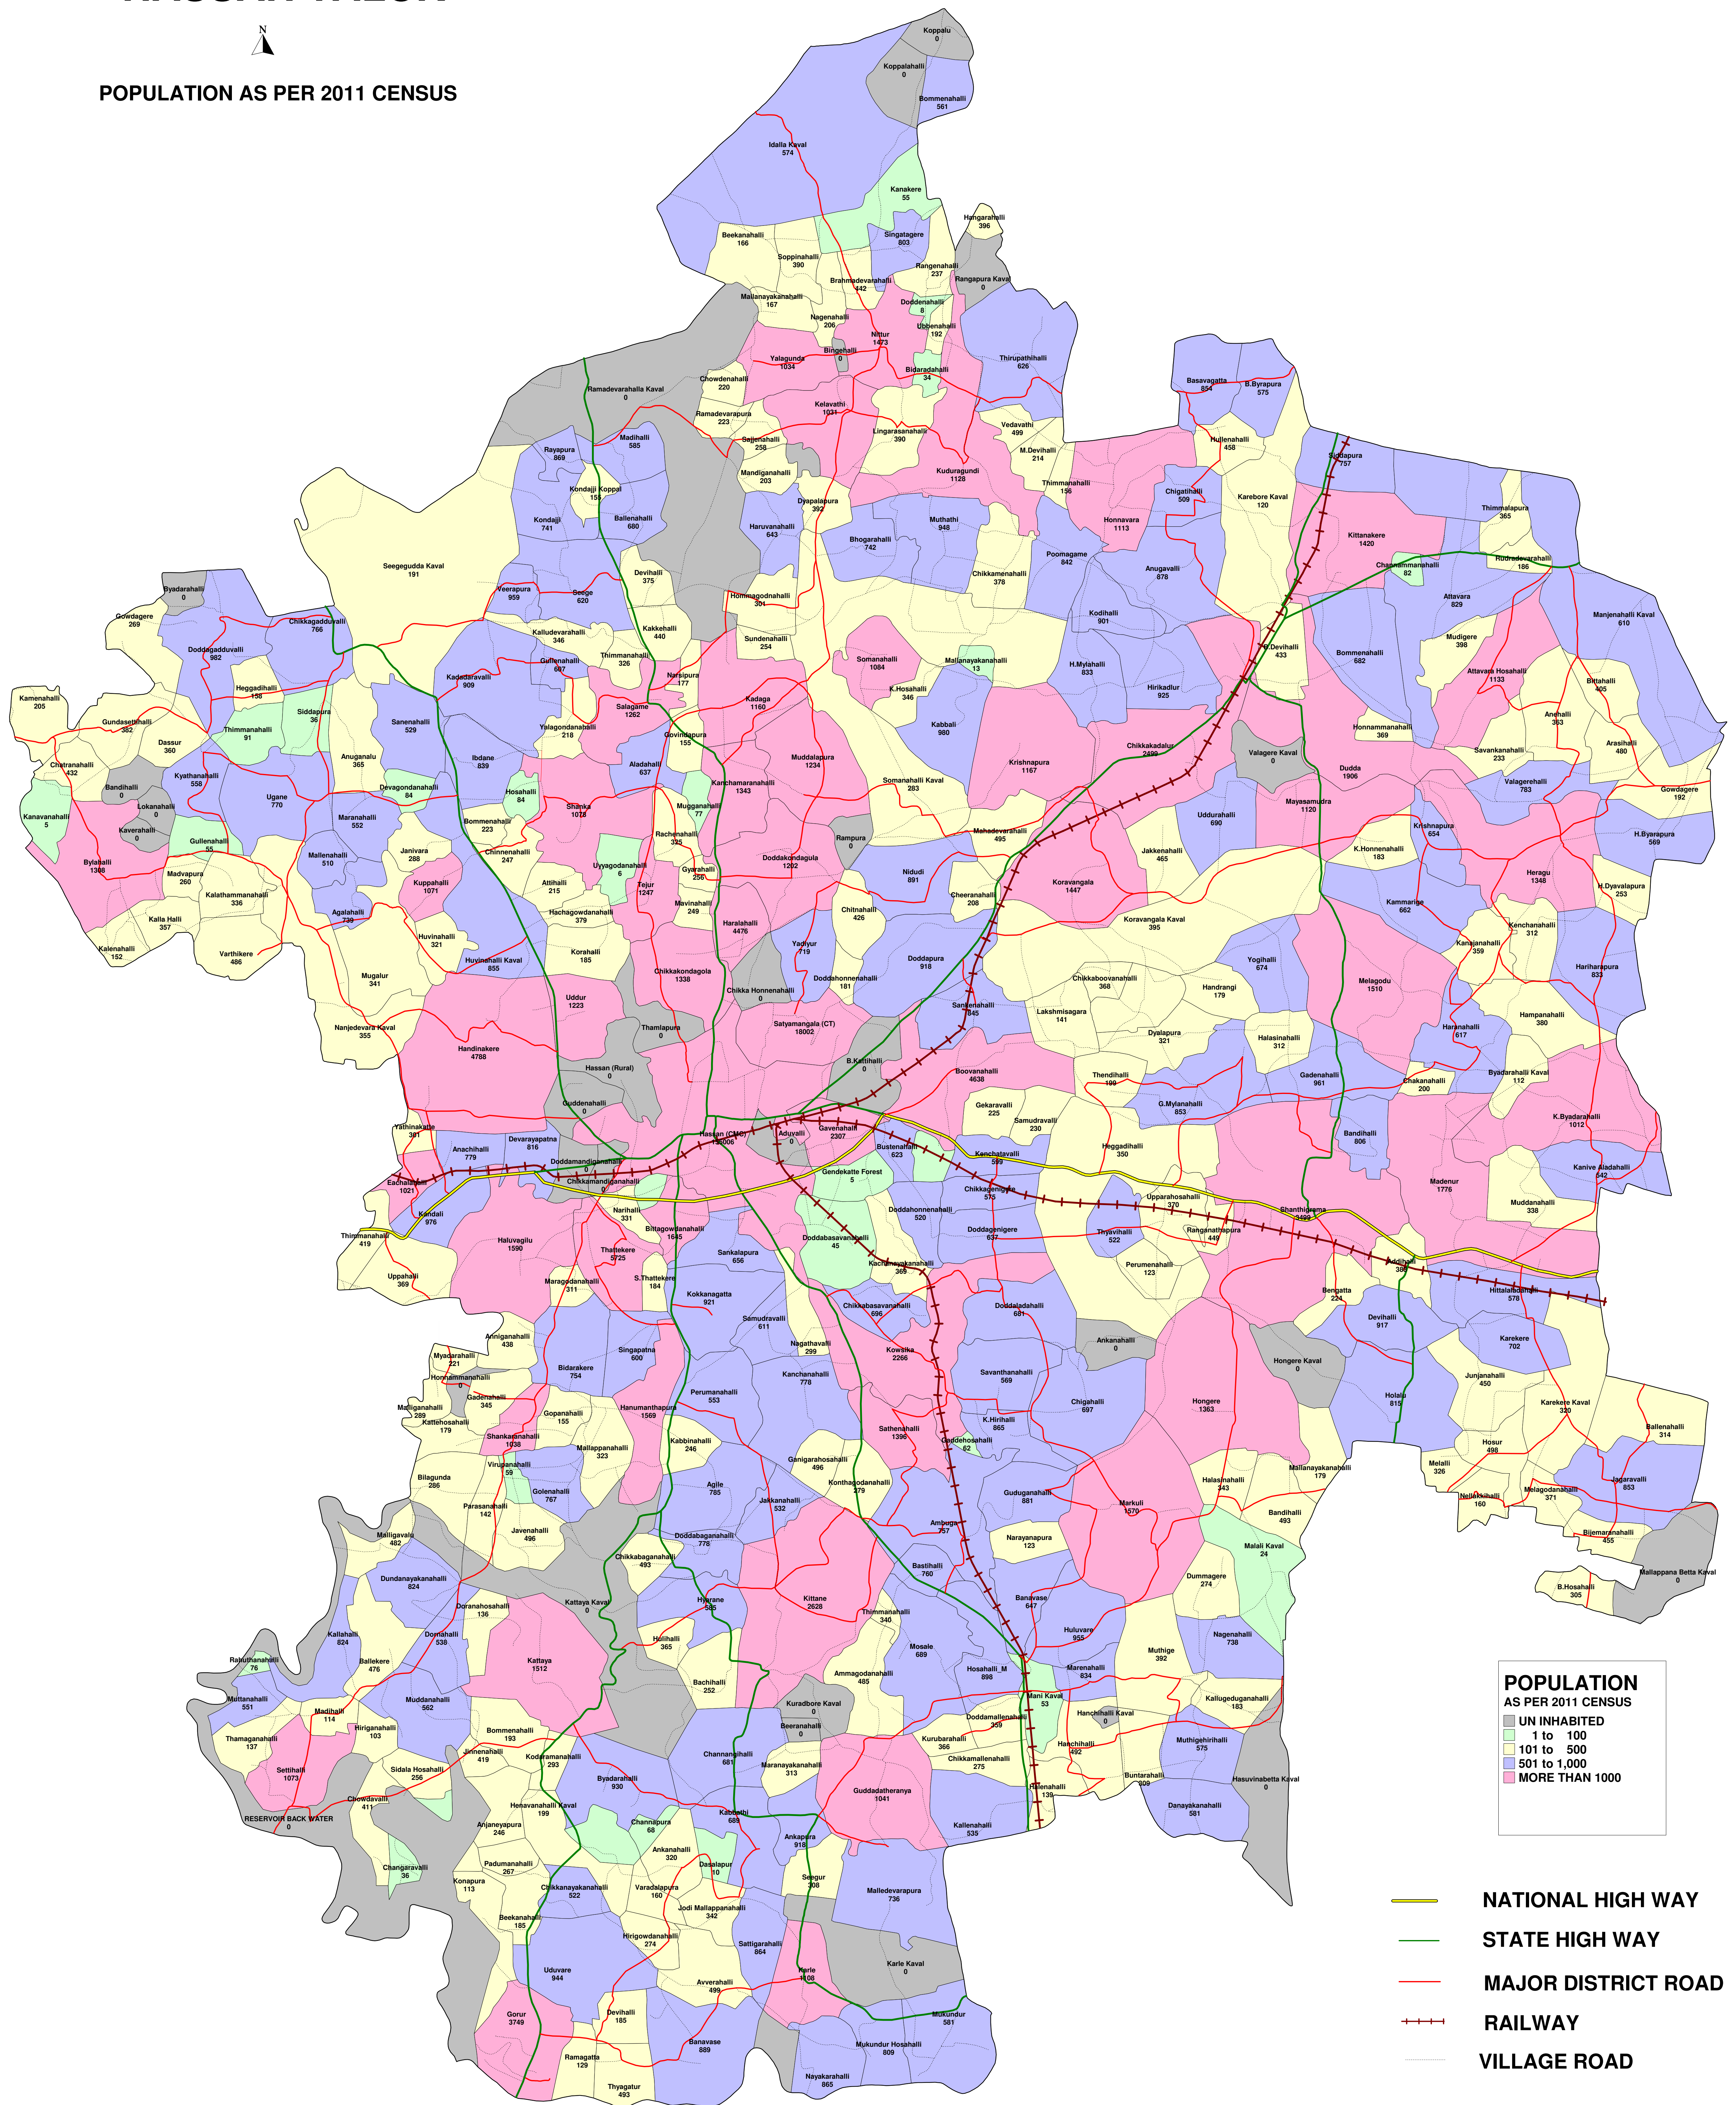

HASSAN TALUK

POPULATION AS PER 2011 CENSUS

PRERED AT : NRDMS CENTRE/ZP/HASSAN.