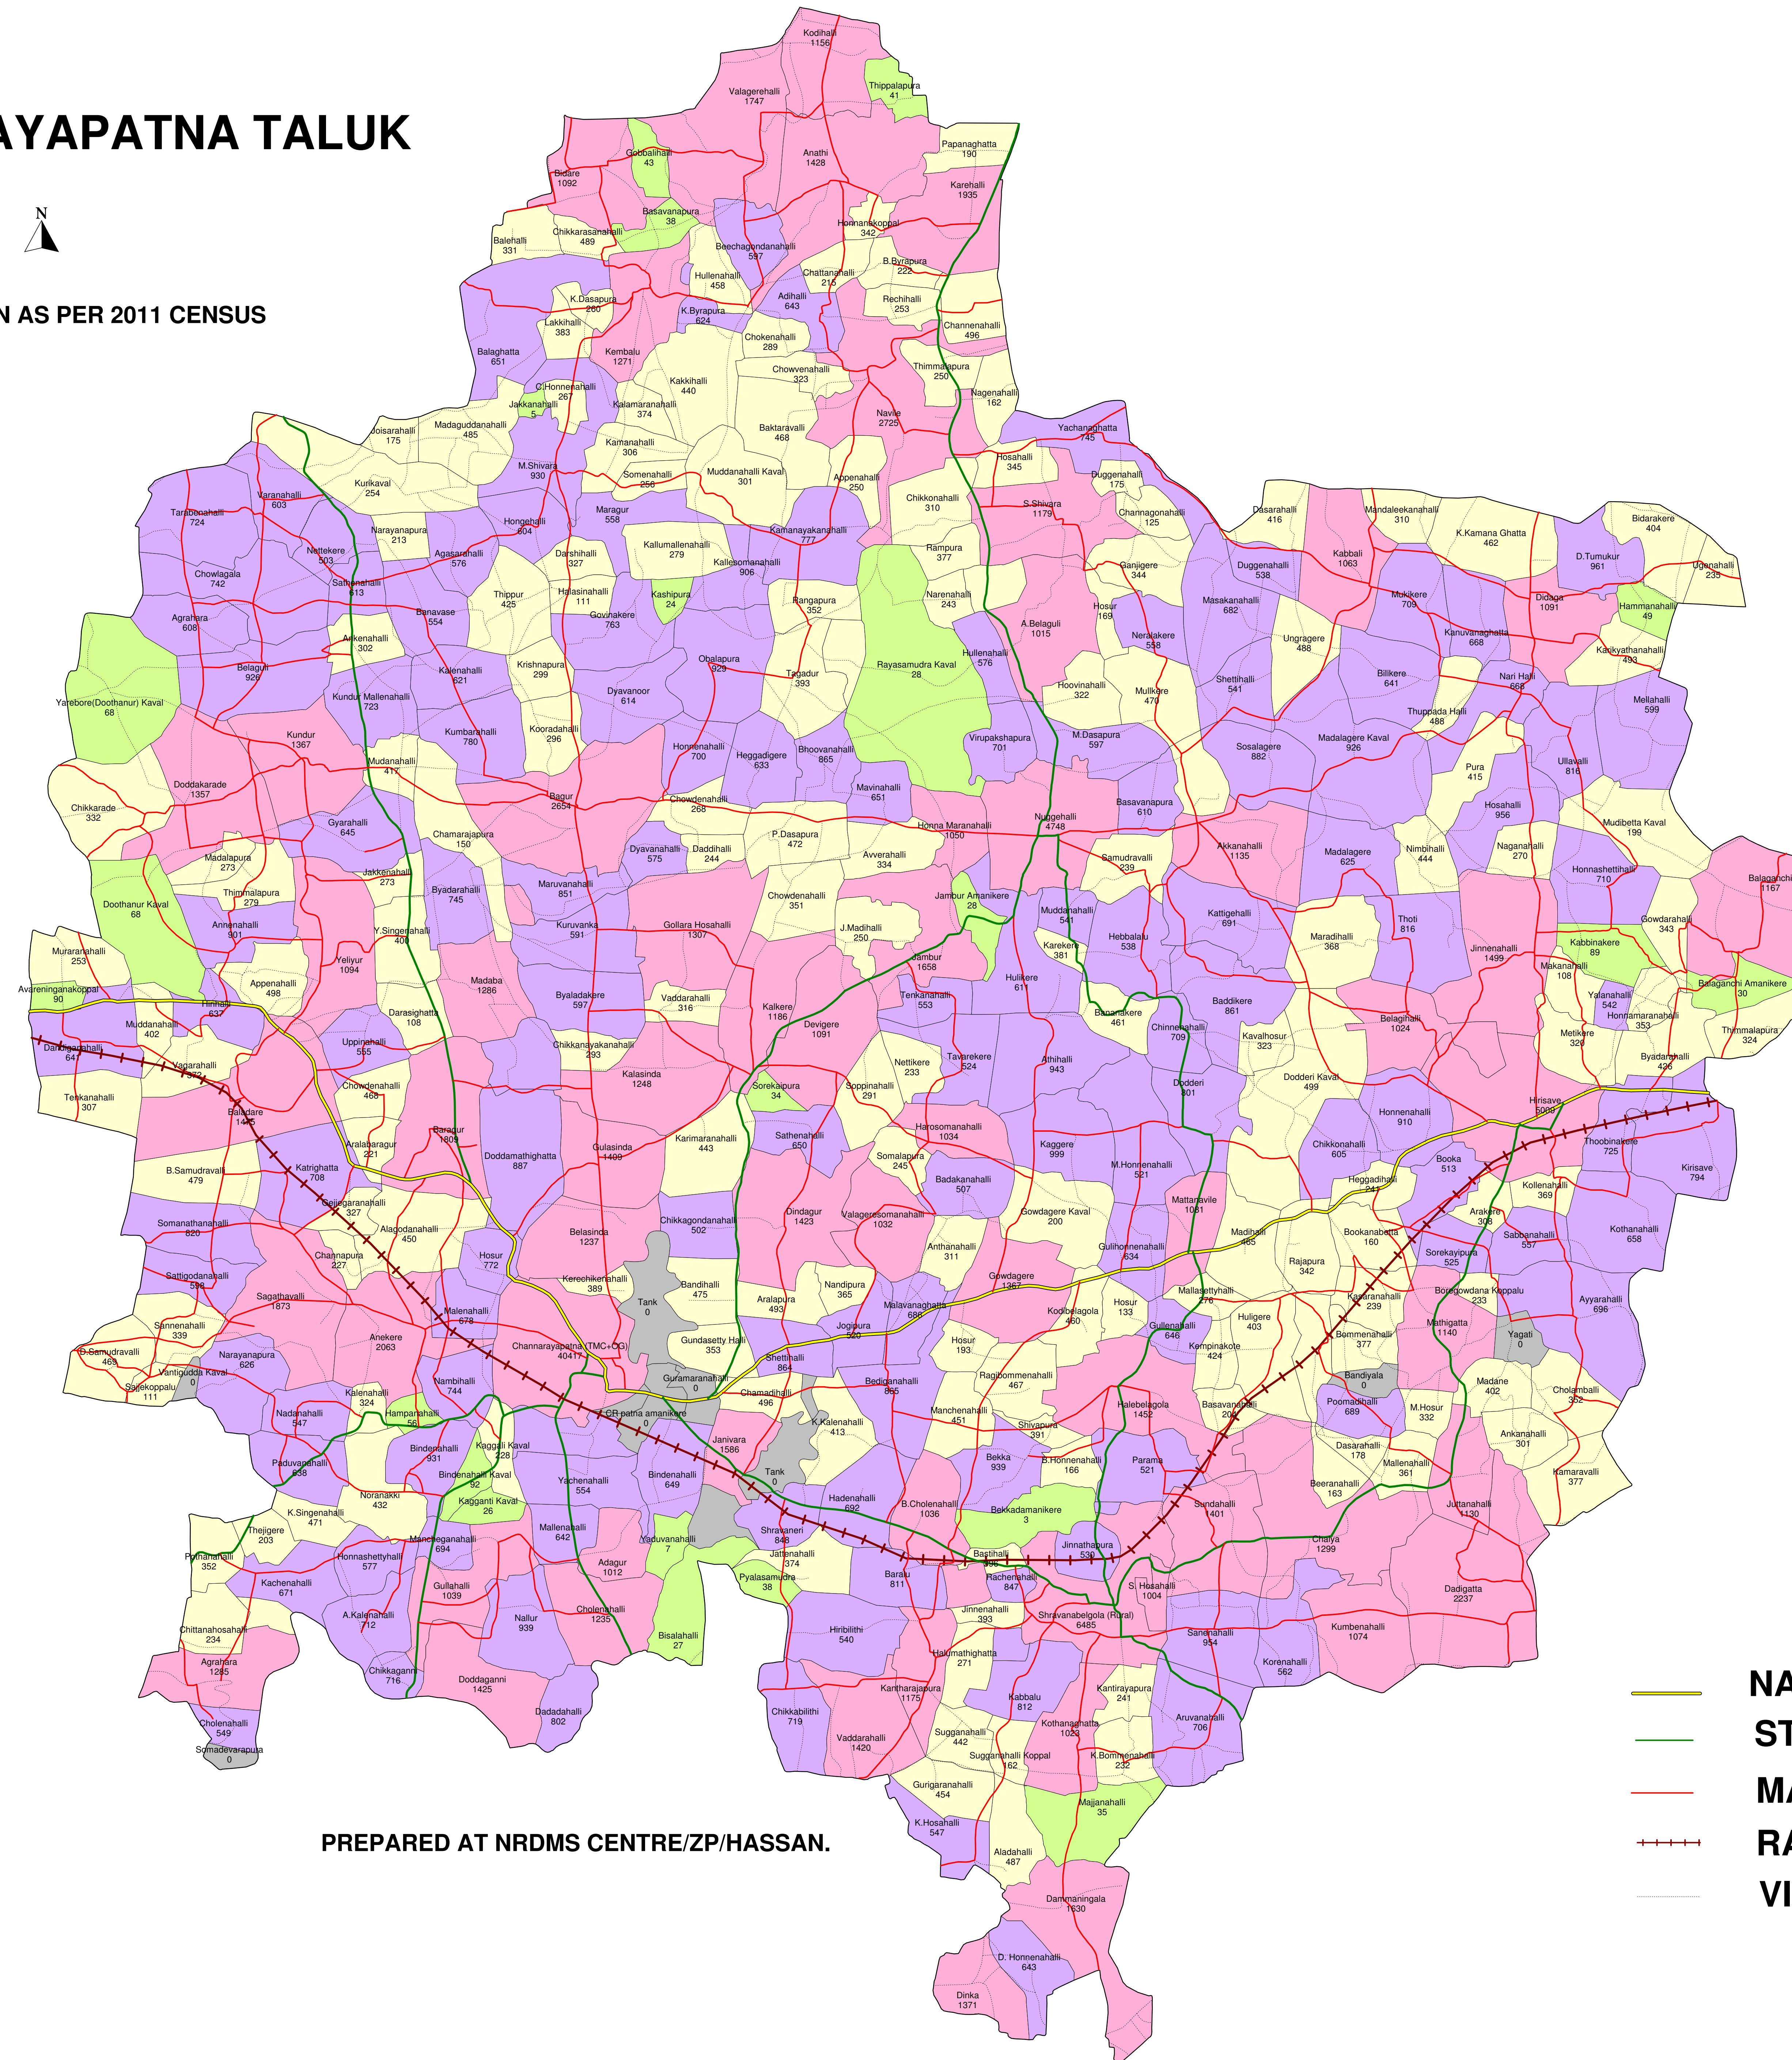

CHANNARAYAPATNA TALUK

POPULATION AS PER 2011 CENSUS

POPULATION AS PER 2011 CENSUS

- UN INHABITED
- 1 TO 100
- 101 TO 500
- 501 TO 1,000
- MORE THAN 1,000

- NATIONAL HIGHWAY
- STATE HIGHWAY
- MAJOR DISTRICT ROAD
- RAILWAY
- VILLAGE ROAD