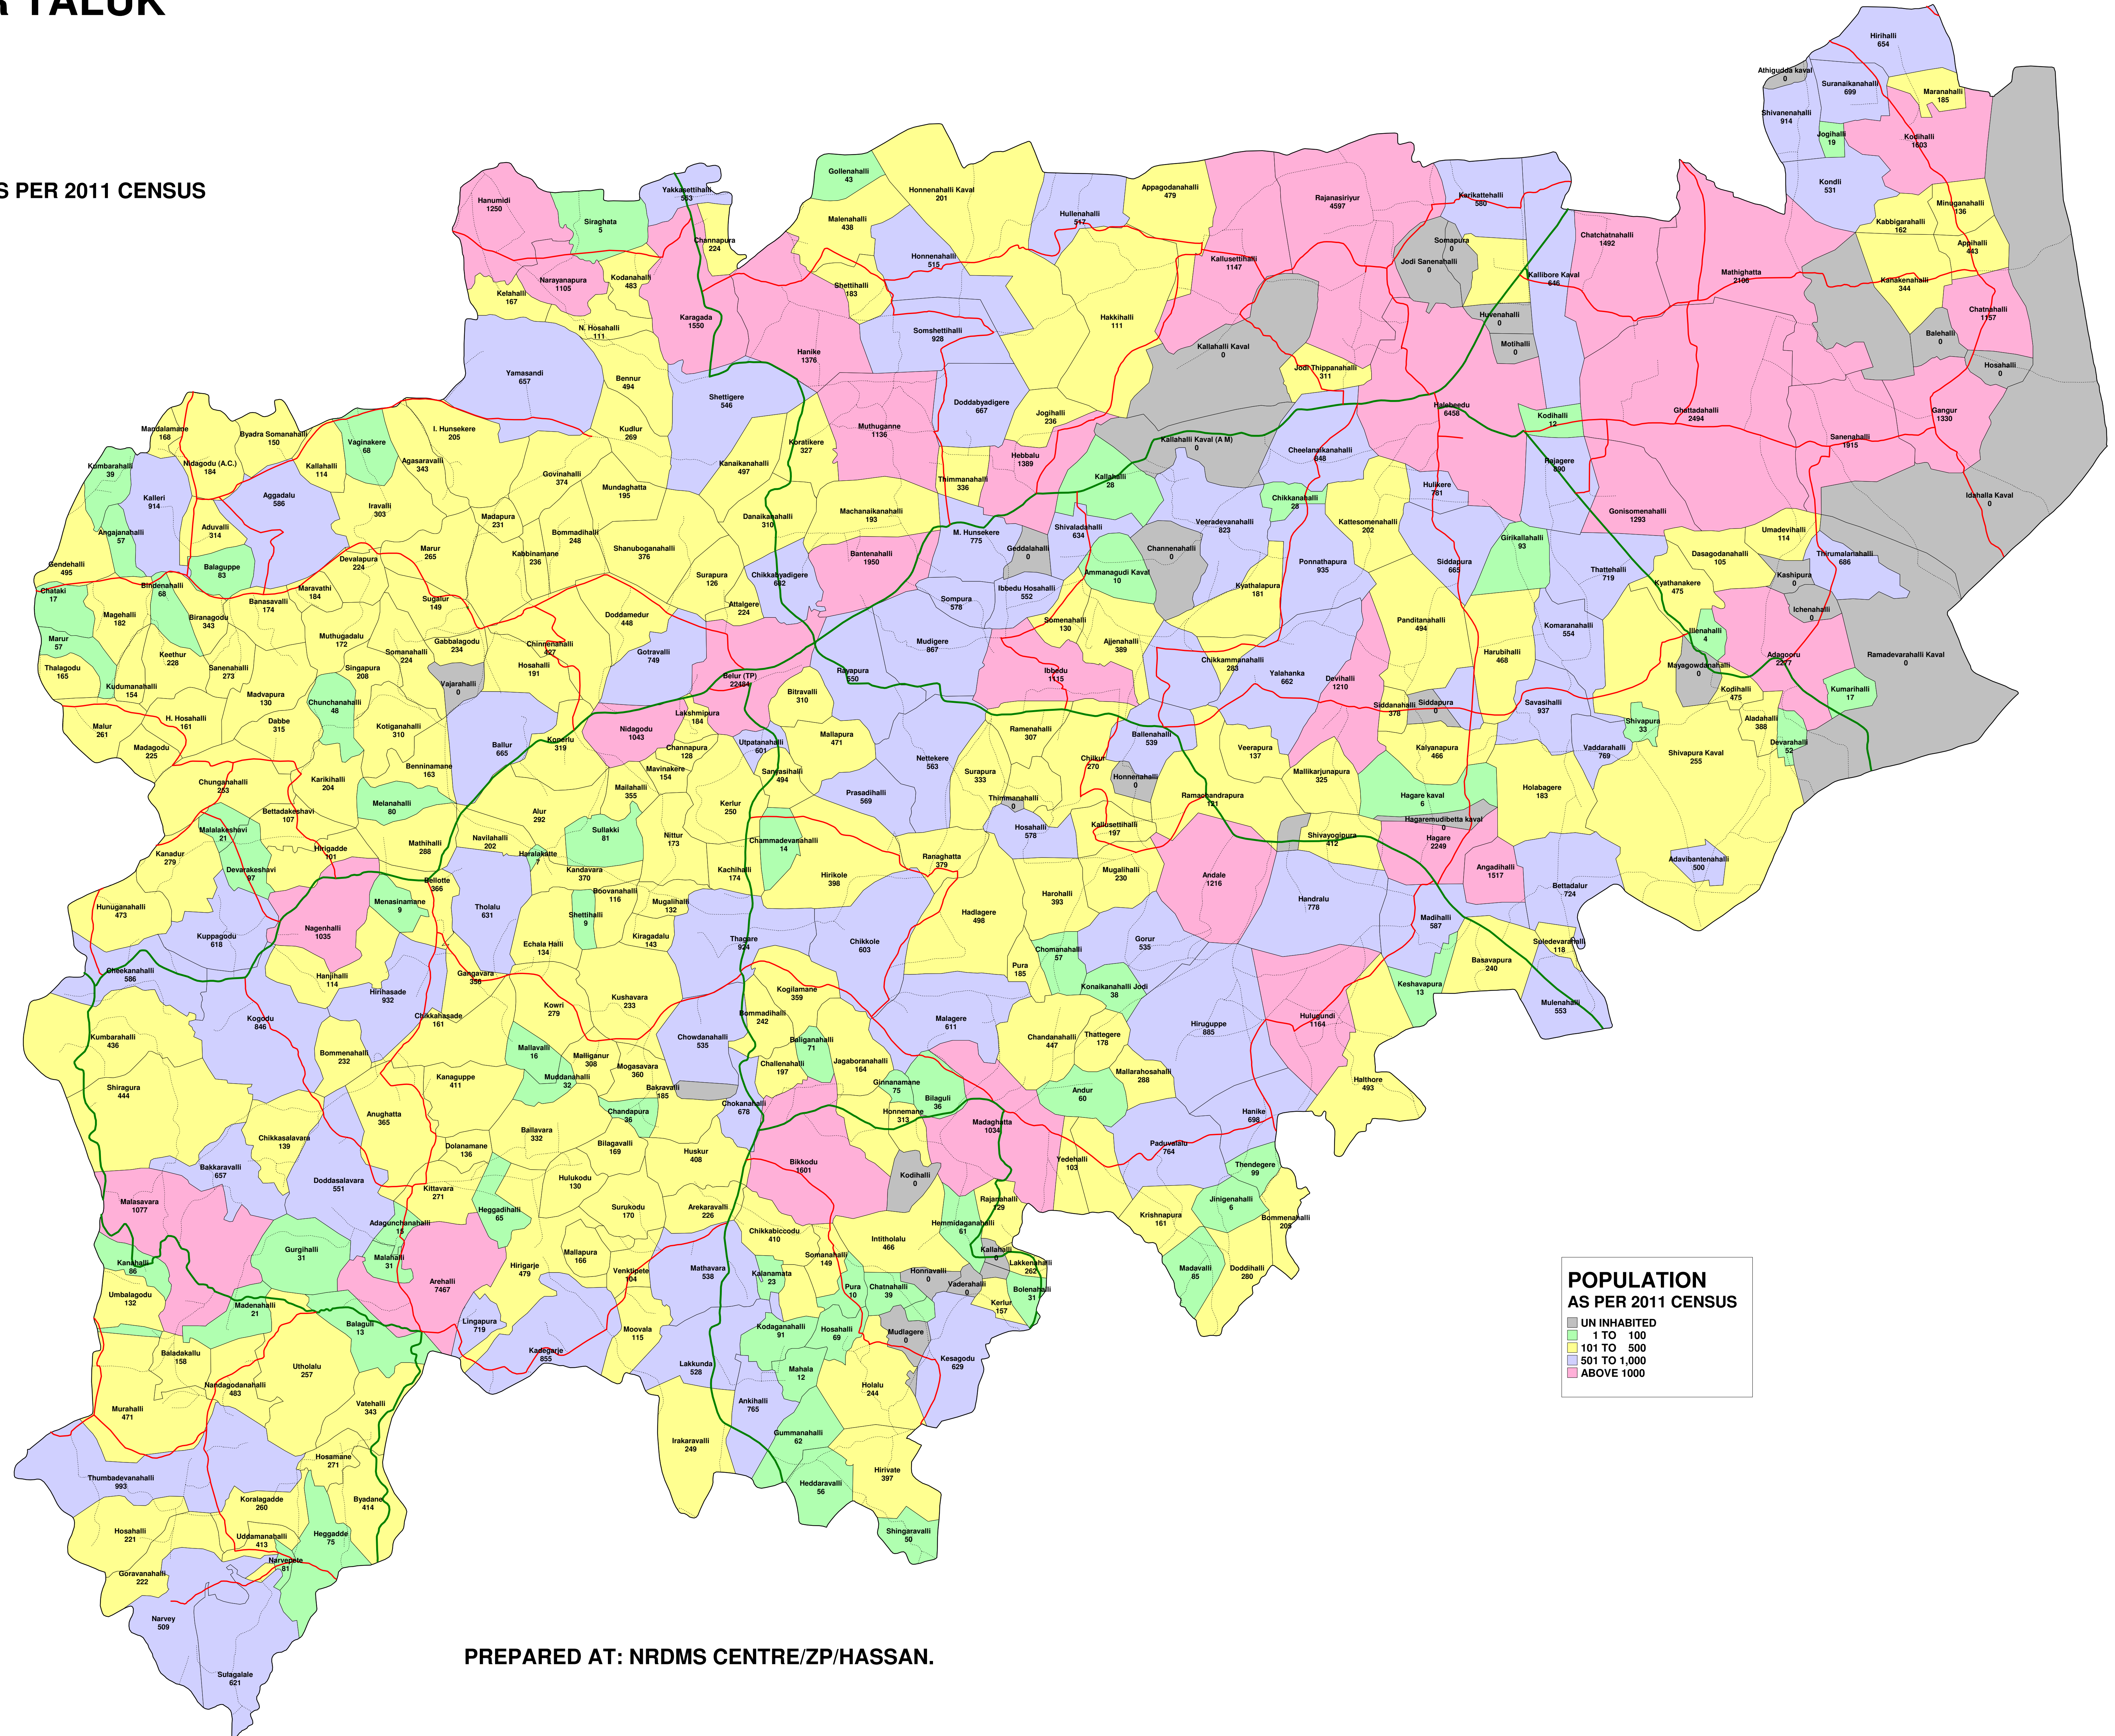

# BELUR TALUK

POPULATION AS PER 2011 CENSUS

PREPARED AT: NRDMS CENTRE/ZP/HASSAN.