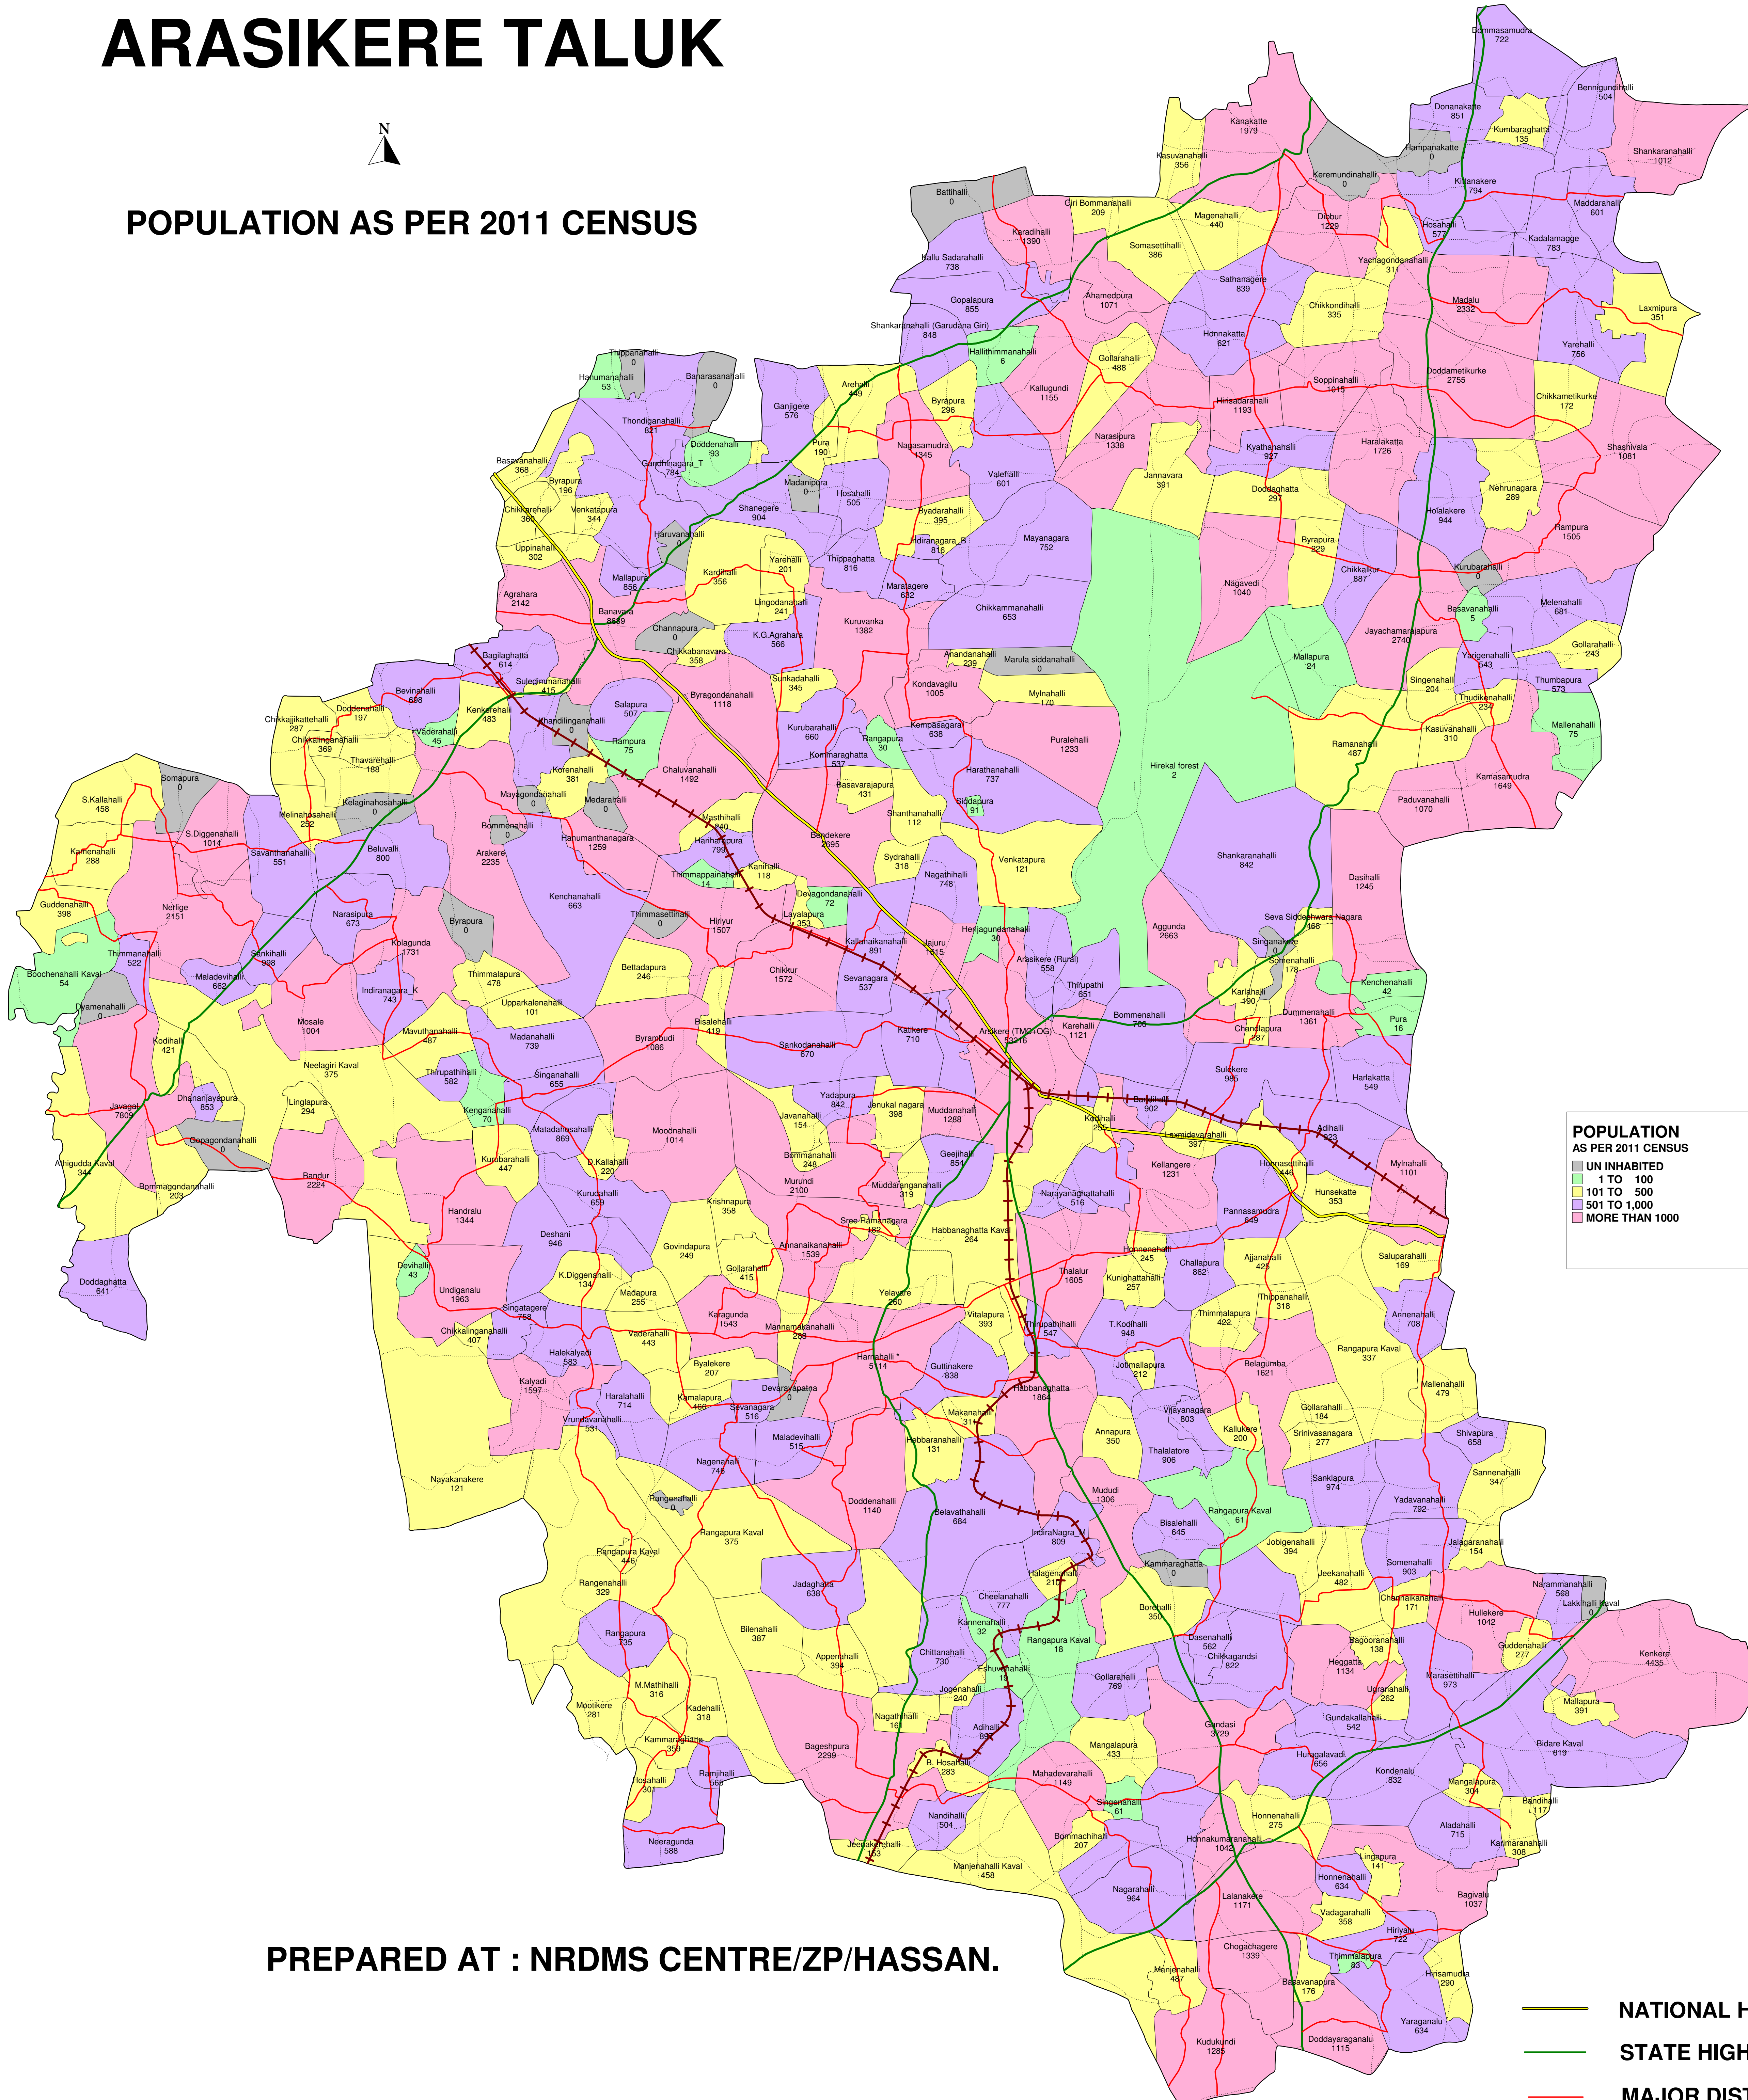

ARASIKERE TALUK

POPULATION AS PER 2011 CENSUS

POPULATION AS PER 2011 CENSUS

- UN INHABITED
- 1 TO 100
- 101 TO 500
- 501 TO 1,000
- MORE THAN 1000

PREPARED AT : NRDMS CENTRE/ZP/HASSAN.

- NATIONAL HIGHWAY
- STATE HIGHWAY
- MAJOR DISTRICT ROADS
- VILLAGE ROADS
- RAILWAY