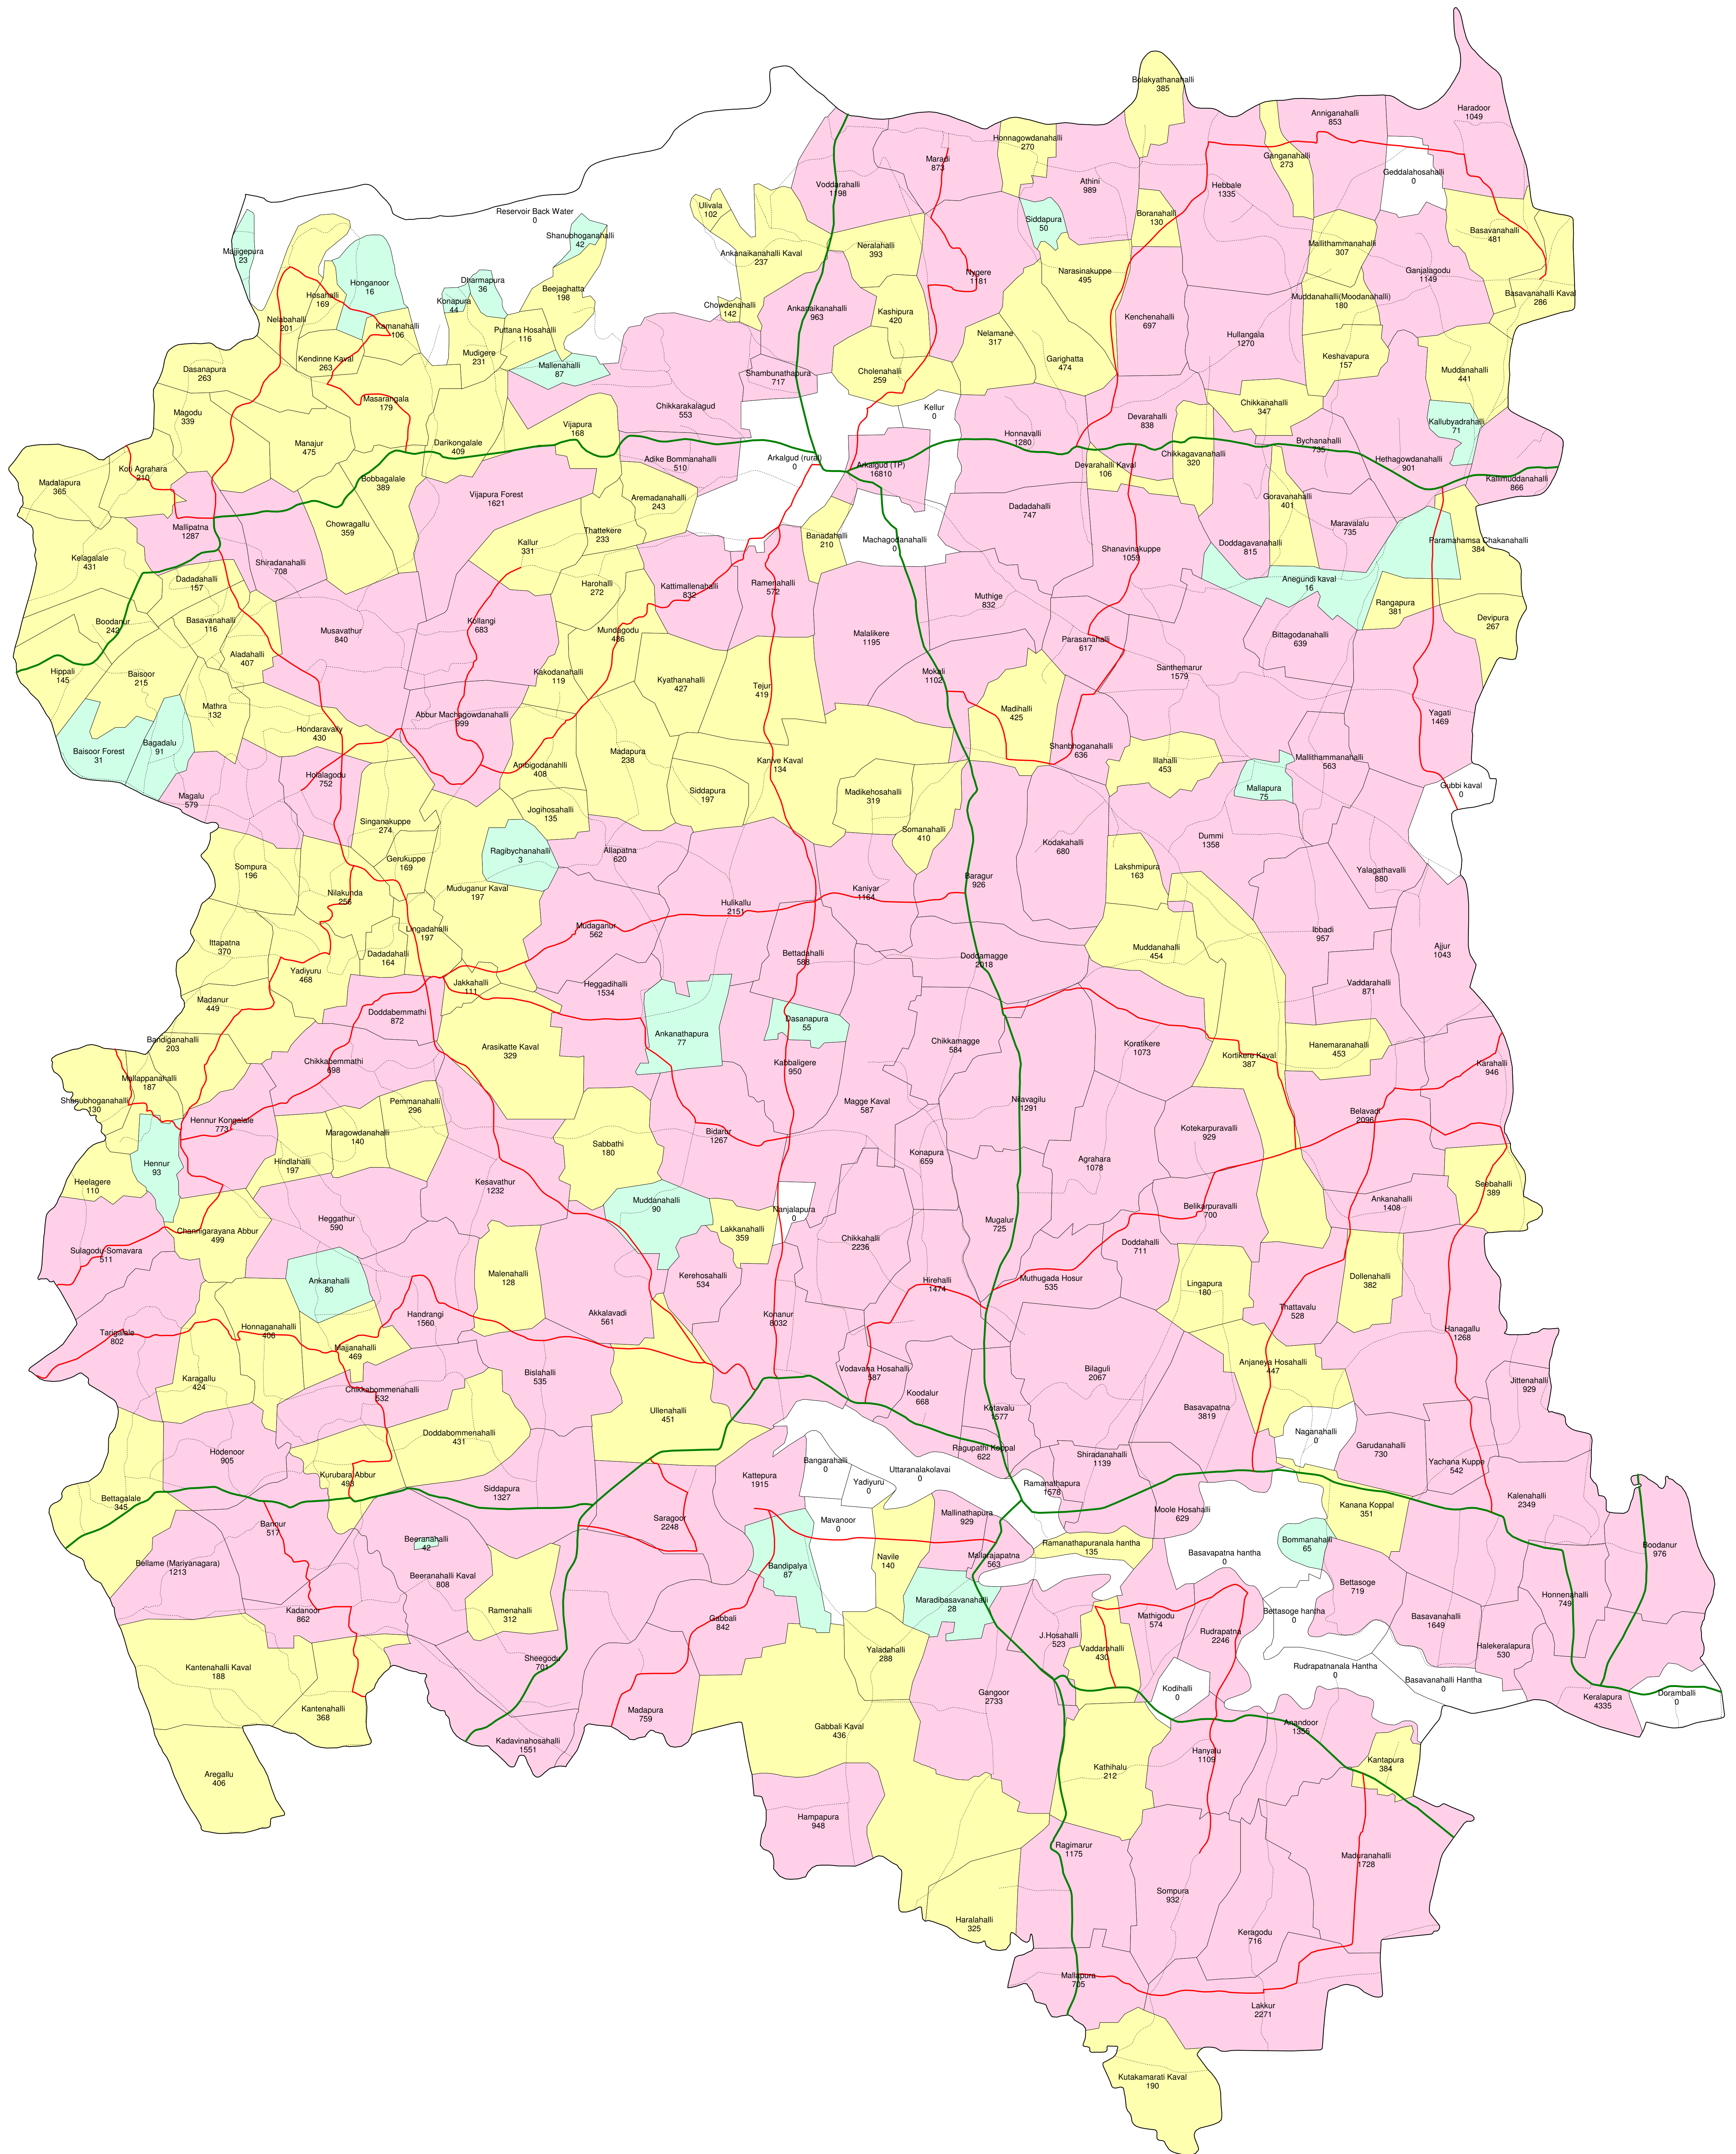

ARAKALAGUD TALUK

POPULATION AS PER 2011 CENSUS

PREPARED AT : NRDMS CENTRE/ZP/HASSAN.

POPULATION 2011 CENSUS	
0 TO 1	Light Yellow
1 TO 100	Light Green
100 TO 500	Yellow
500 TO 16,900	Pink