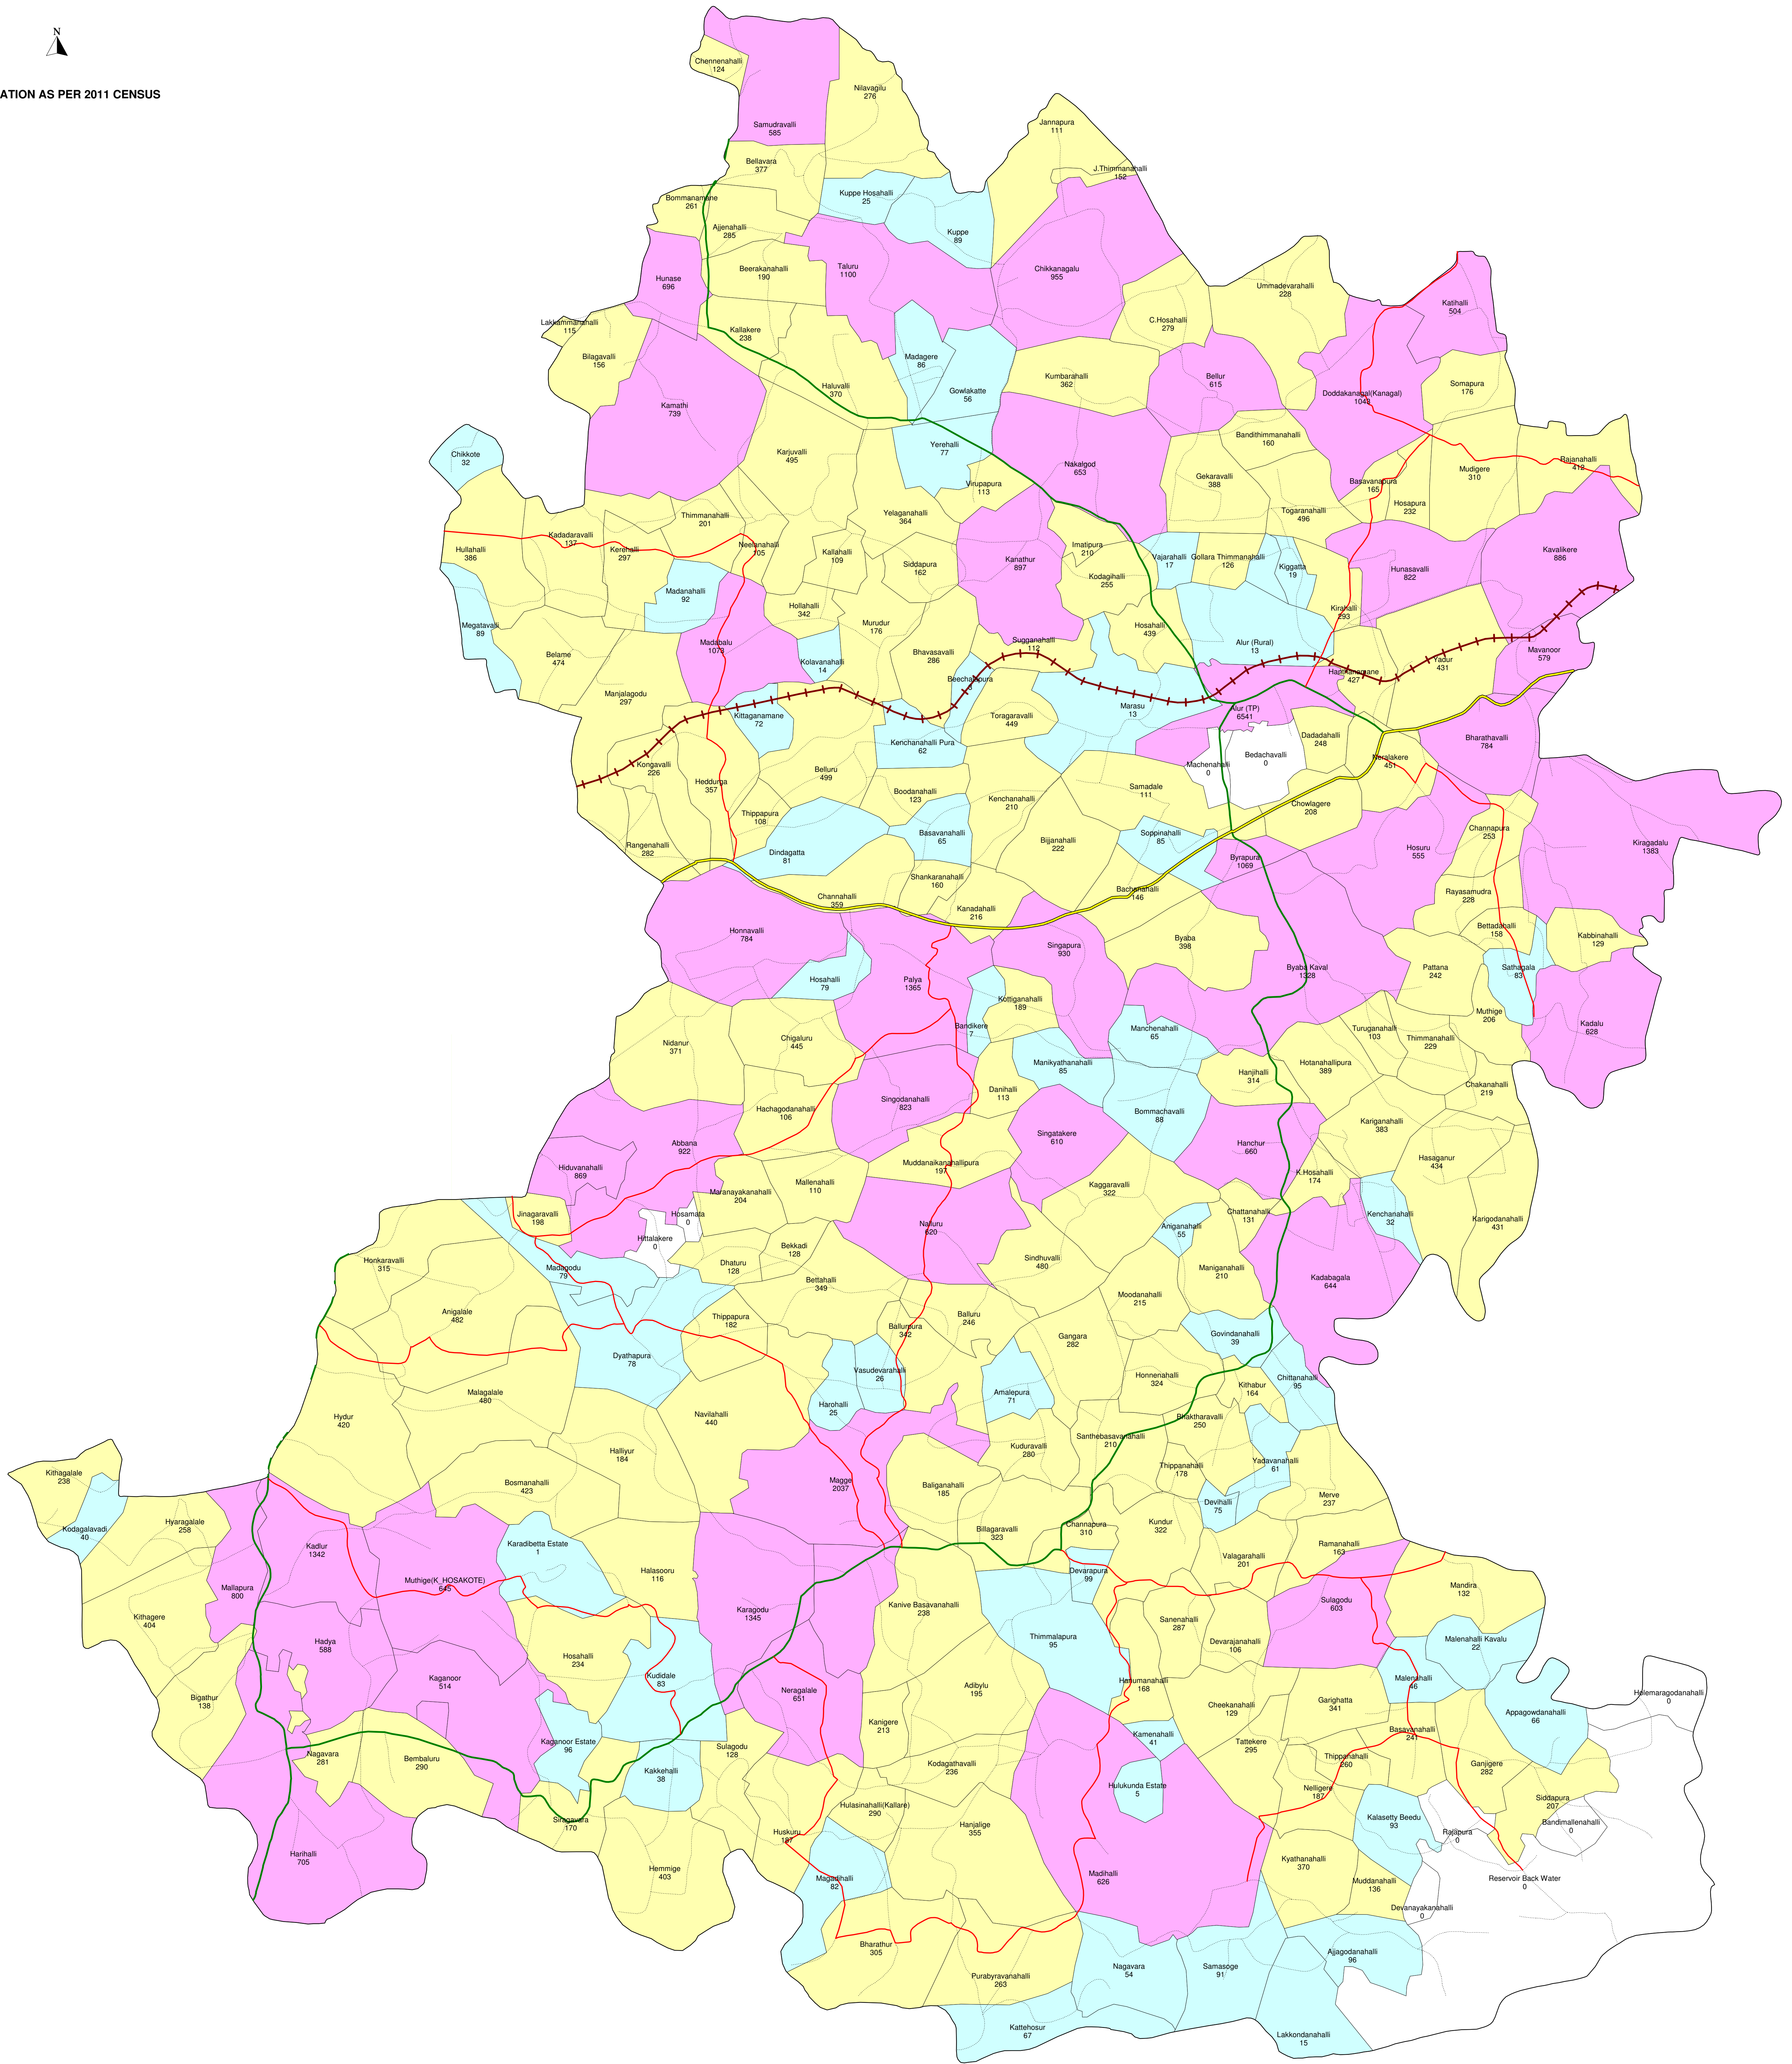

ALUR TALUK

POPULATION AS PER 2011 CENSUS

PREPARED AT : NRDMs CENTRE/ZP/HASSAN.

- NATIONAL HIGHWAY
- STATE HIGHWAY
- MAJOR DISTRICT ROADS
- RAILWAY
- VILLAGE ROAD