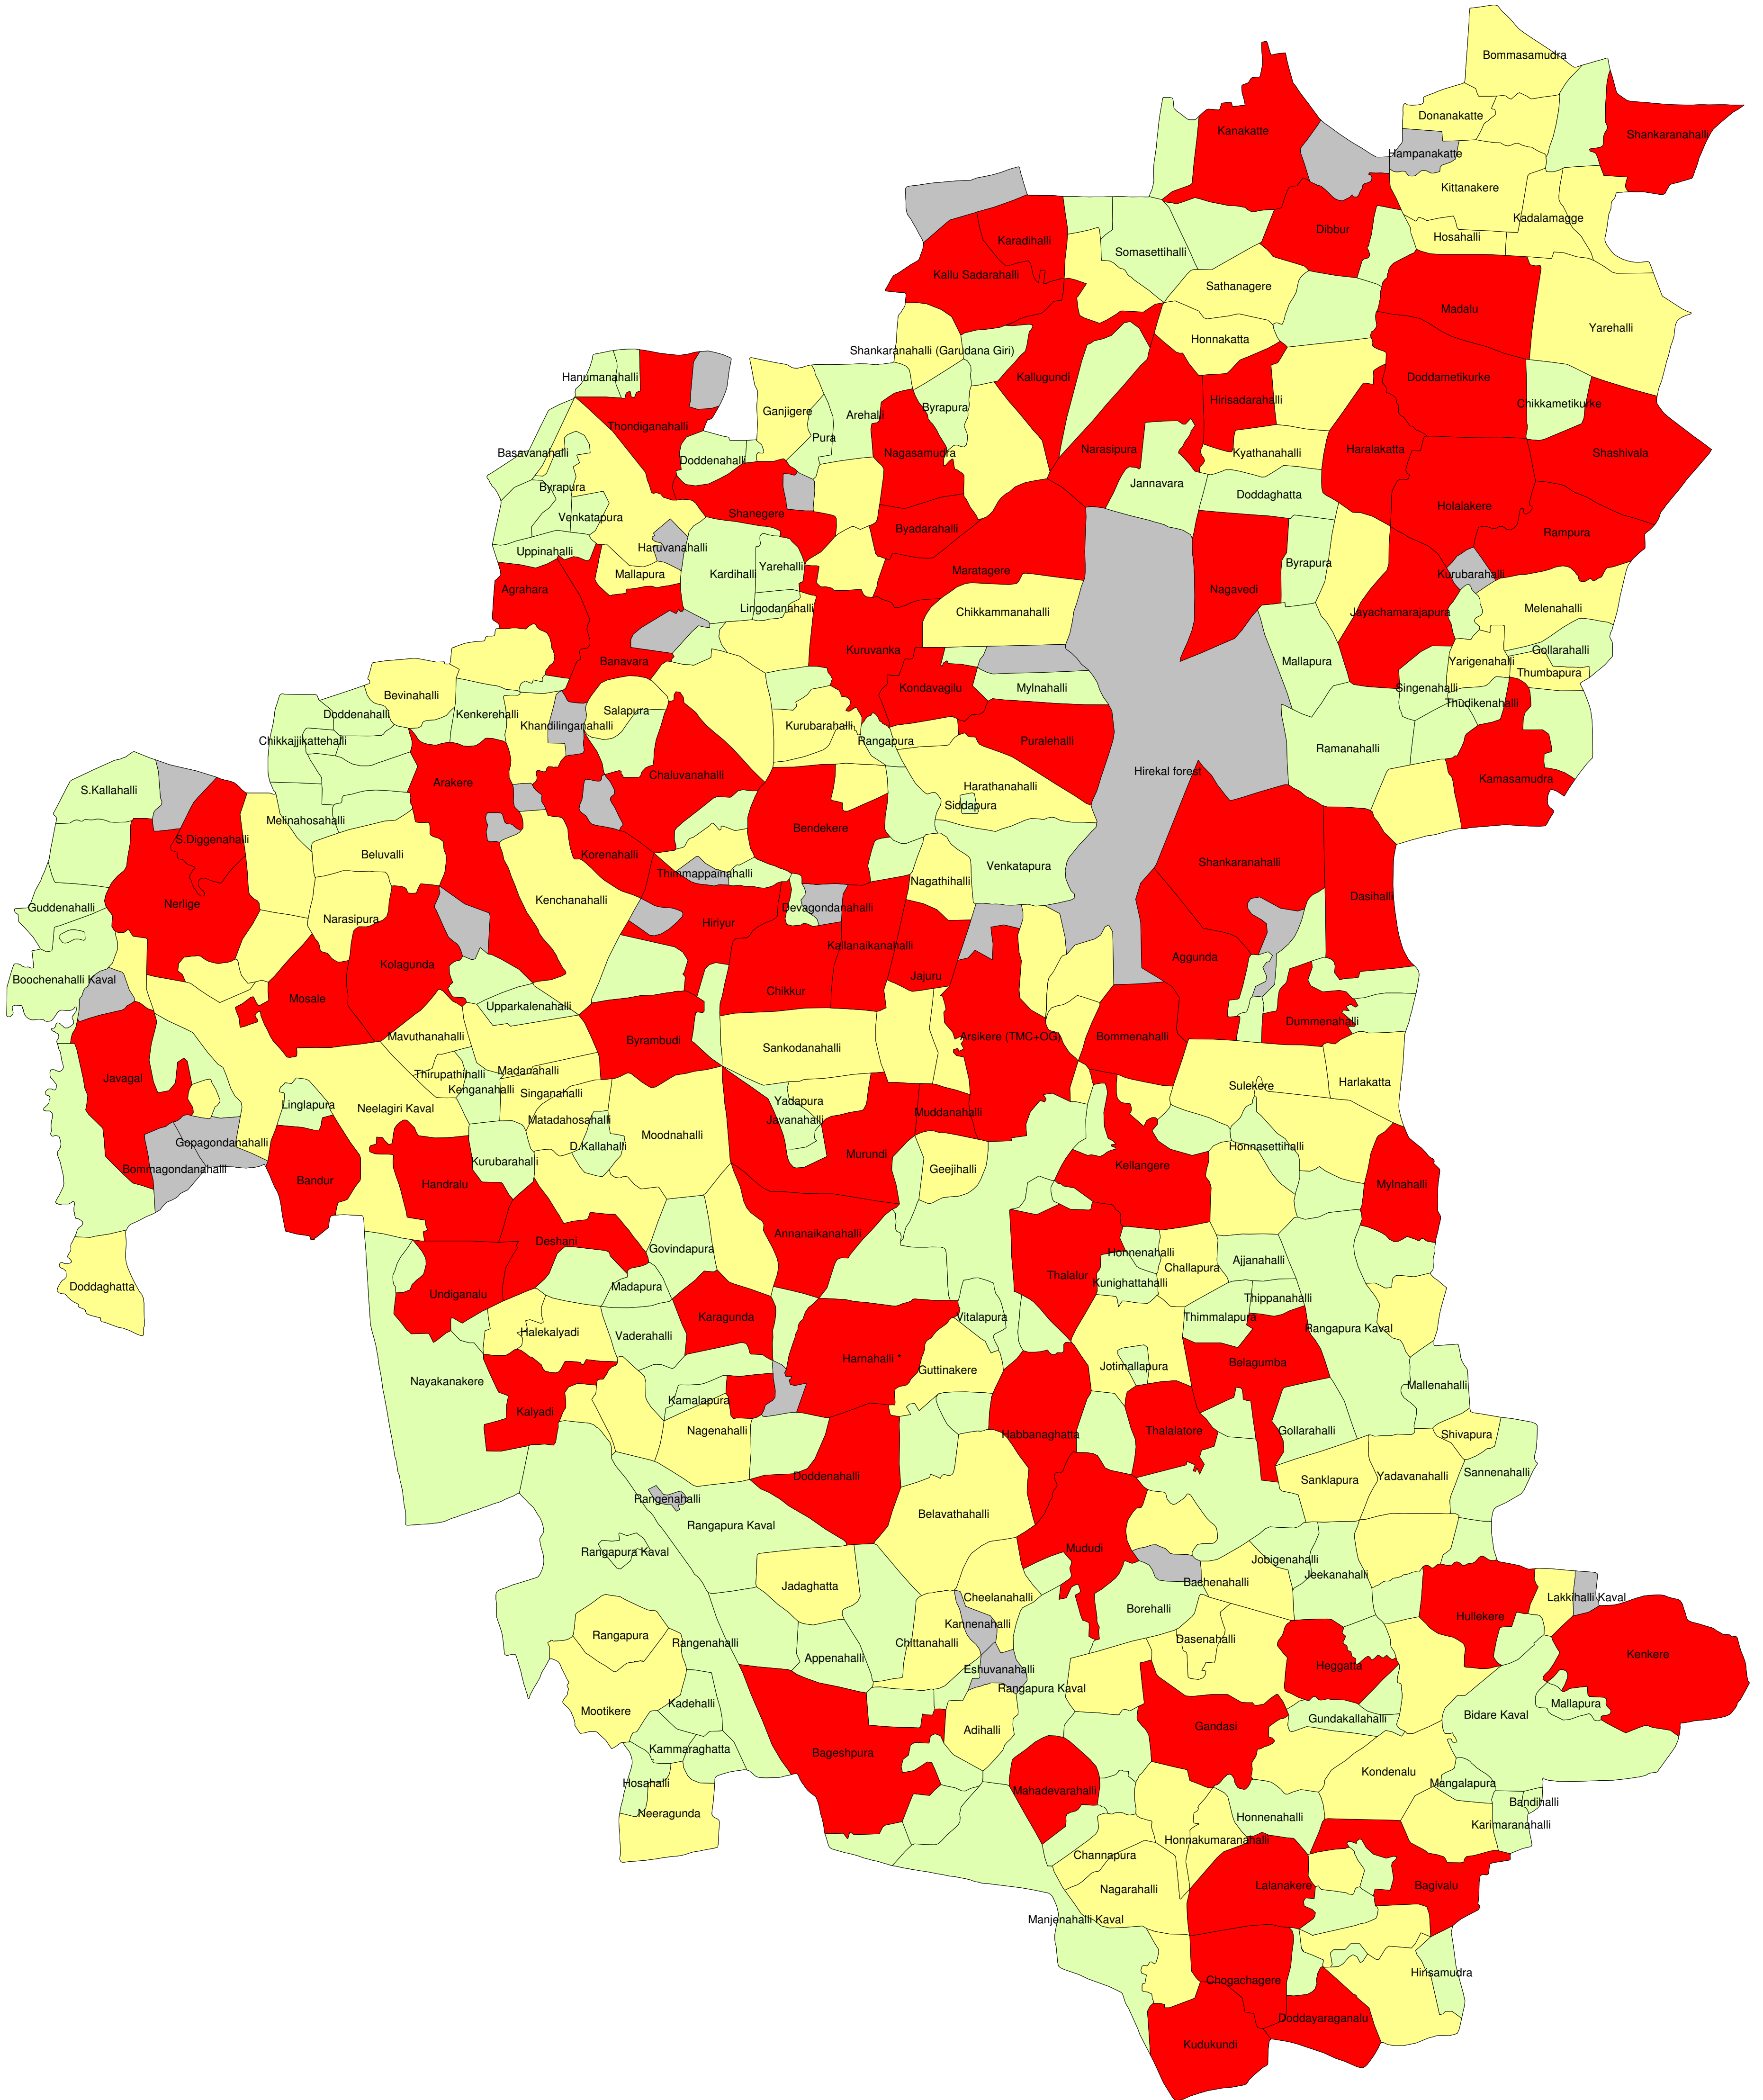

# ARASIKERE TALUK

POPULATION AS PER 2001 CENSUS	
UN INHABITED	(30)
1 TO 500	(156)
500 TO 1,000	(108)
1,000 TO 45,200	(76)