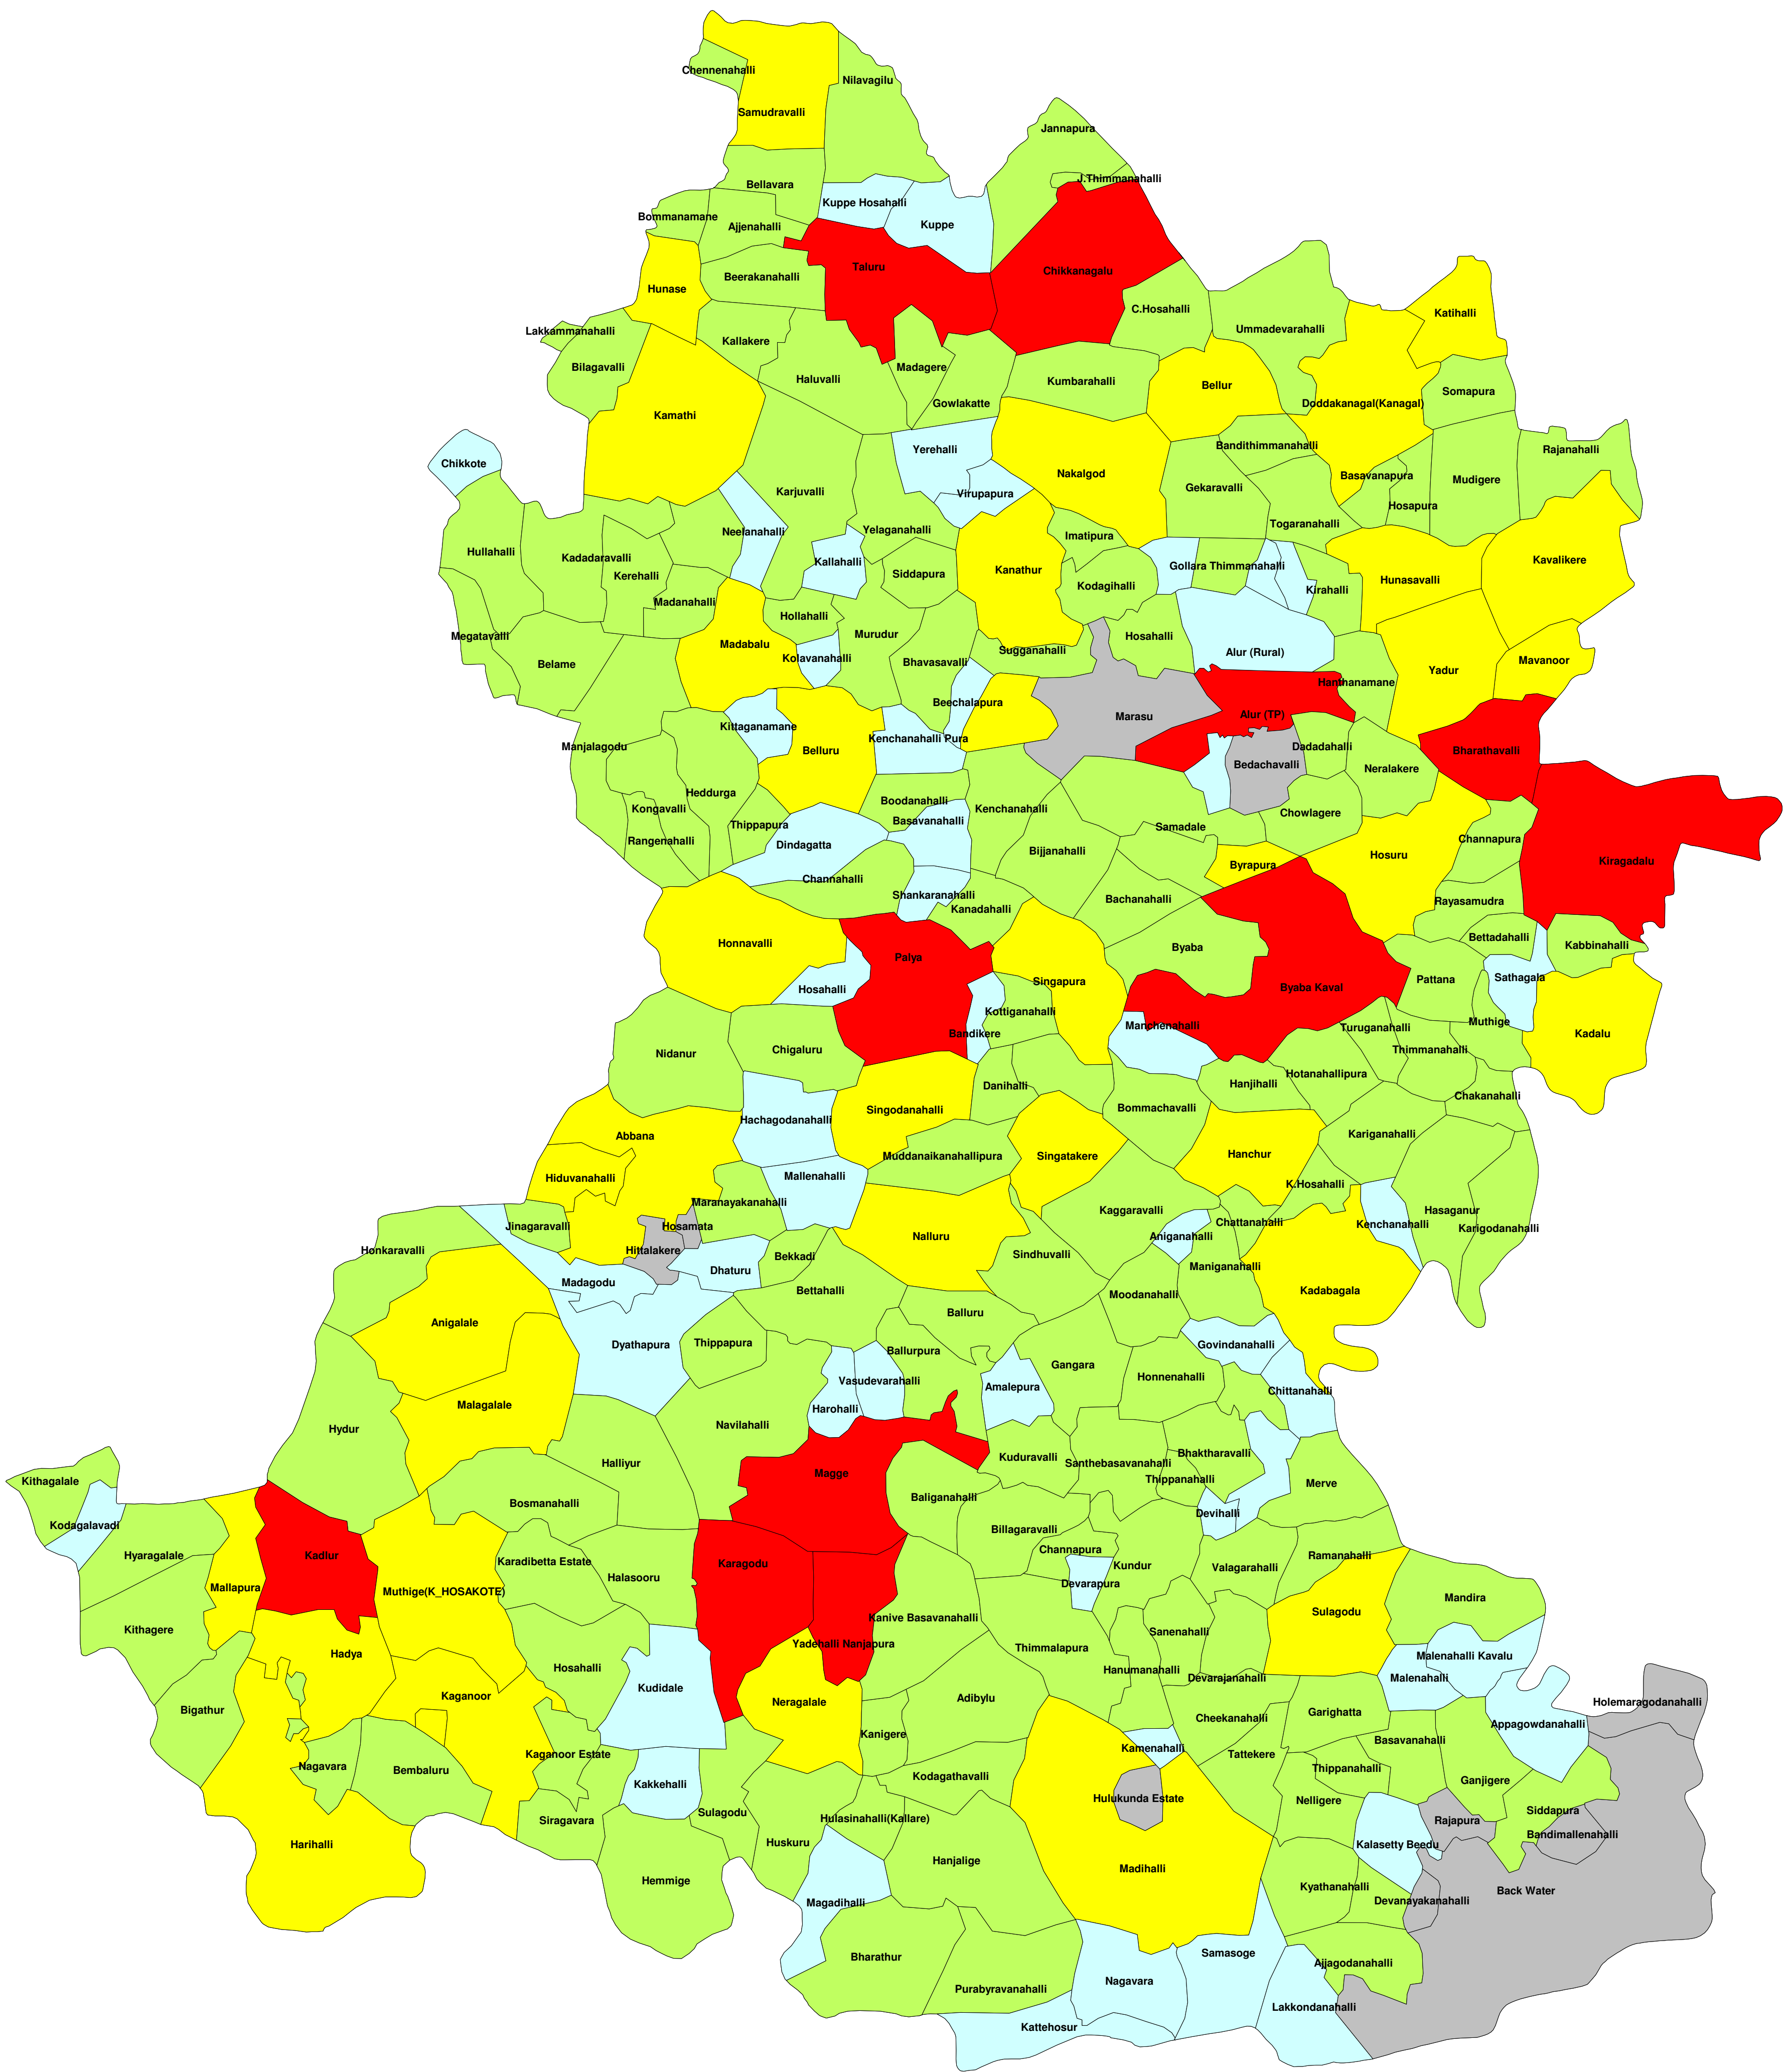

ALUR TALUK

POPULATION AS PER 2001 CENSUS	
UN INHABITED	(10)
1 TO 100	(50)
100 TO 500	(153)
500 TO 1,000	(37)
1,000 TO 6,140	(11)