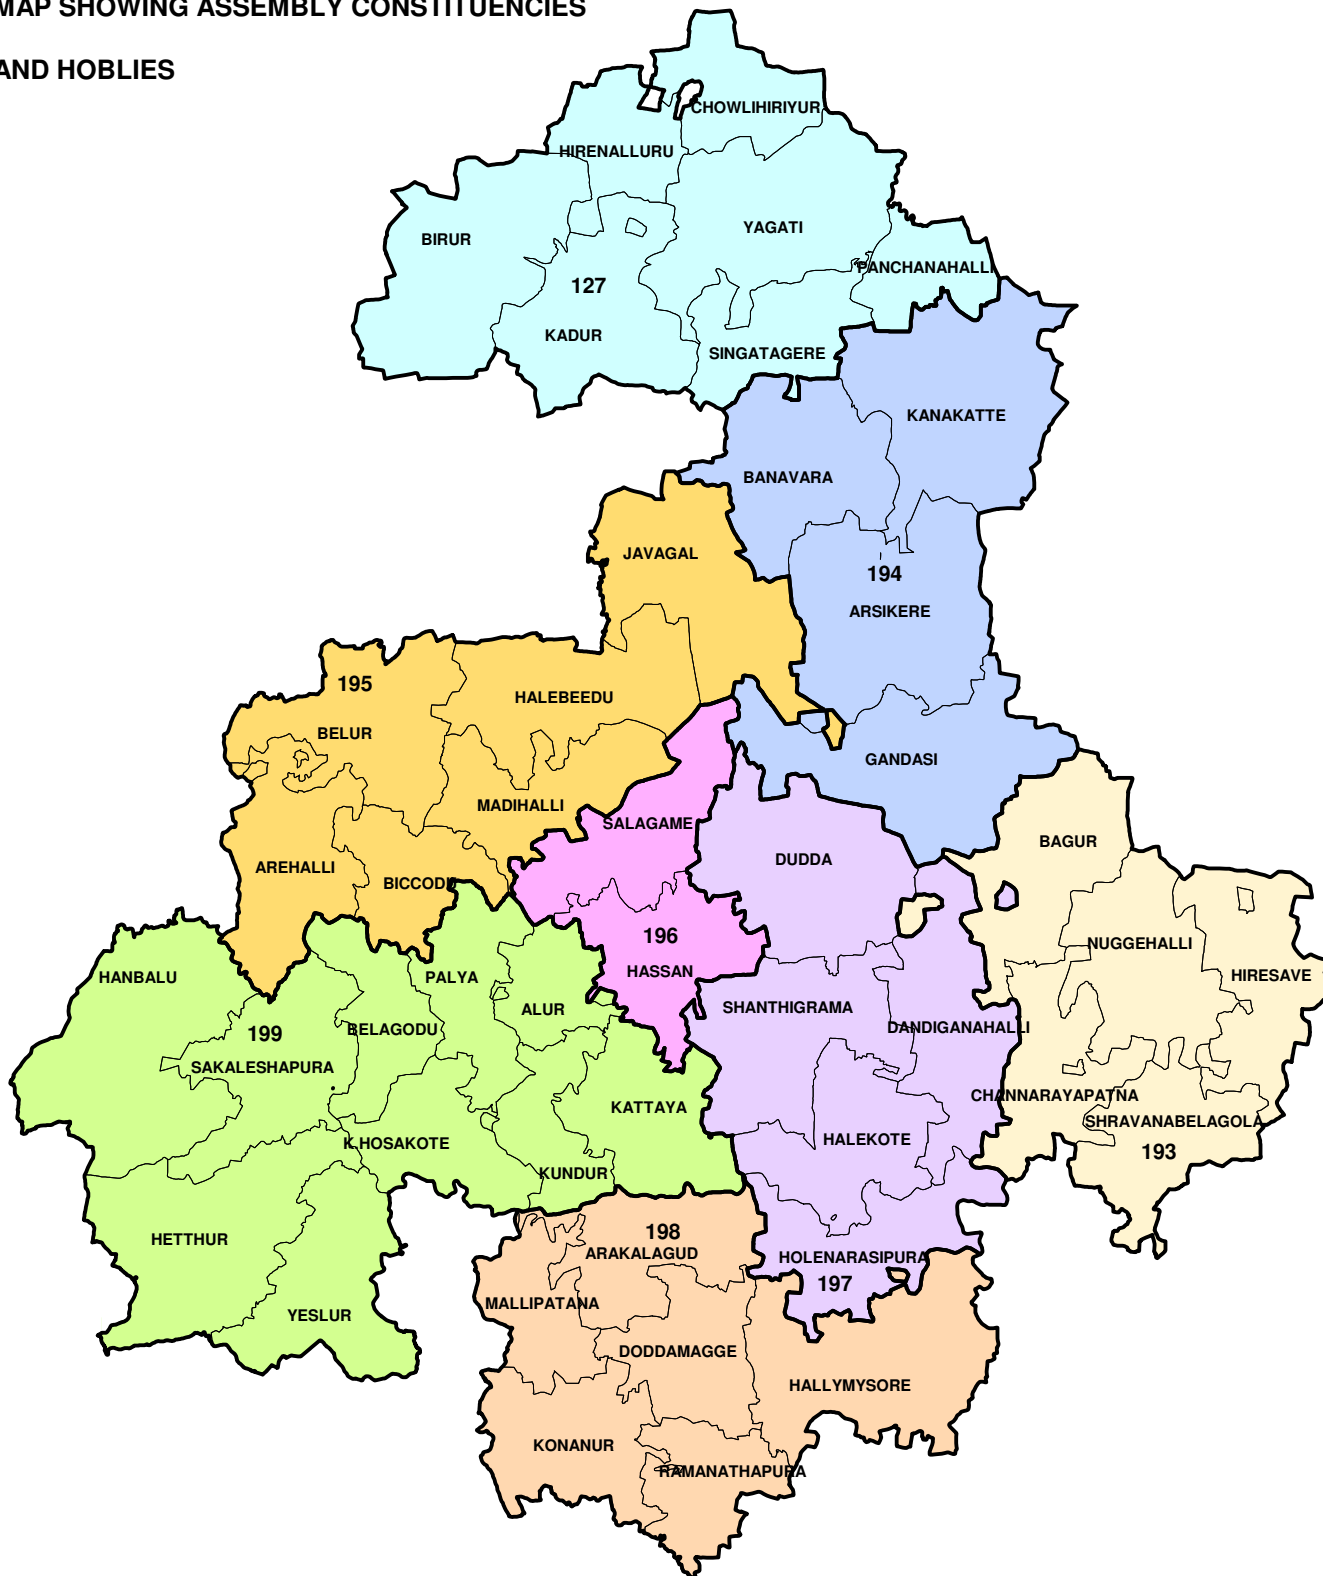

16 HASSAN PARLIAMENTARY CONSTITUENCY

MAP SHOWING ASSEMBLY CONSTITUENCIES

AND HOBLIES

PREPARED AT : NRDMS CENTRE/ZP/HASSAN.