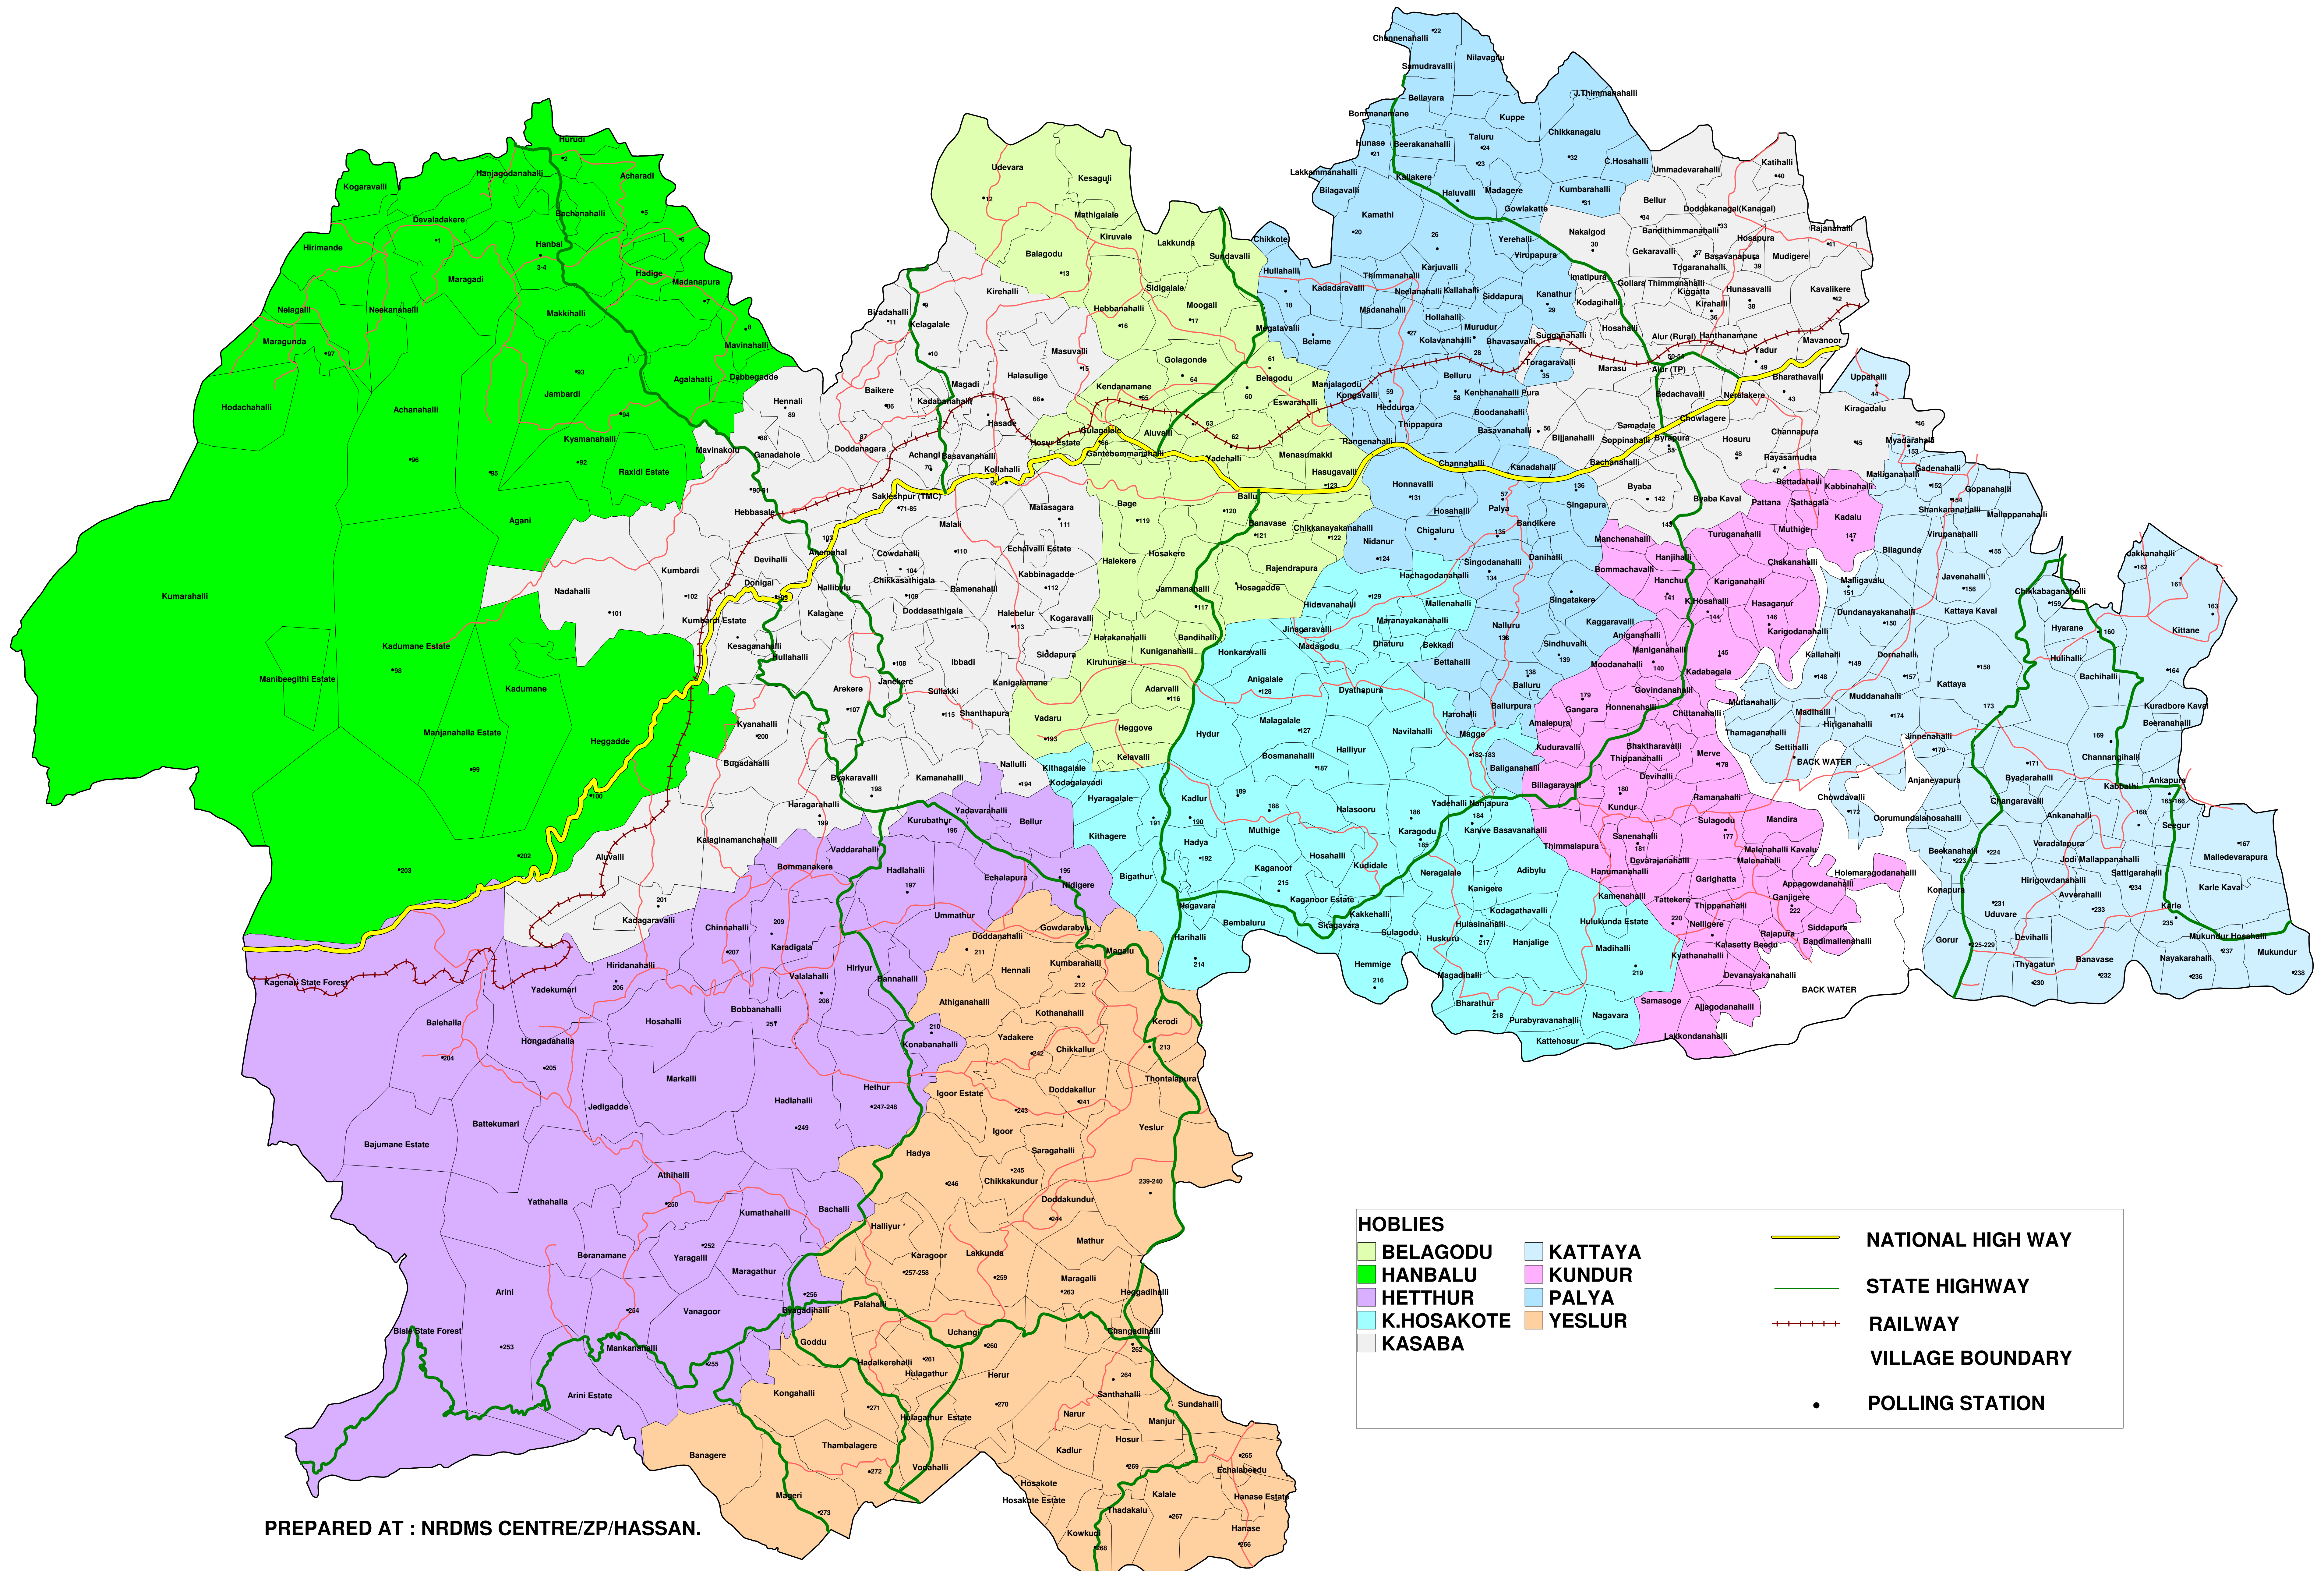

199 SAKALESHAPURA LAC

HOBLIES		NATIONAL HIGH WAY
BELAGODU	KATTAYA	STATE HIGHWAY
HANBALU	KUNDUR	RAILWAY
HETHTHUR	PALYA	VILLAGE BOUNDARY
K.HOSAKOTE	YESLUR	POLLING STATION
KASABA		

PREPARED AT : NRDMS CENTRE/ZP/HASSAN.