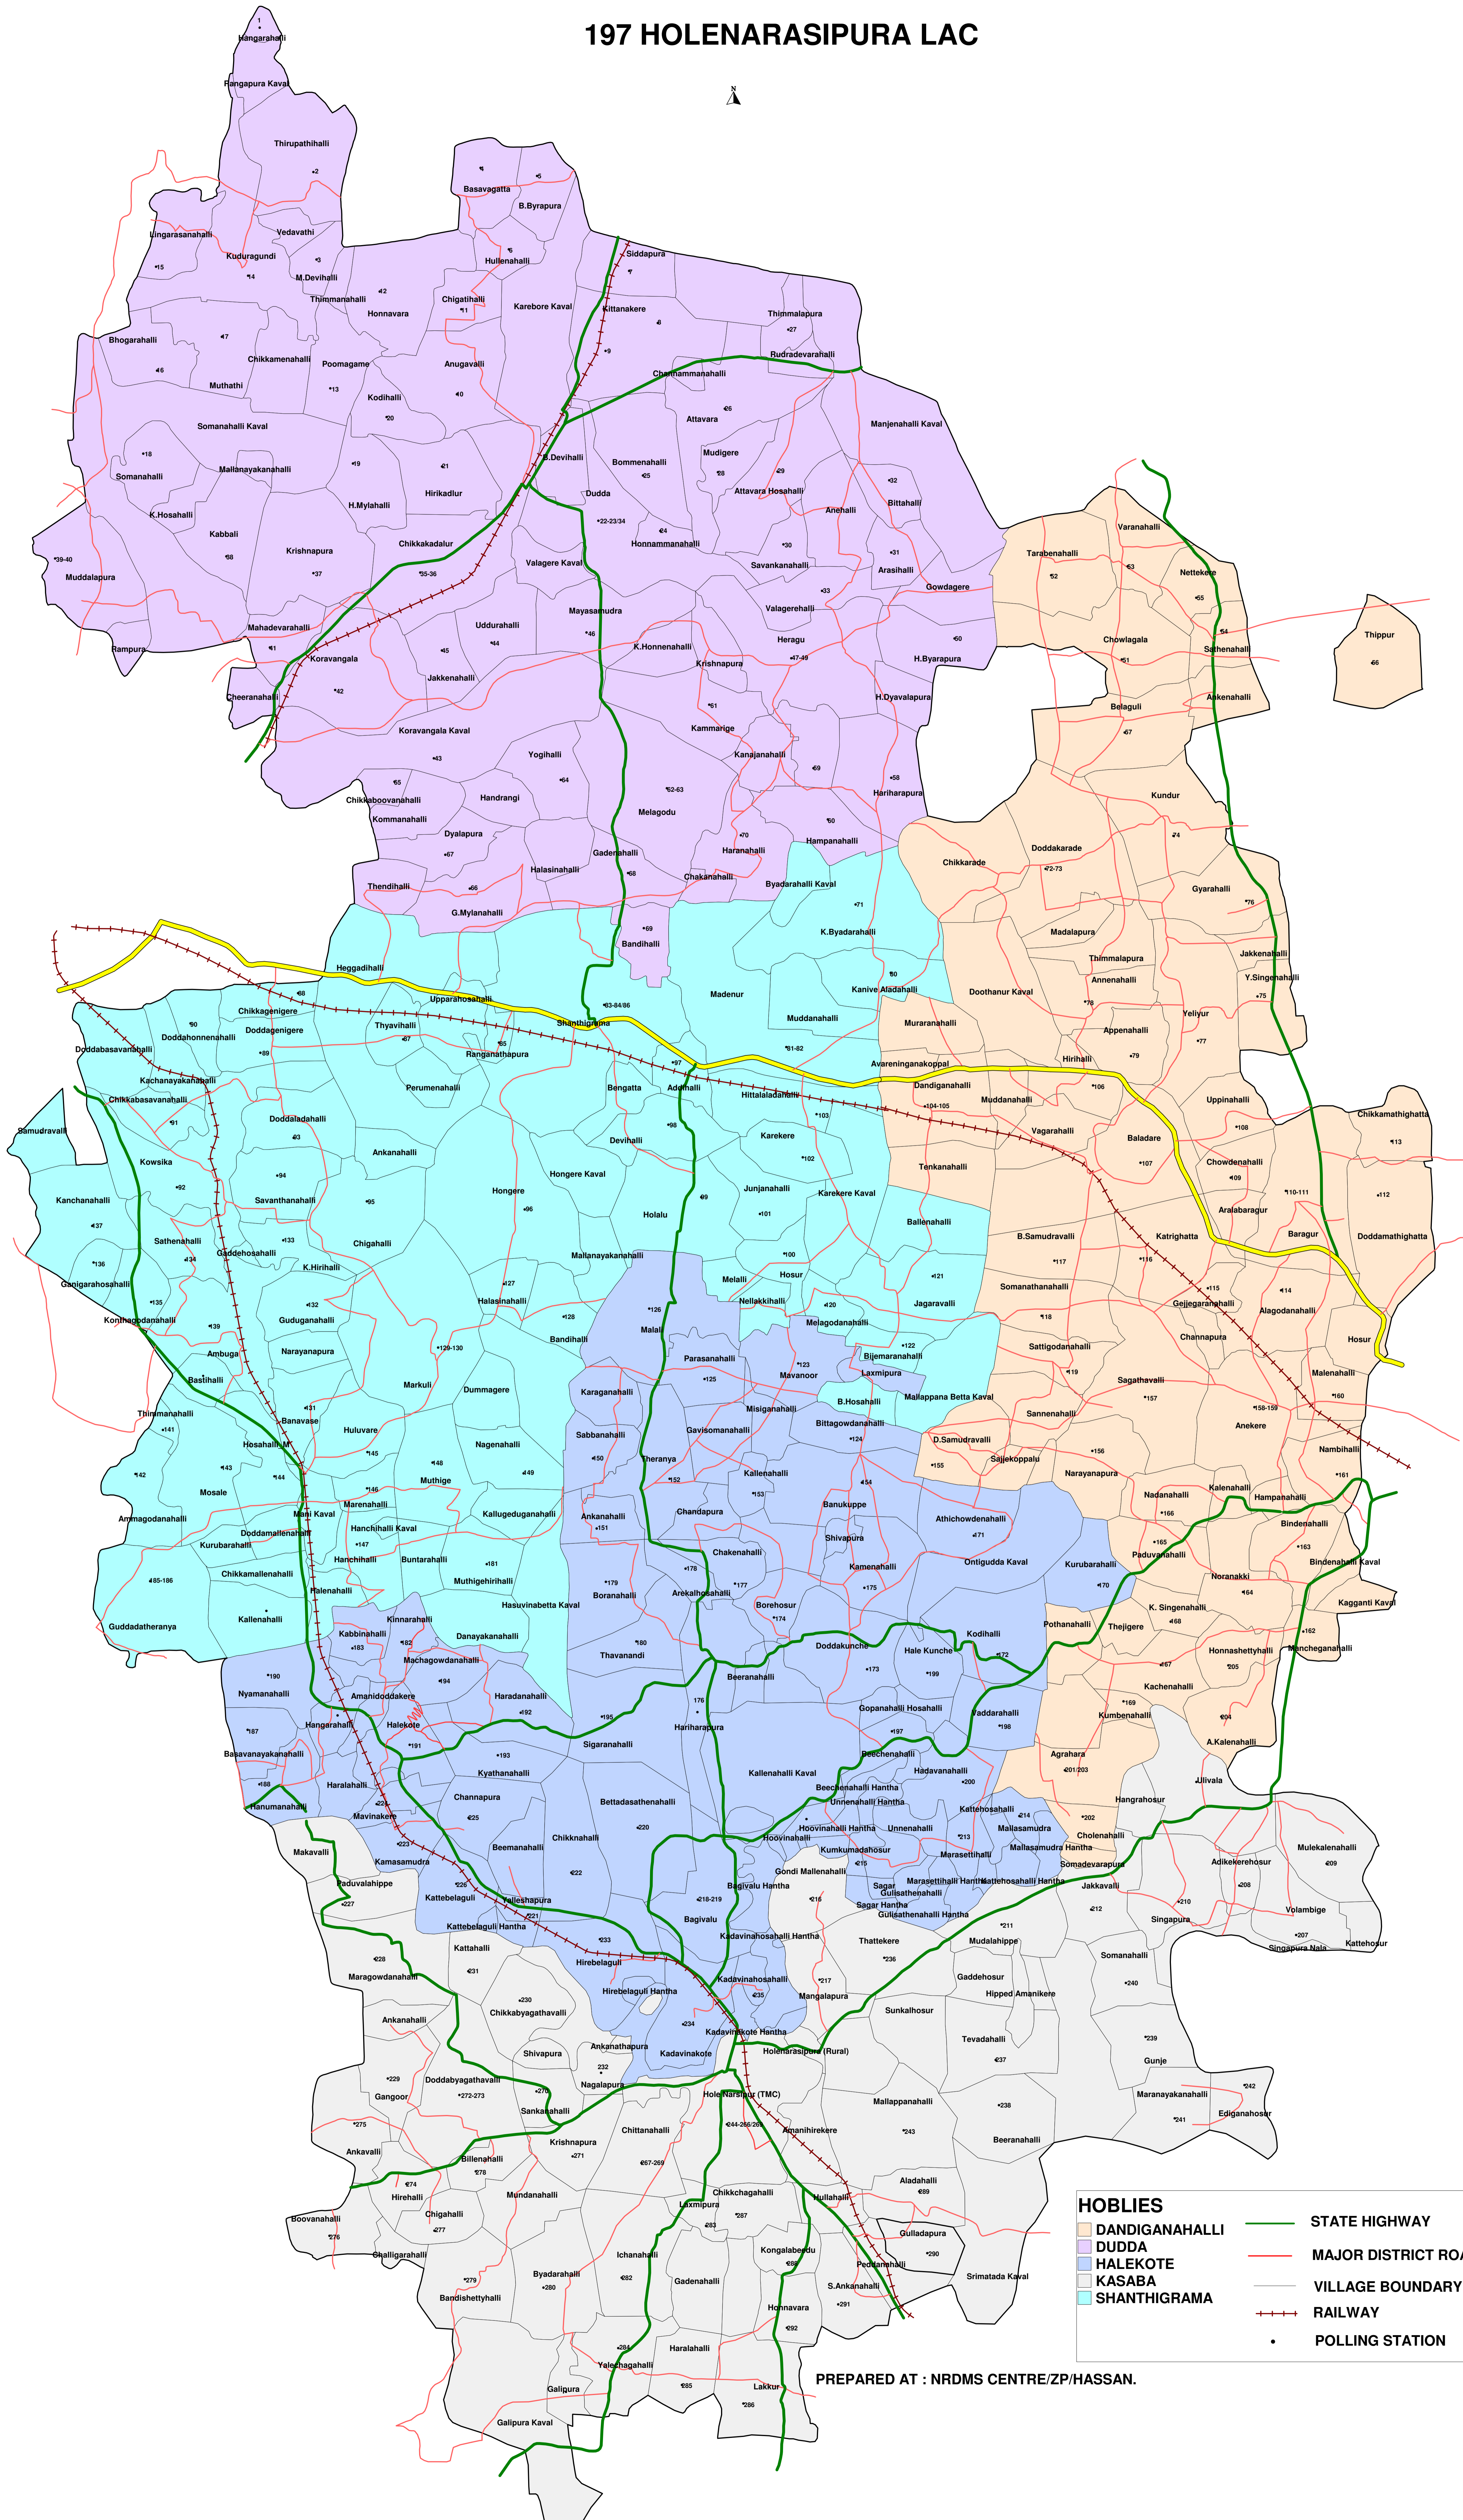

# 197 HOLENARASIPURA LAC

HOBLIES	
<span style="background-color: #FFDAB9; border: 1px solid black; display: inline-block; width: 15px; height: 10px;"></span> DANDIGANAHALLI	<span style="border-bottom: 2px solid green; width: 20px; display: inline-block;"></span> STATE HIGHWAY
<span style="background-color: #9370DB; border: 1px solid black; display: inline-block; width: 15px; height: 10px;"></span> DUDDA	<span style="border-bottom: 2px solid red; width: 20px; display: inline-block;"></span> MAJOR DISTRICT ROAD
<span style="background-color: #6495ED; border: 1px solid black; display: inline-block; width: 15px; height: 10px;"></span> HALEKOTE	<span style="border-bottom: 1px solid grey; width: 20px; display: inline-block;"></span> VILLAGE BOUNDARY
<span style="background-color: #ADD8E6; border: 1px solid black; display: inline-block; width: 15px; height: 10px;"></span> KASABA	<span style="border-bottom: 1px dashed black; width: 20px; display: inline-block;"></span> RAILWAY
<span style="background-color: #87CEEB; border: 1px solid black; display: inline-block; width: 15px; height: 10px;"></span> SHANTHIGRAMMA	<span style="display: inline-block; width: 0; height: 0; border-left: 5px solid transparent; border-right: 5px solid transparent; border-bottom: 8px solid black;"></span> POLLING STATION

PREPARED AT : NRDMs CENTRE/ZP/HASSAN.