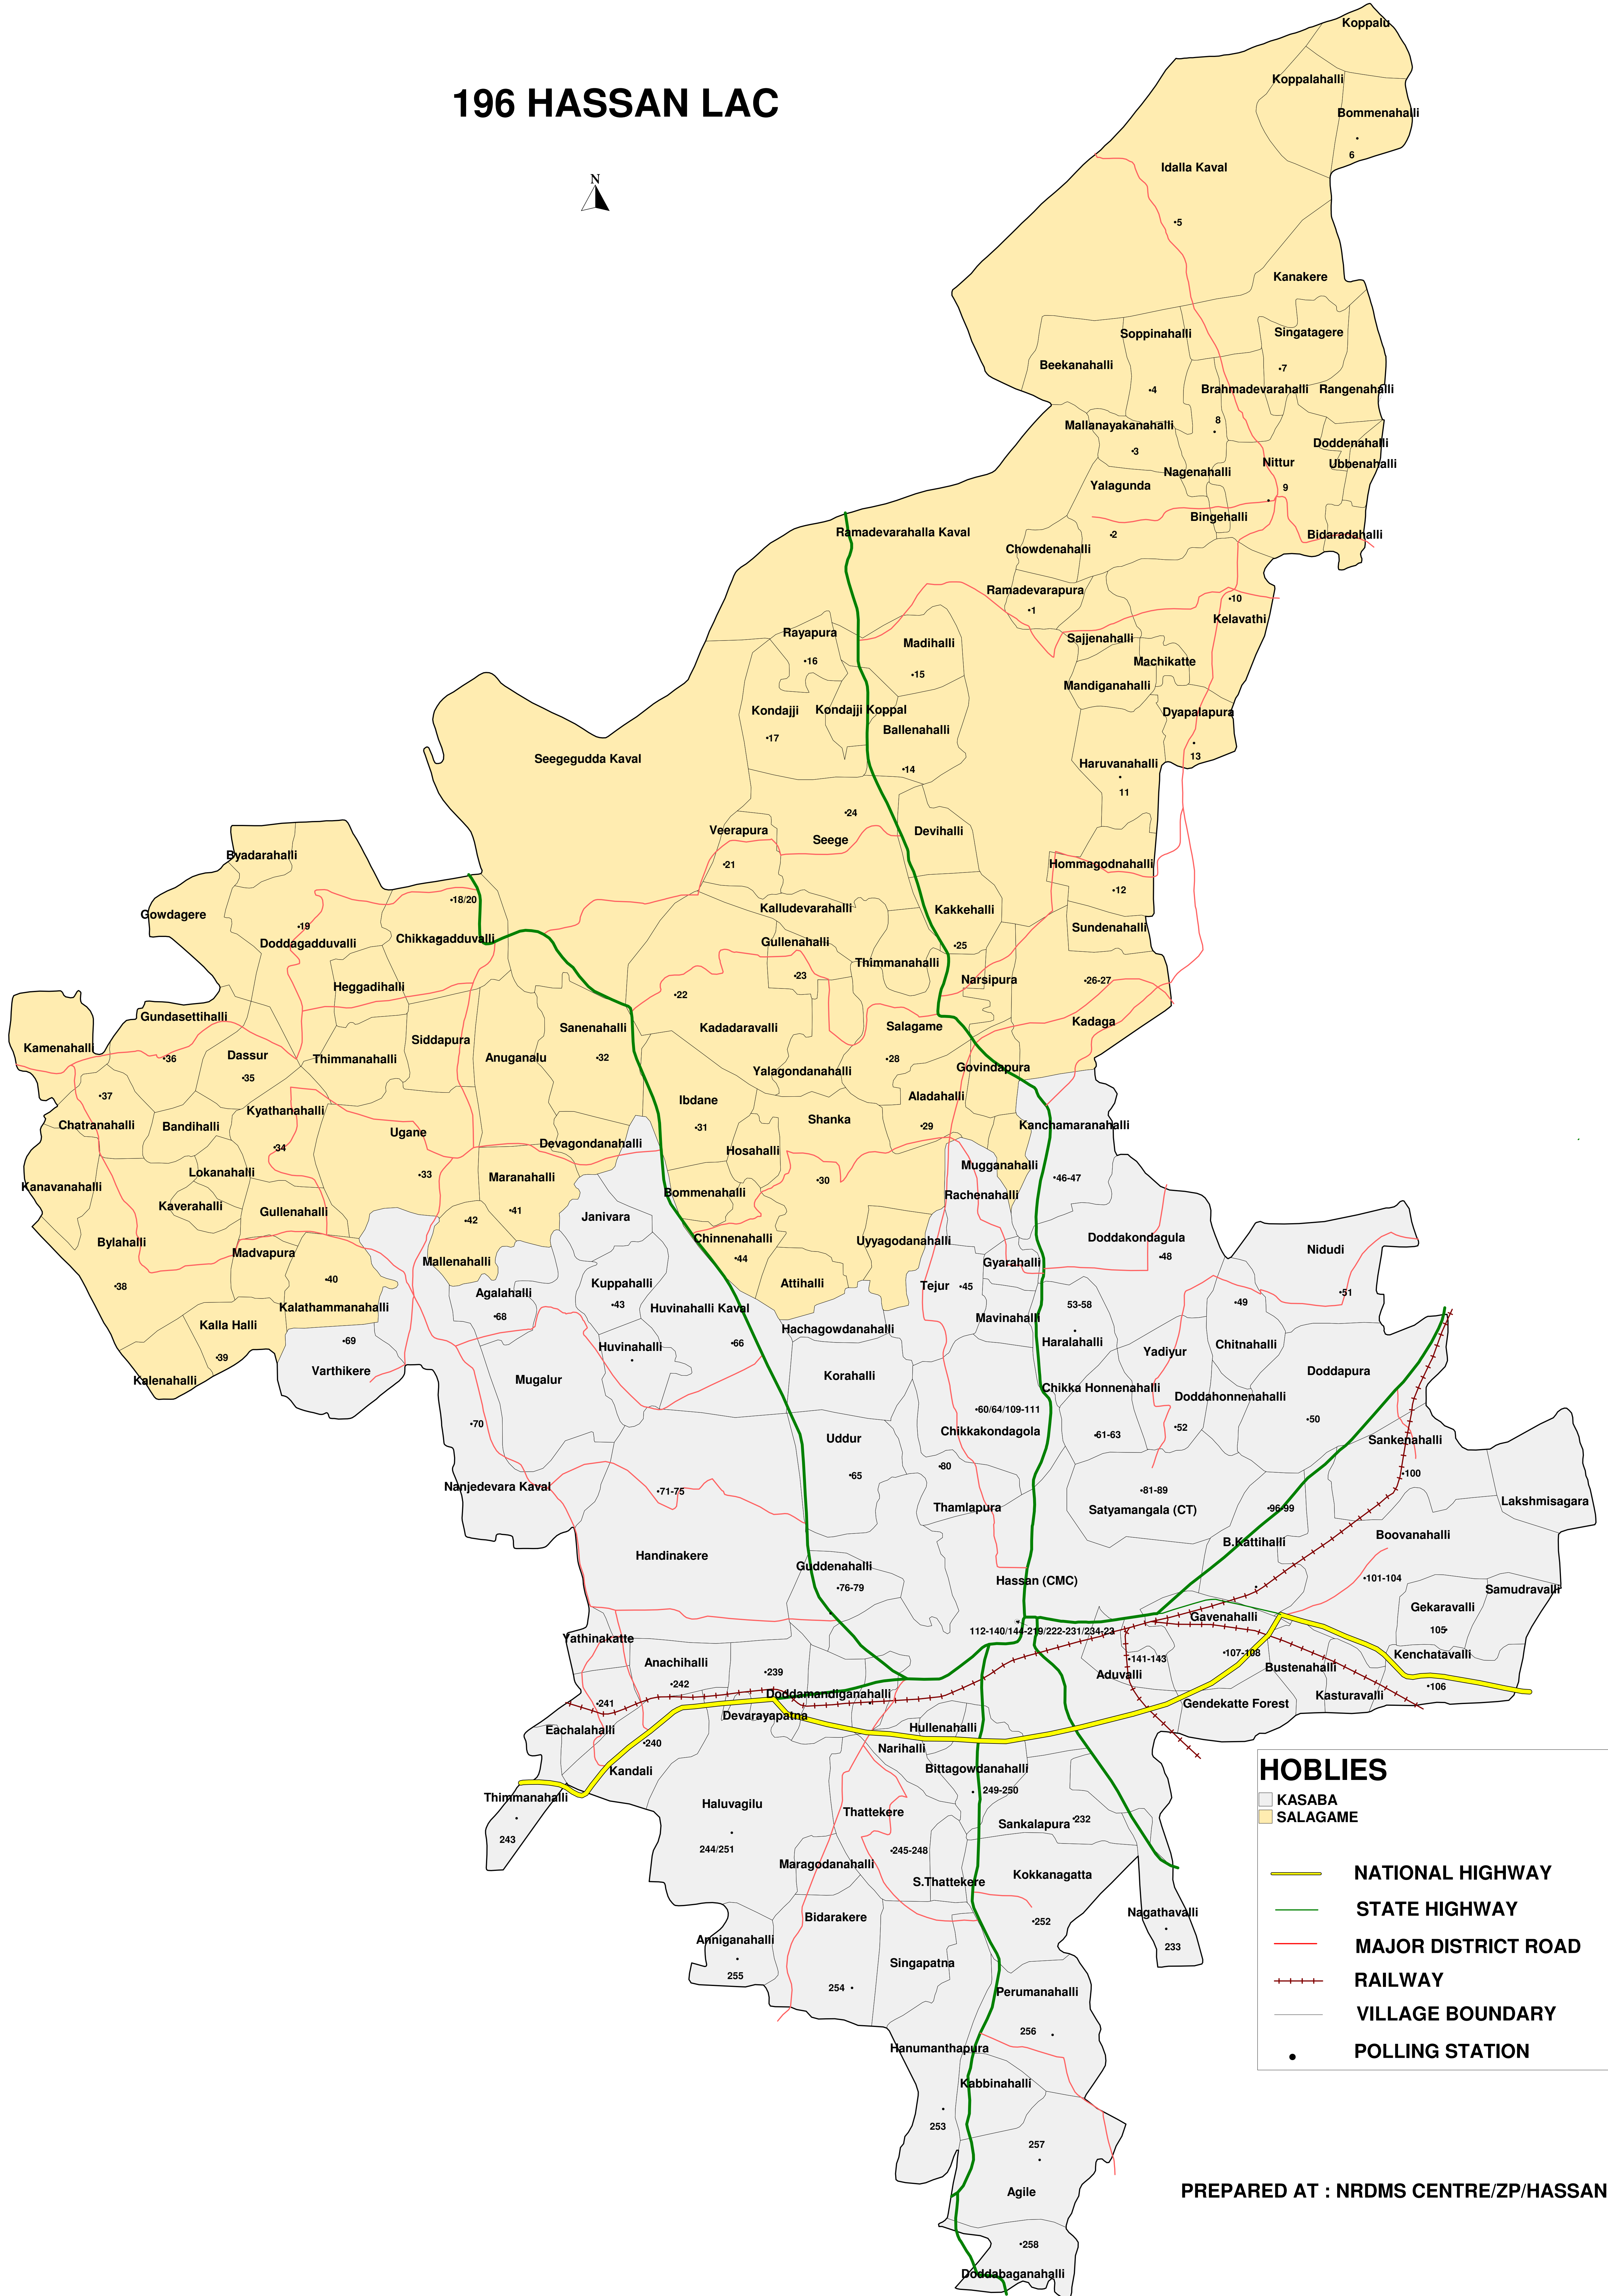

196 HASSAN LAC

HOBLIES

- KASABA
- SALAGEME
- NATIONAL HIGHWAY
- STATE HIGHWAY
- MAJOR DISTRICT ROAD
- - - RAILWAY
- VILLAGE BOUNDARY
- POLLING STATION

PREPARED AT : NRDMS CENTRE/ZP/HASSAN.