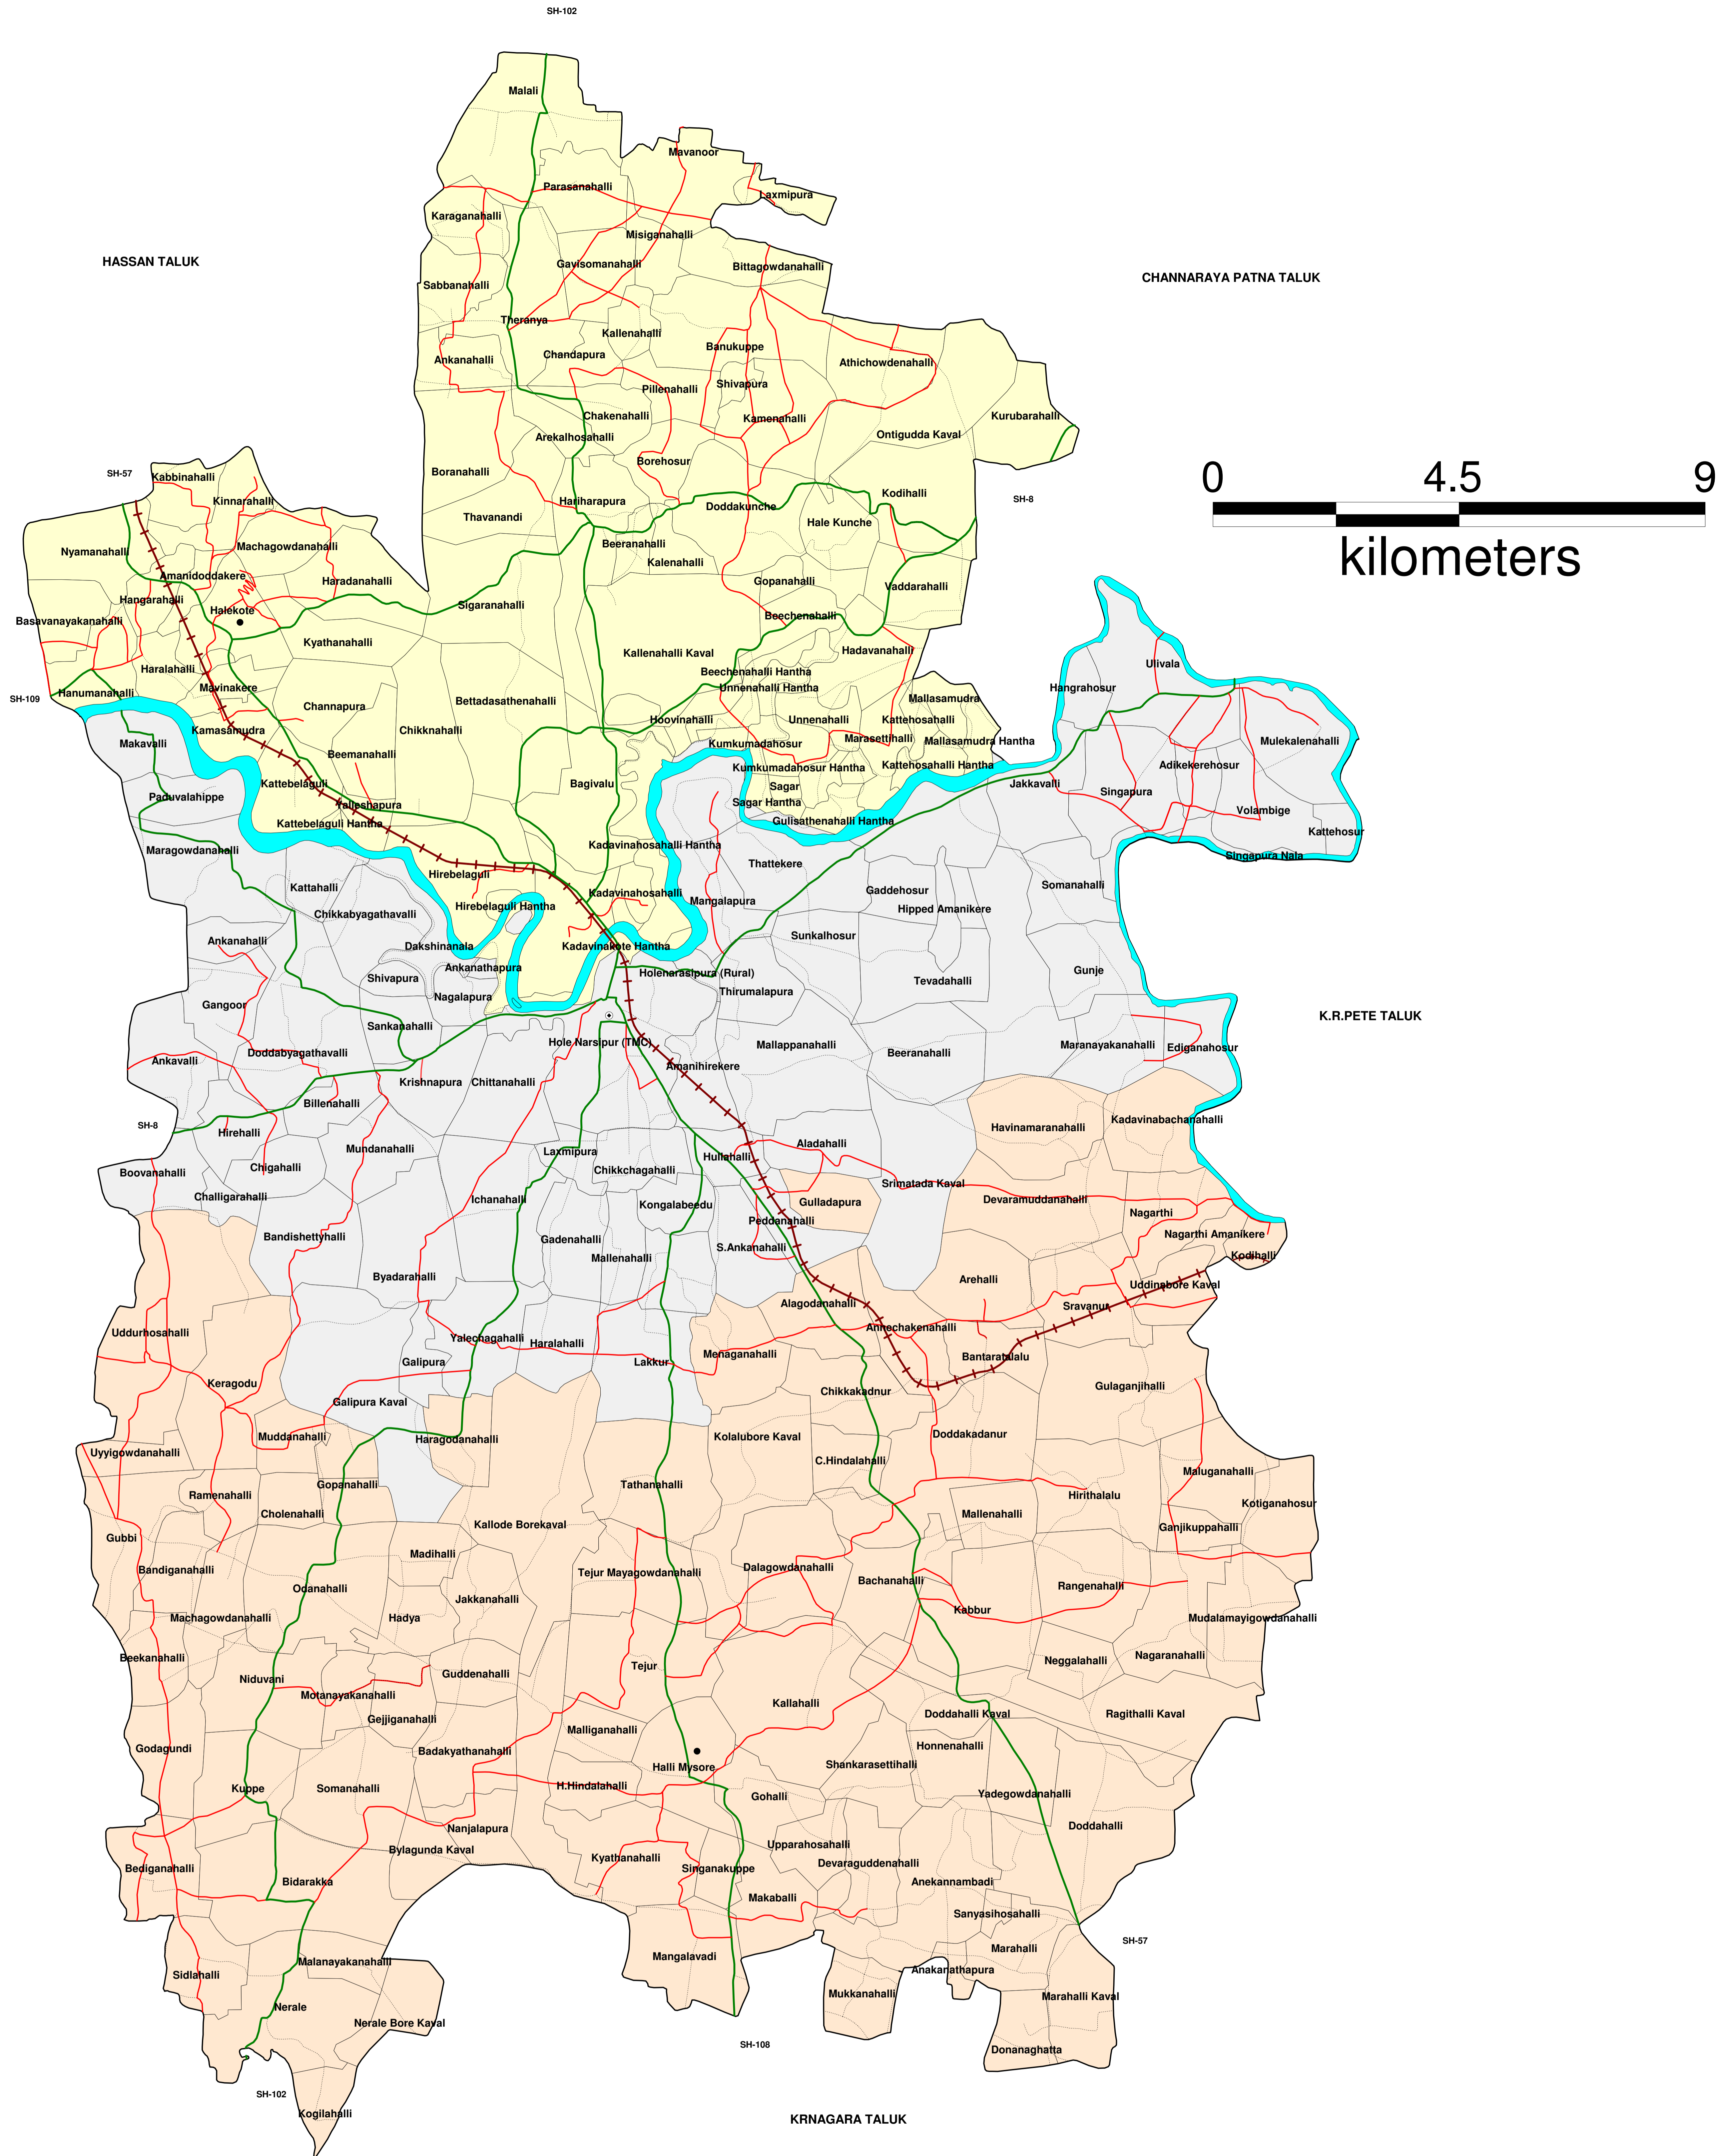

HOLENARASIPURA TALUK

HOBLIES	
	HALEKOTE
	HALLYMYSORE
	KASABA
	RIVER
	STATE HIGHWAY
	MAJOR DISTRICT ROAD
	VILLAGE ROAD
	RAILWAY
	TALUK HORS
	HOBLI HORS

PREPARED AT : NR.DMS CENTRE/ZP/HASSAN.