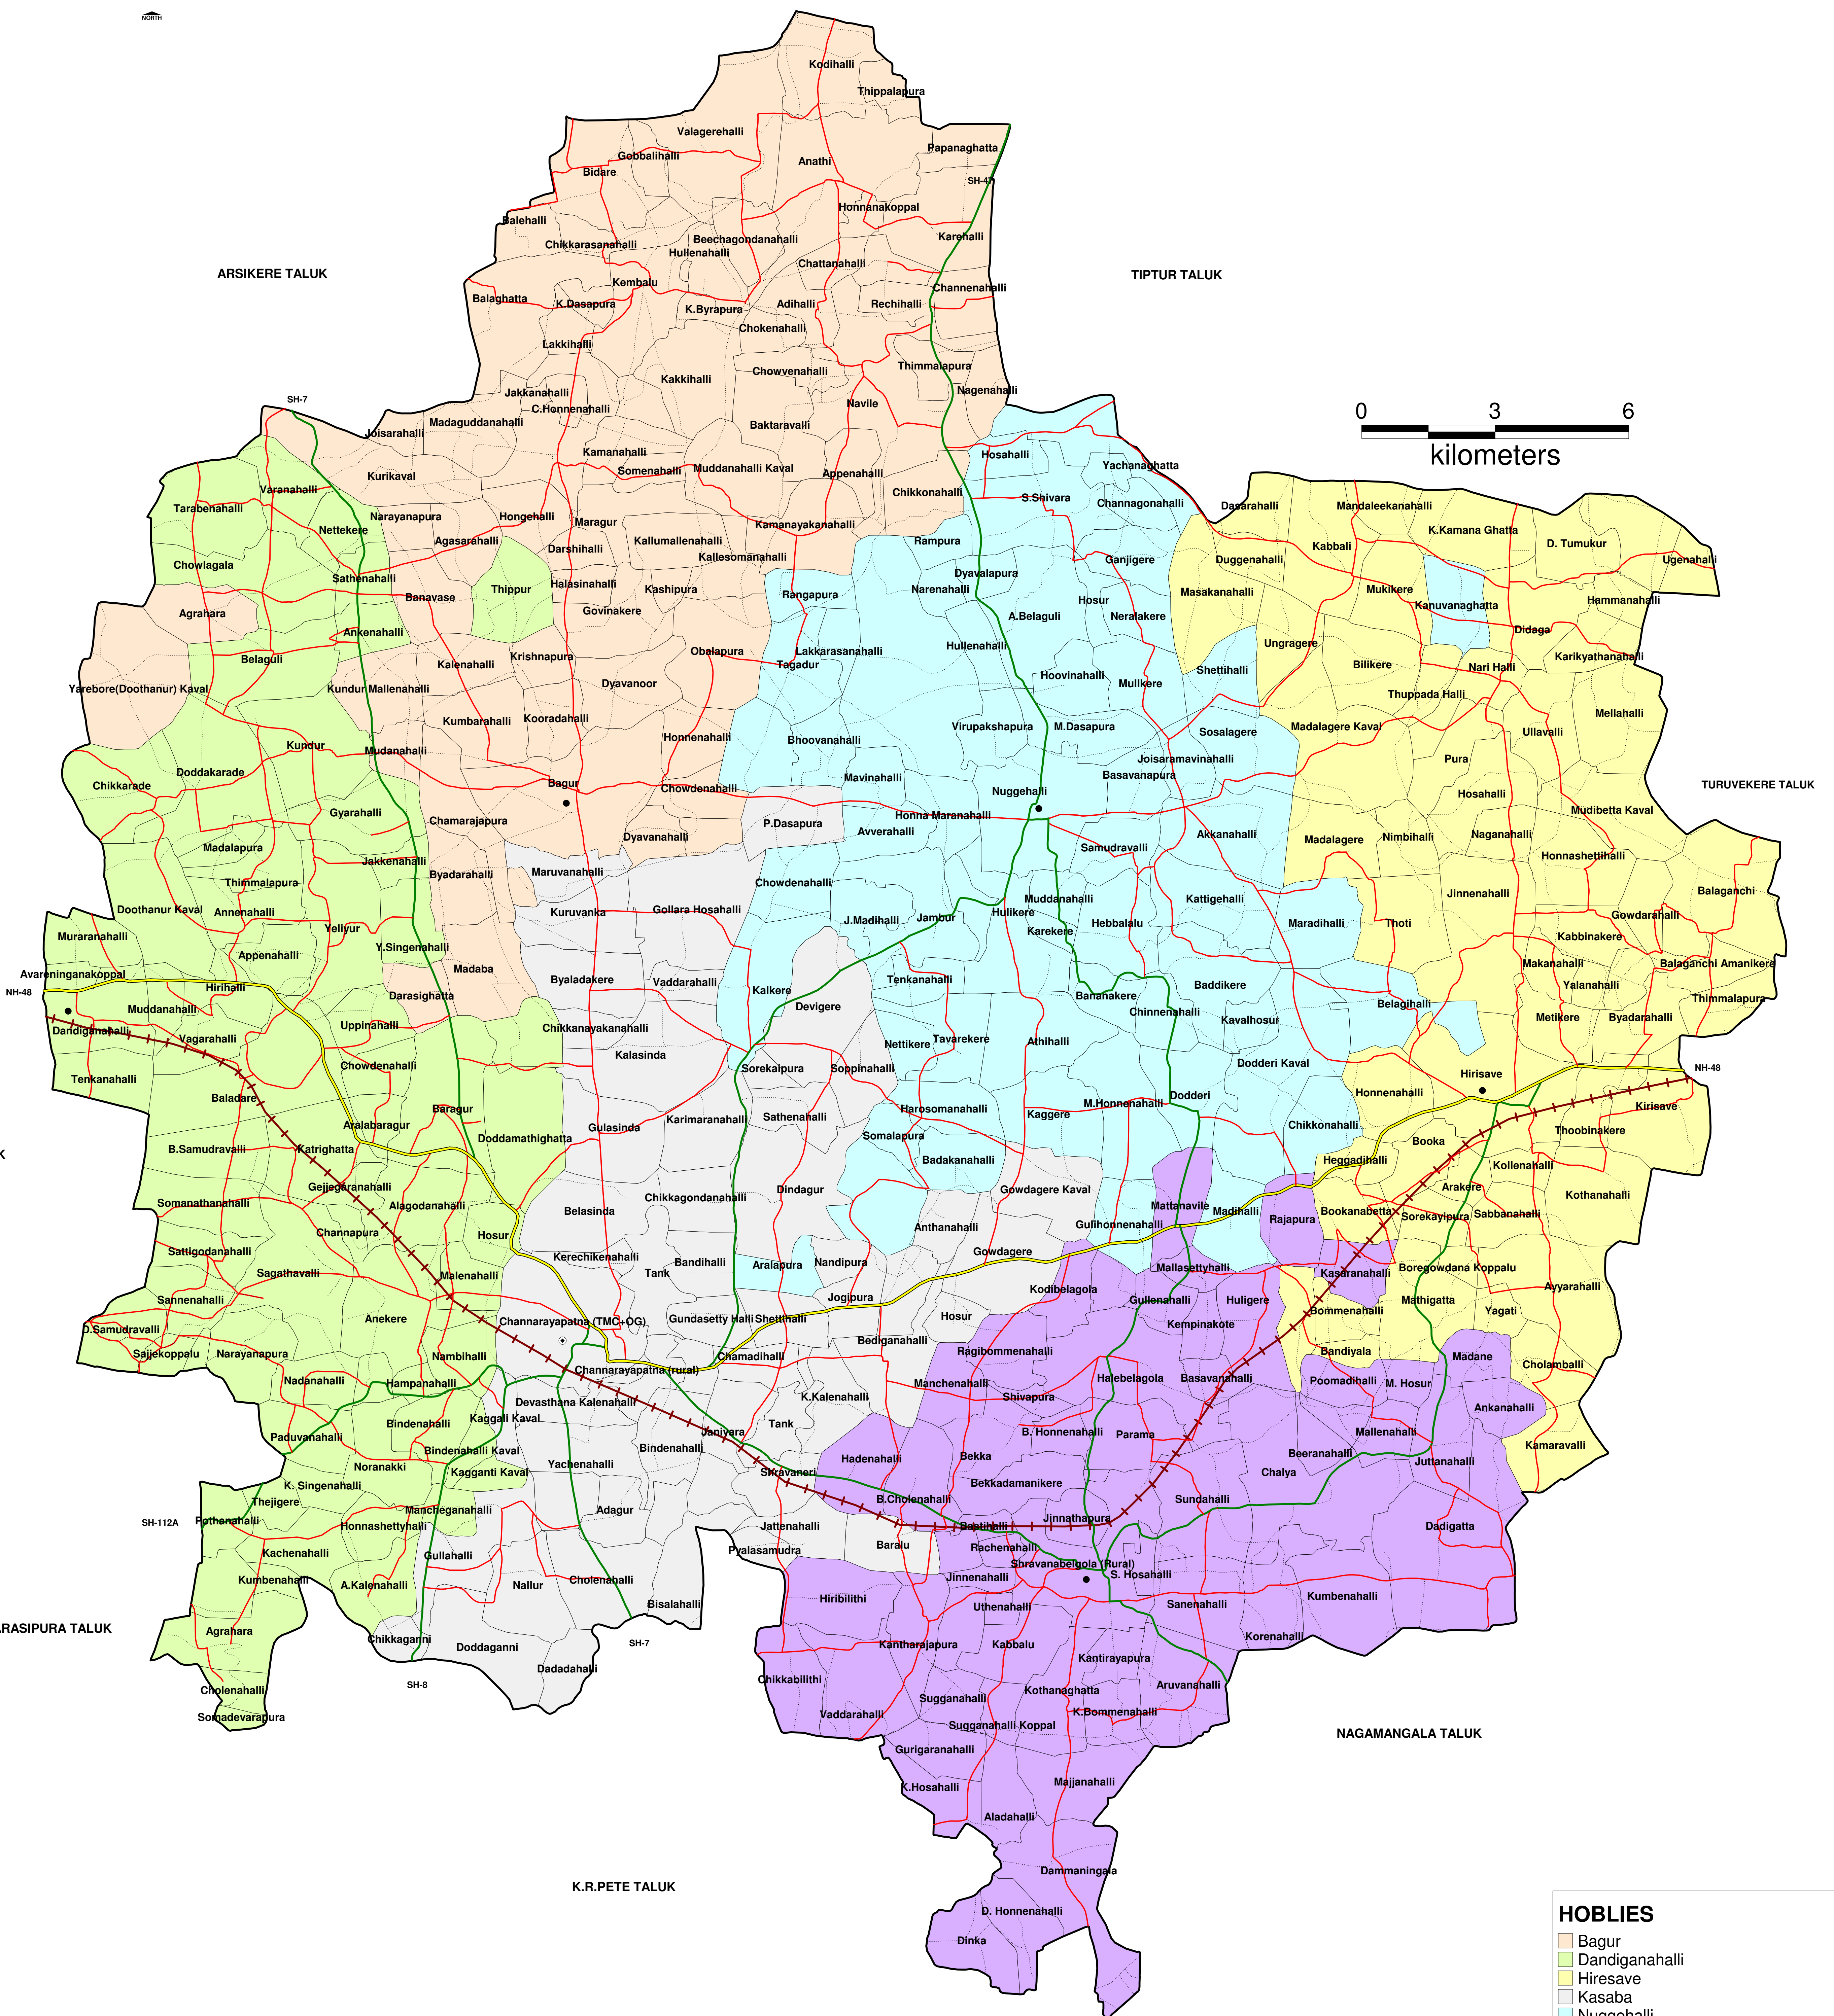

CHANNARAYAPATNA TALUK

HOBLIES	
	Bagur
	Dandiganahalli
	Hiresave
	Kasaba
	Nuggehally
	Shrivaniabelagola
	NATIONAL HIGH WAY
	STATE HIGH WAY
	MAJOR DISTRICT ROAD
	VILLAGE ROAD
	RAILWAY
	TALUK HQRS
	HOBLI HQRS

PREPARED AT: NRDMS CENTRE/ZP/HASSAN.