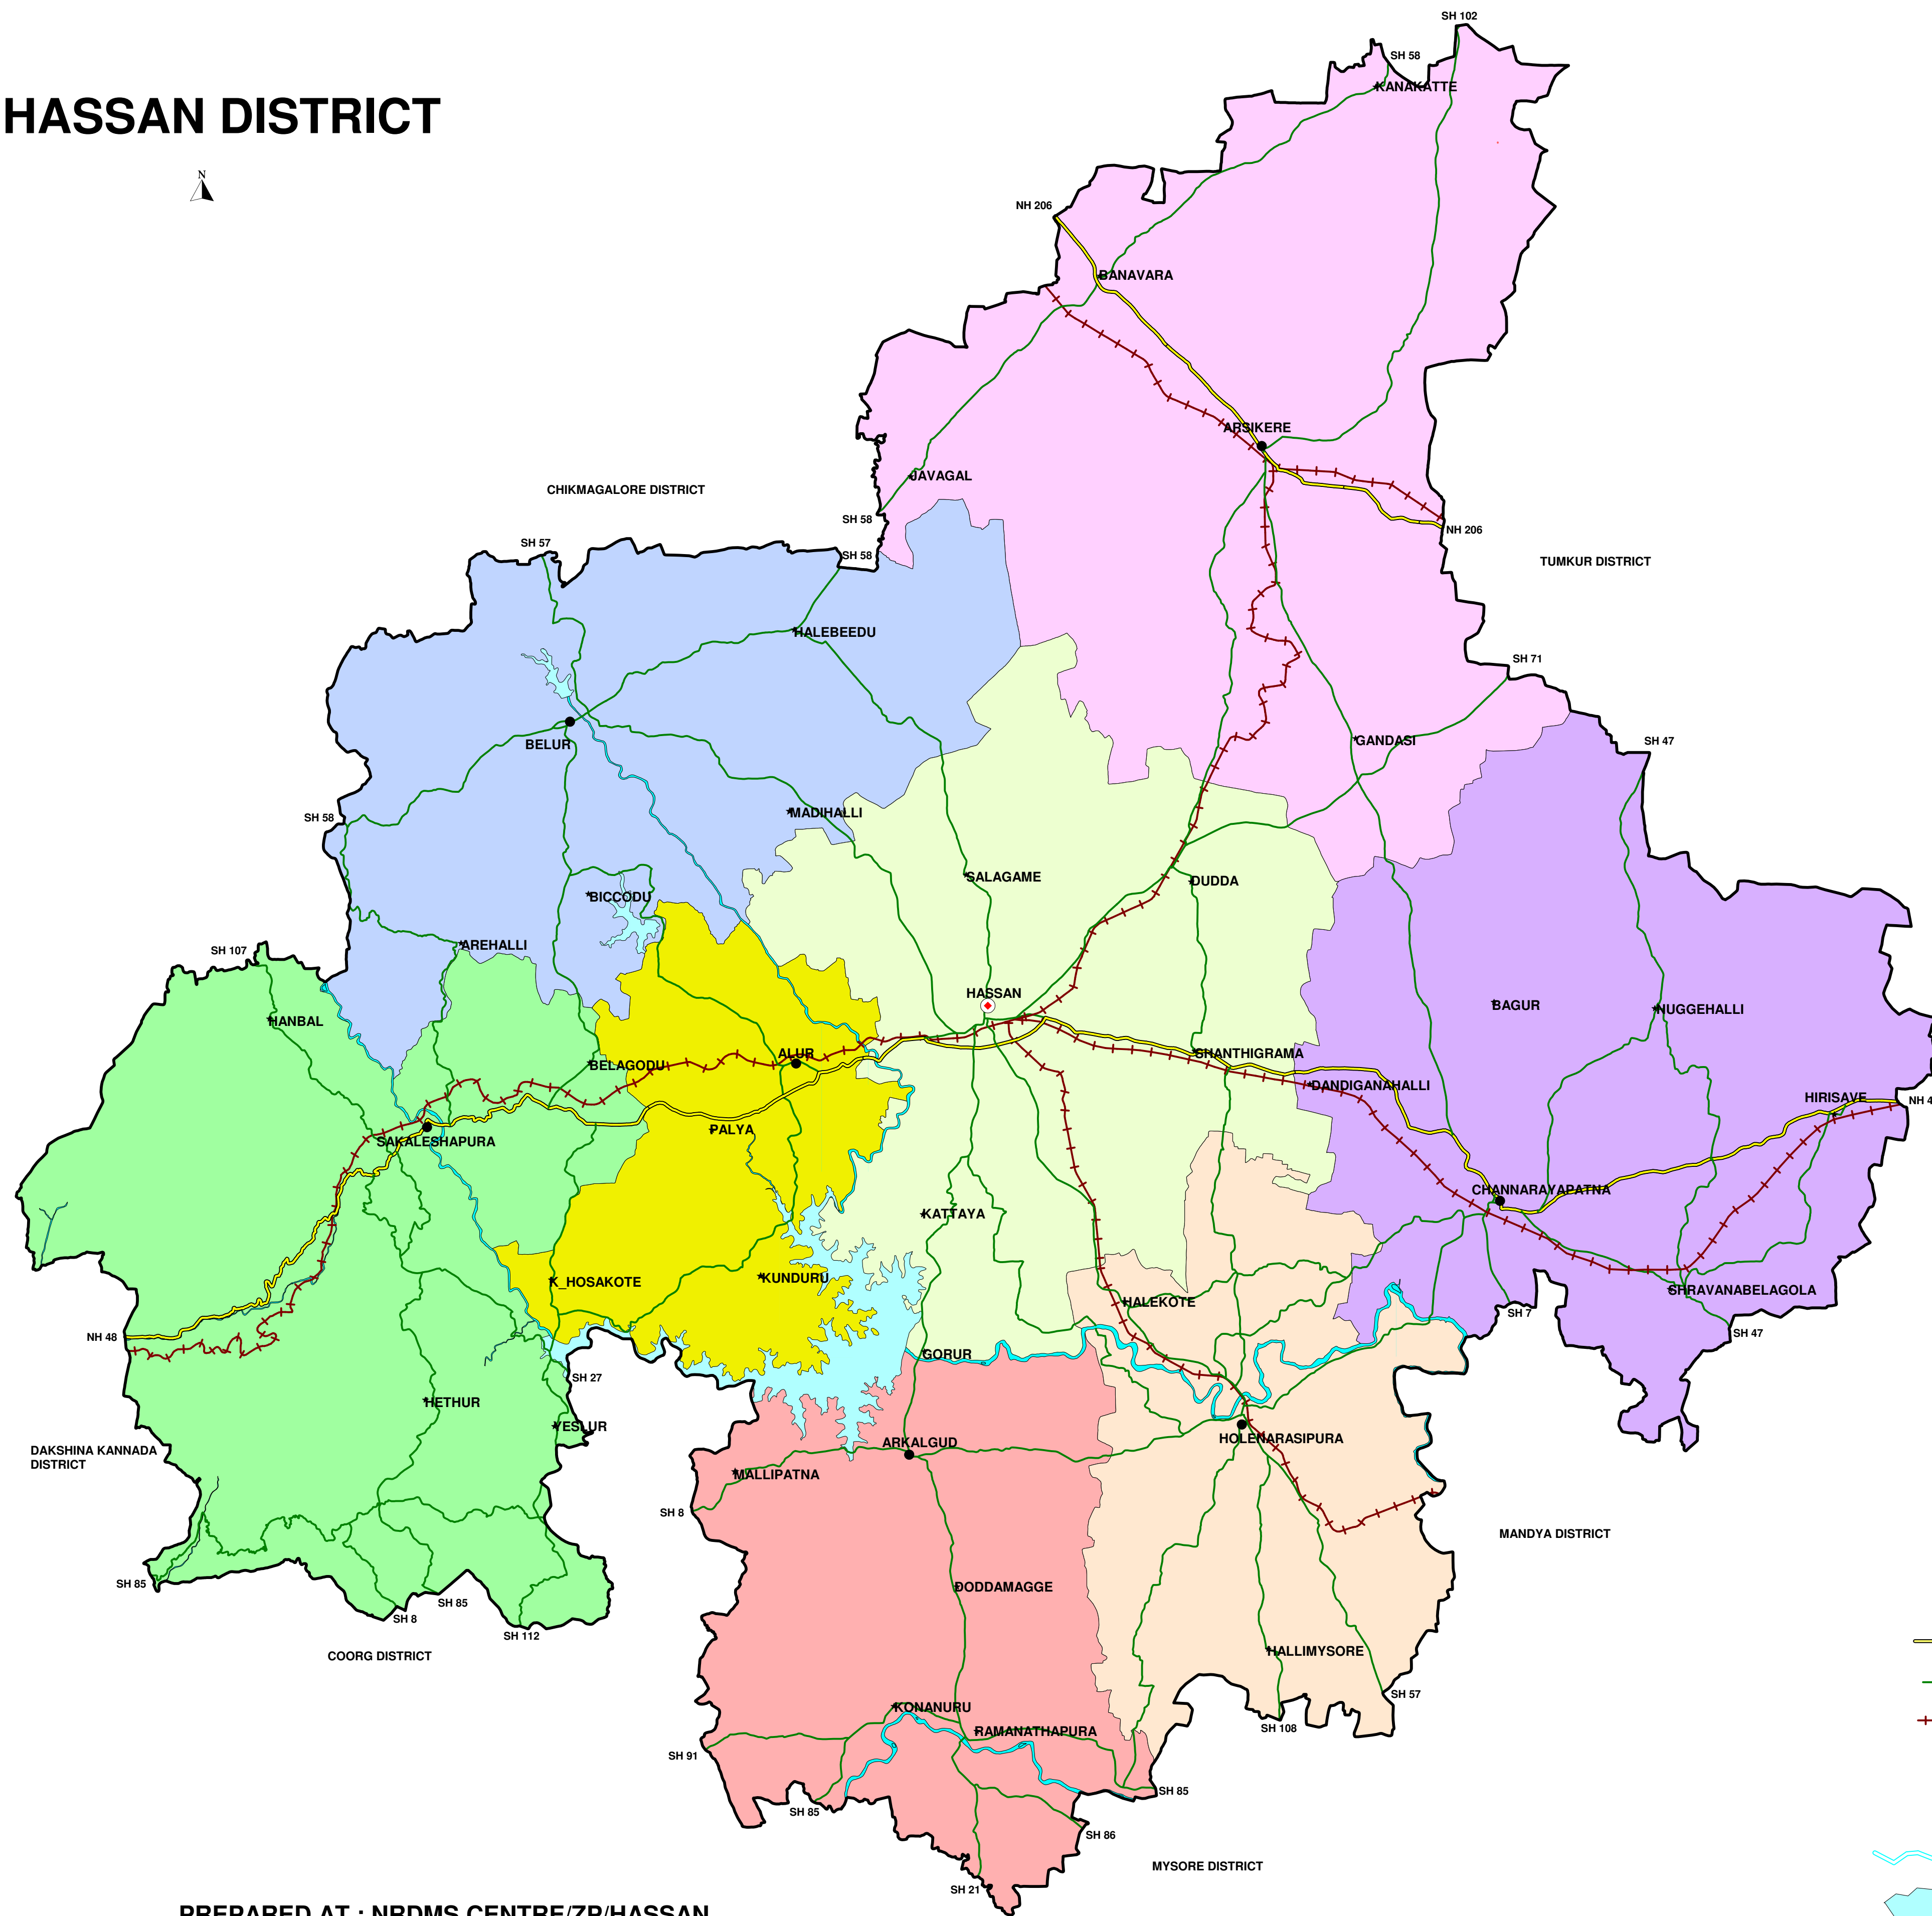

HASSAN DISTRICT

LEGEND

- NATIONAL HIGHWAY
- STATE HIGHWAY
- RAILWAY LINE
- DISTRICT HEAD QUARTERS
- TALUK HEAD QUARTERS
- HOBLI HEAD QUARTERS
- RIVER
- RESERVOIR

PREPARED AT : NRDMS CENTRE/ZP/HASSAN.